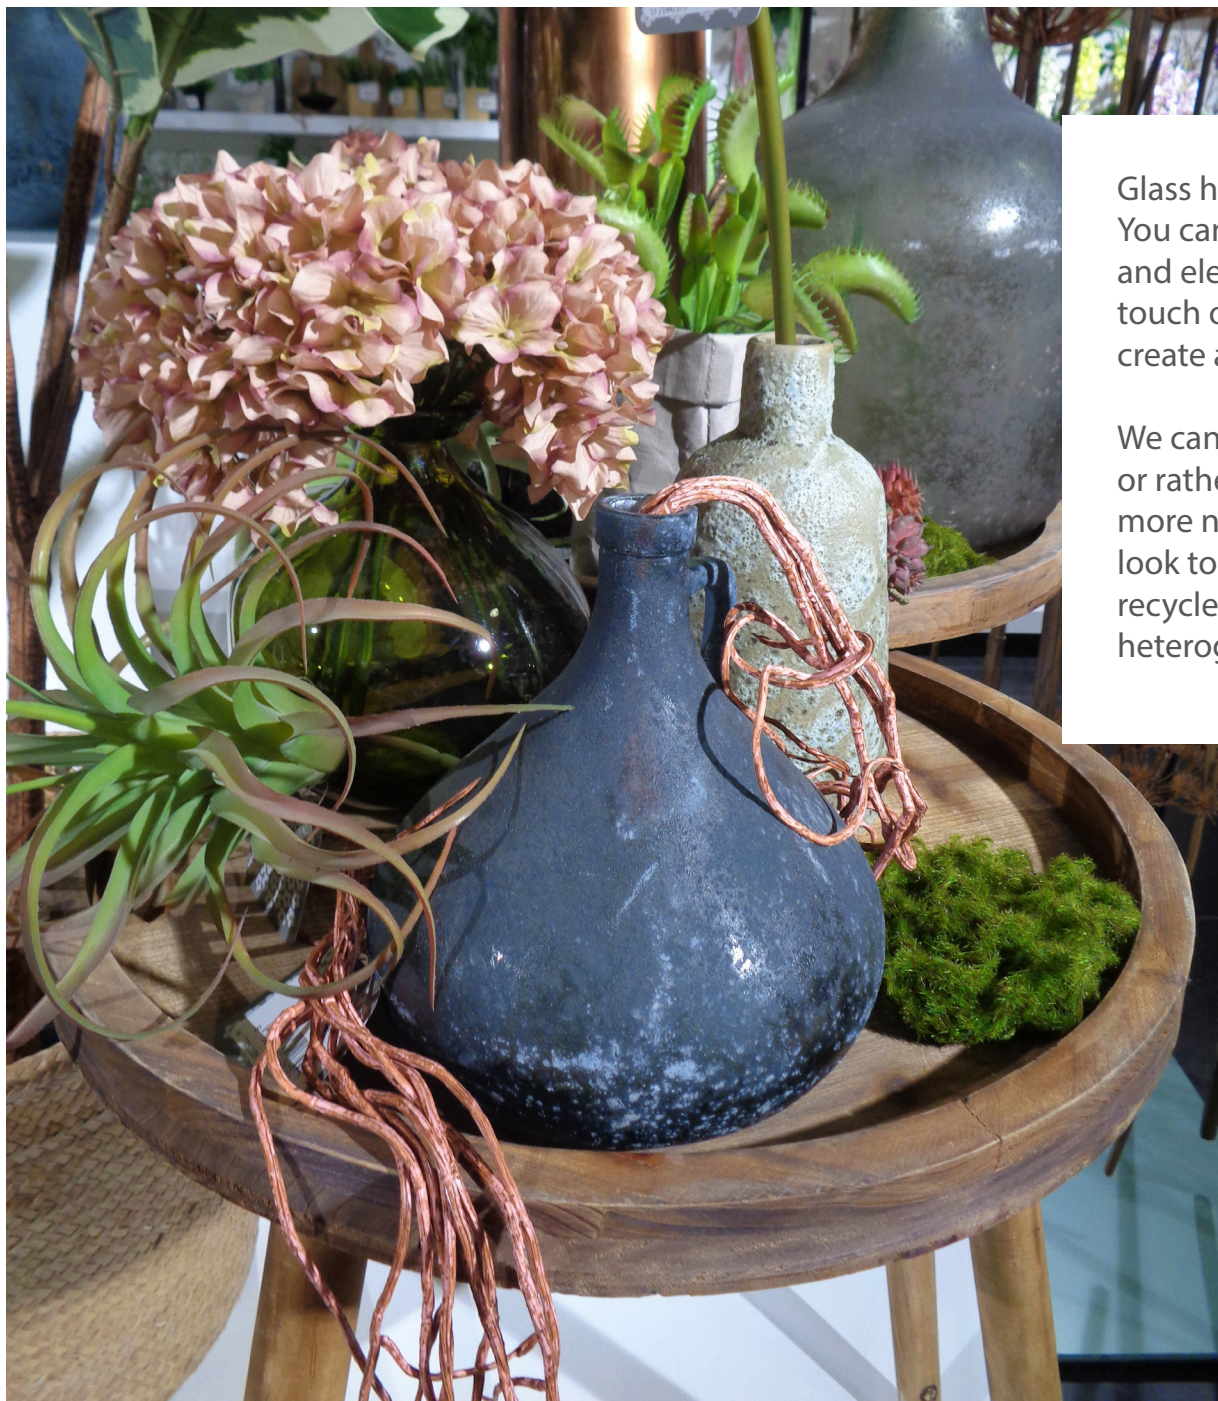

Glass has an infinite number of uses... You can use white glass to add a classic and elegant touch or combine different tones to create a more neutral space.

We can opt for symmetrical containers or rather organic shapes that can give a more natural look to the object. Vases that mix various recycled materials can also create this heterogeneous effect.