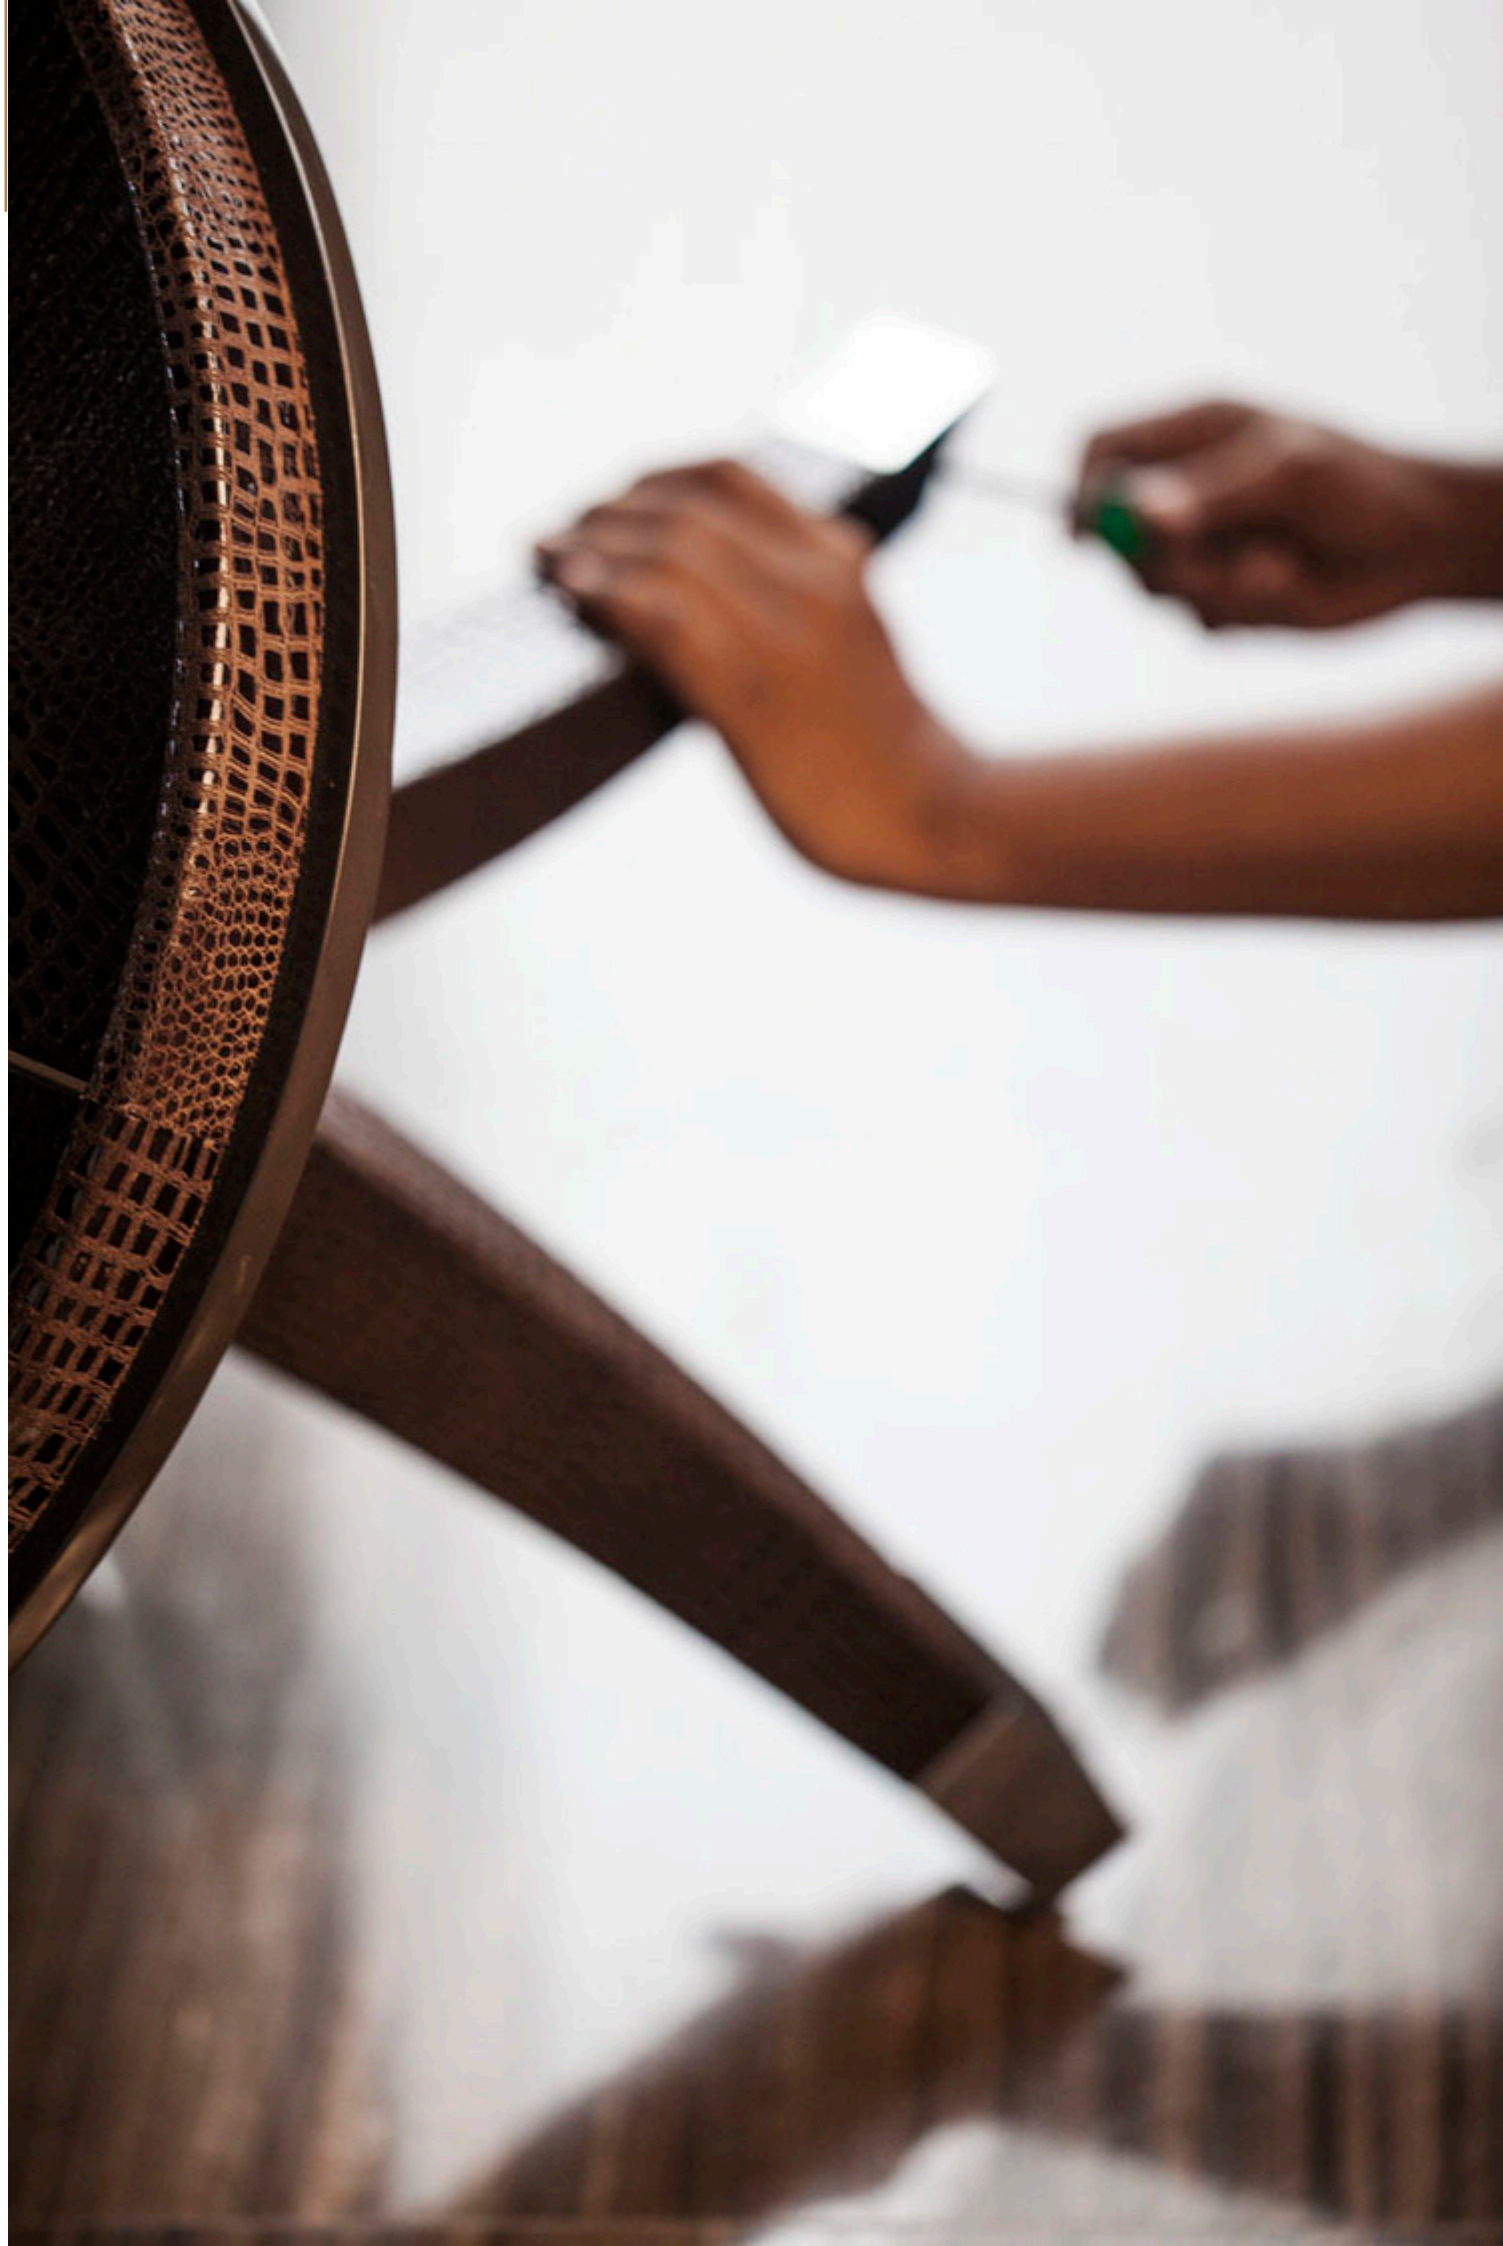

Our Collection

Formus is a space where ideas turn into form, where creative minds meet and co-create, where our love of making finds its true connoisseurs and our passion finds real meaning.