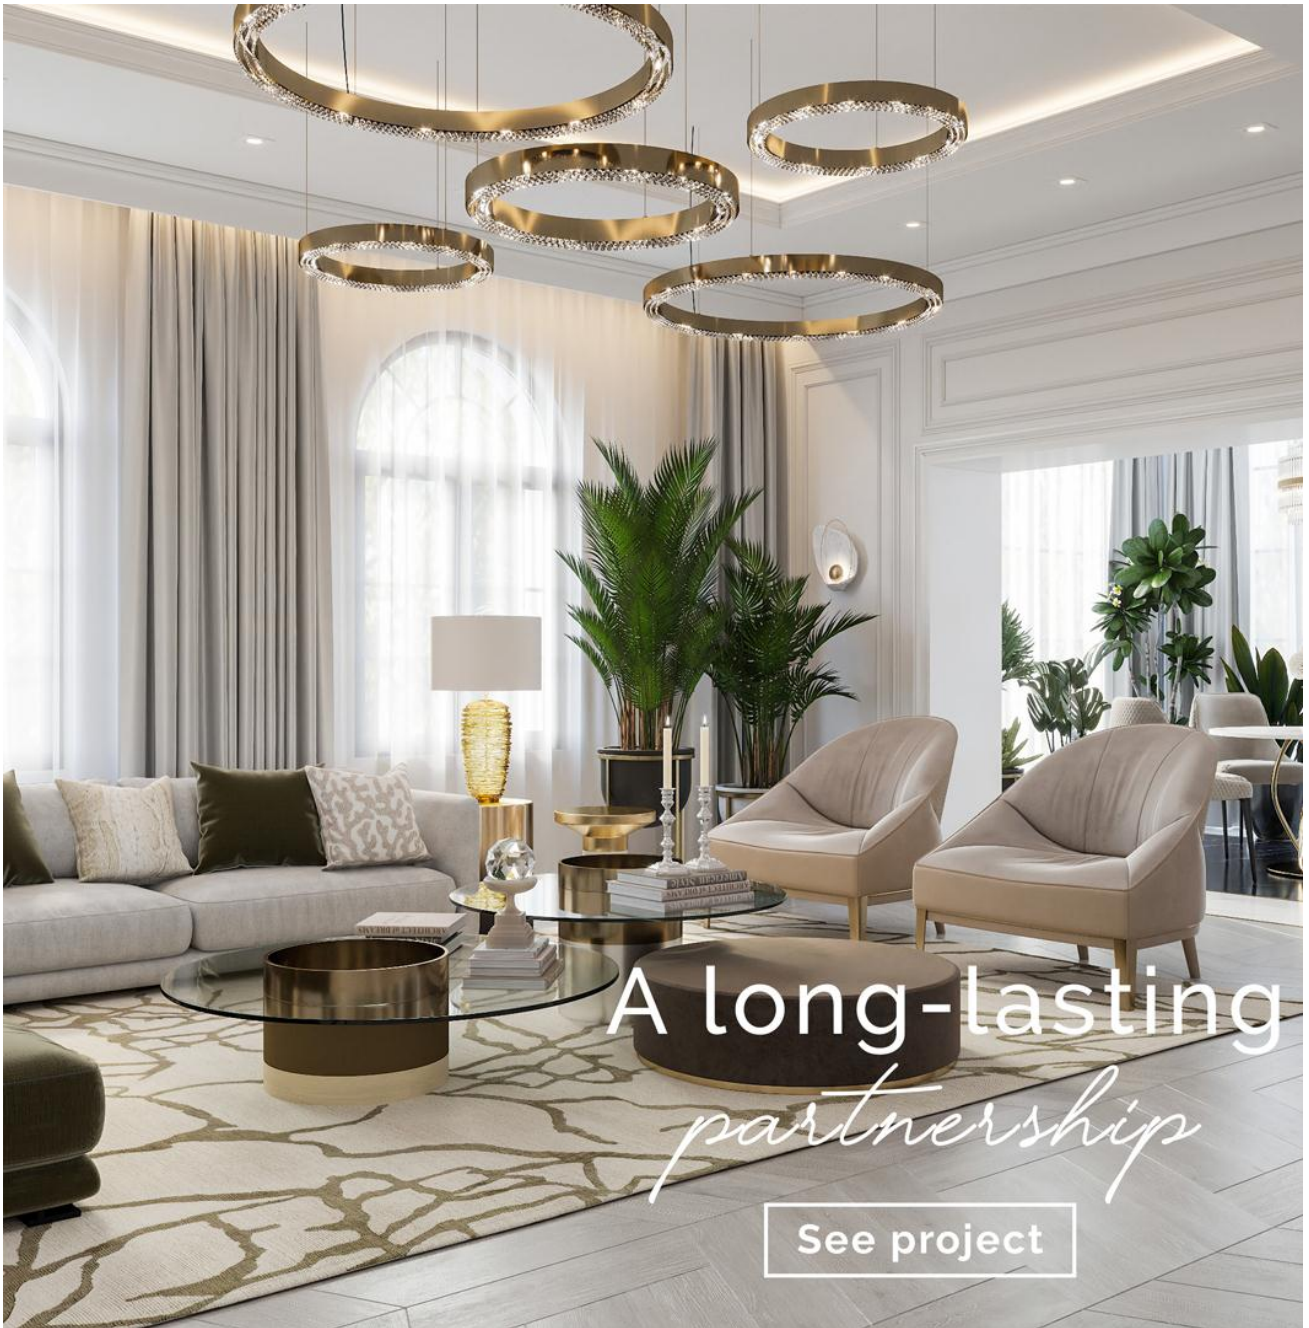

PRESS RELEASE

LUXURIOUS RESIDENTIAL PROJECT, RUSSIA

Inspire readers with a luxurious residential project by Natalya Glukhova from Vybor Design, featuring majestic Royal and Metis Suspensions.

A lavish living room, featuring a neutral palette of colours combined with green natural tones and opened air décor elements for a relaxed, calming atmosphere.