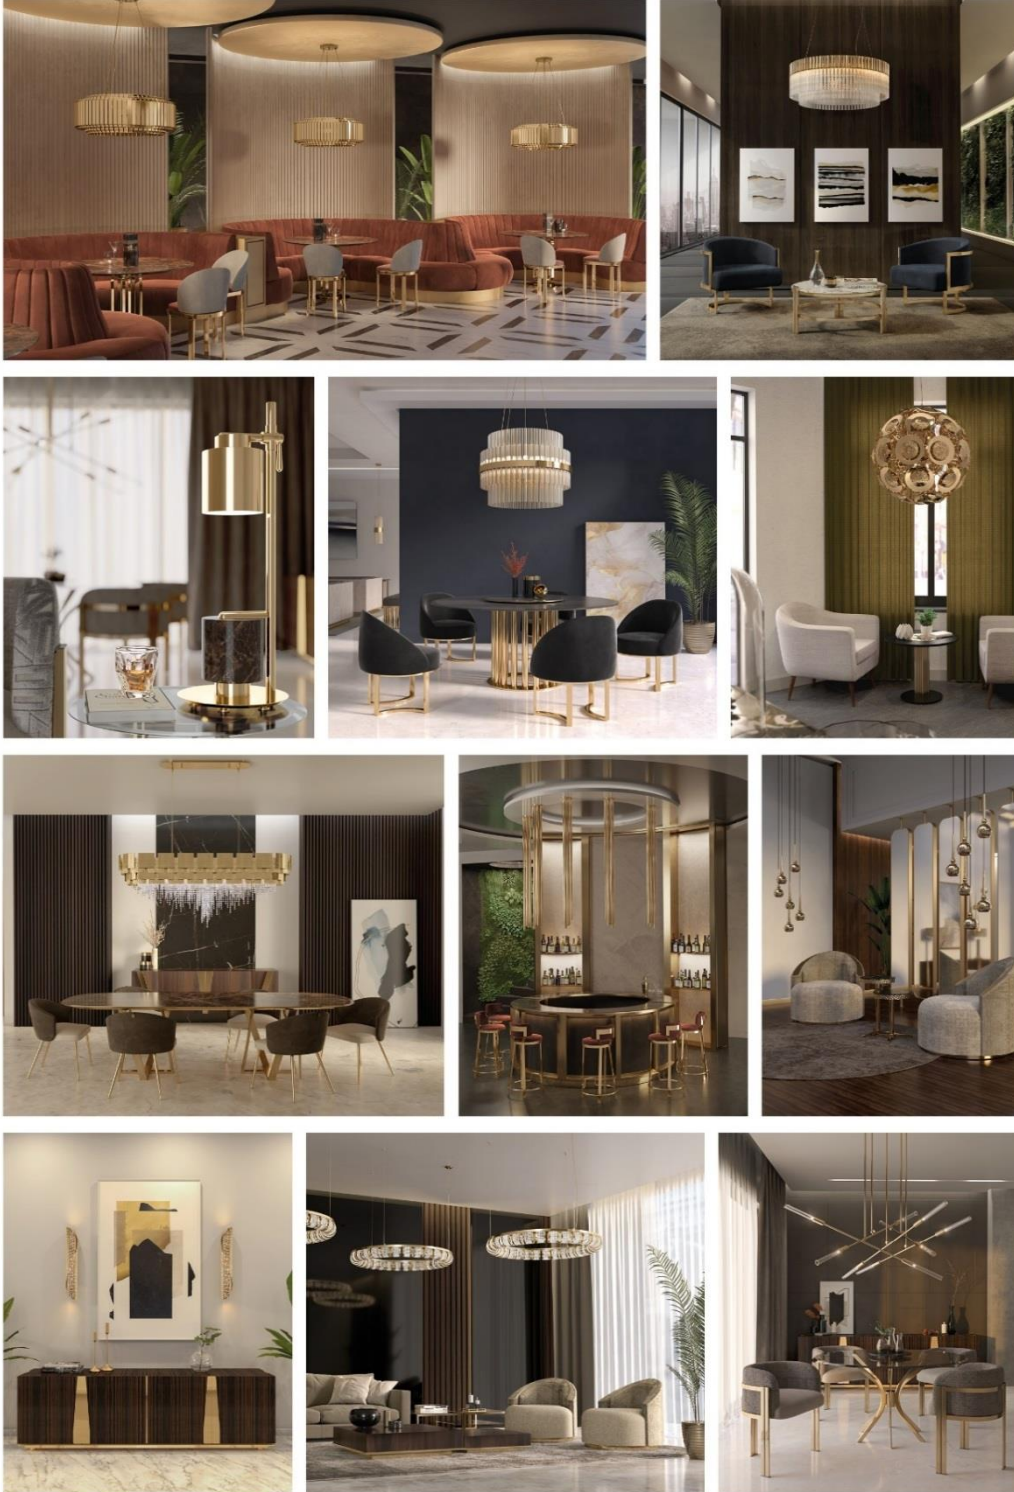

INSPIRING AMBIENCES