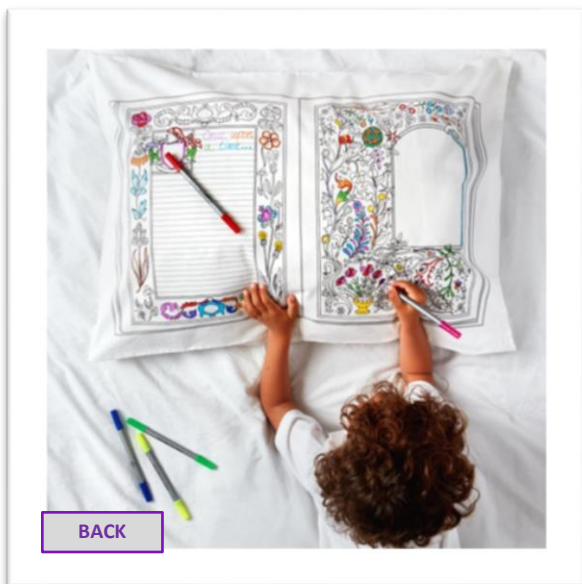

NEW colour in and learn gift designs from eatsleepdoodle

Fairy tales and legends

All your favourite characters to discover and colour plus a beautiful storybook on the reverse all ready for your own stories and drawings. Complete with 10 wash-out pens – colour disappears in the wash ready for your next creation – endless fun!

PILLOWCASE

FTDPC fairy tales and legends cotton pillowcase, set of 10 wash-out pens included; Double-sided
Retail £14.95/€18.95

PLACEMAT TO GO - WITH CARRY BAG

FTPTG fairy tales and legends cotton placemat to go in carry bag, set of 10 wash-out pens included, double-sided. Retail £13.95/€16.50

For more information:

charlotte@eatsleepdoodle.com 0044 1722 325304

NEW colour in and learn gift designs from eatsleepdoodle

Working wheels

PLACEMAT TO GO – WITH CARRY BAG

Trucks, cars, tractors and vehicles busily in action from diggers to dumpers and fire engines – enjoy colouring a fabulous scene of wheels at work – then design your own on the reverse! Working wheels placemat to go comes in its own cotton carry bag and includes 10 wash-out pens – colour disappears in the wash ready for your next creation – endless fun!