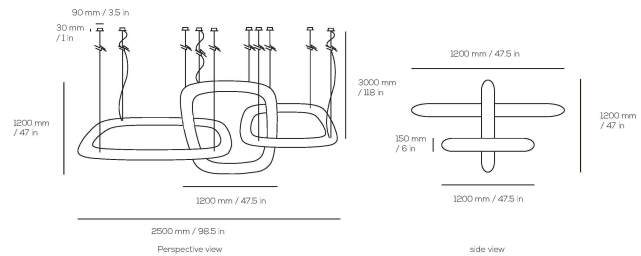

For larger scale installations and made up of three handcrafted rattan interlocking organic light ring forms also alluding to a triple affinity. “Triple Orbit” has been developed from Double Orbit and can even be expanded or customised for a particular space, depending on the situation and characteristics.