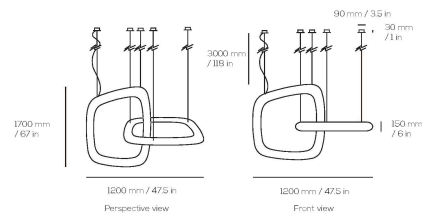

TRIPLE ORBIT

ANGO
www.angoworld.com

Product name : Triple Orbit
Product ref : CL19076

Type : LED ceiling light
Lamp base type : G9
Lamp type : G9 LED Filament 3W x 77
Diffuser material : Rattan
Base Material : Hand finished stainless steel
Size : 2500 mm W x 1500 mm D x 1200 mm H
98.5 in W x 59 in D x 47 in H
Packaging size : 1200 mm W x 1500 mm D x 500 mm H
47 in W x 59 in D x 19.5 in H

DOUBLE ORBIT

ango
www.angoworld.com

Product name : Double Orbit
Product ref : CL17068

Type : LED ceiling light
Lamp base type : G9
Lamp type : G9 LED Filament 3W x 40
Diffuser material : Rattan
Base Material : Hand finished stainless steel
Size : 1700 mm W x 1200 mm D x 17200 mm H
67 in W x 47.5 in D x 47.5 in H
Packaging size : 1350 mm W x 1350 mm D x 350 mm H
53 in W x 53 in D x 13.5 in H

GARDEN BOY BENCH

angow
www.angoworld.com

Product name : Garden Boy Bench
Product ref : FN18005

Type : Indoor / outdoor chair
Material : Hand finished stainless steel
Size : 950 mm W x 570 mm D x 700 mm H
37.5 in W x 22.5 in D x 27.5 in H
Packaging size : 1000 mm W x 620 mm D x 750 mm H
39.5 in W x 24.5 in D x 29.5 in H