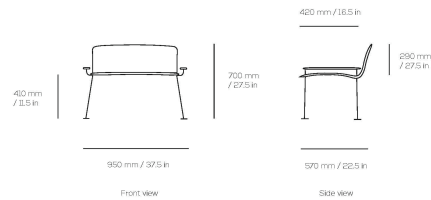

Garden Boy Bench is a development of Garden Boy Chair, Best Product Award for Maison et Objet, Paris in September 2007, to create a perfect bench for a couple. The bench is created as a kind of technology transfer, where we took as a starting point our random rattan weaving for lighting designs to create instead a light refracting silvery wave aesthetic from stainless steel strands. Garden Boy Bench is sustainable indoor and outdoor handcrafted furniture for the 21st century.

31/7 Soi Suparaht 1, Phaholyothin Road, Payathai, Bangkok 10400, Thailand
t. + 66 (0) 2 874 7505 f. + 66 (0) 2 874 7506 e. contact@angoworld.com w. www.angoworld.com

f angolight   @ angolighting   P angolighting   LINE angolight   +66 (0) 89 114 6861