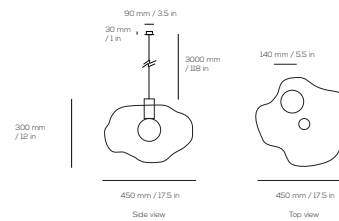

Part of the Ango jewellery series of lighting where myriad points of light are created within an overall free form by hand welding the connecting points of the structure. The unique nature of the piece reveals all these nodes of light refraction as being apparently suspended in space, with differing degrees of colour and complexity.