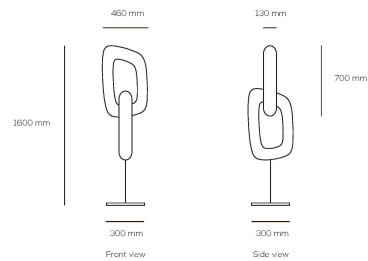

ANGO
www.angoworld.com

Product name : Double Orbit (floor)
Product ref : FL18024

Type : Mains voltage floor light
Lamp base type : G9
Lamp type : G9 LED Filament 3W x 24
Diffuser material : Rattan
Base Material : Hand finished stainless steel with copper
Size : 460 mm W x 460 mm D x 1600 mm H
18 in W x 18 in D x 63 in H
Packaging size : 550 mm W x 550 mm D x 1700 mm H
21.5 in W x 21.5 in D x 67 in H