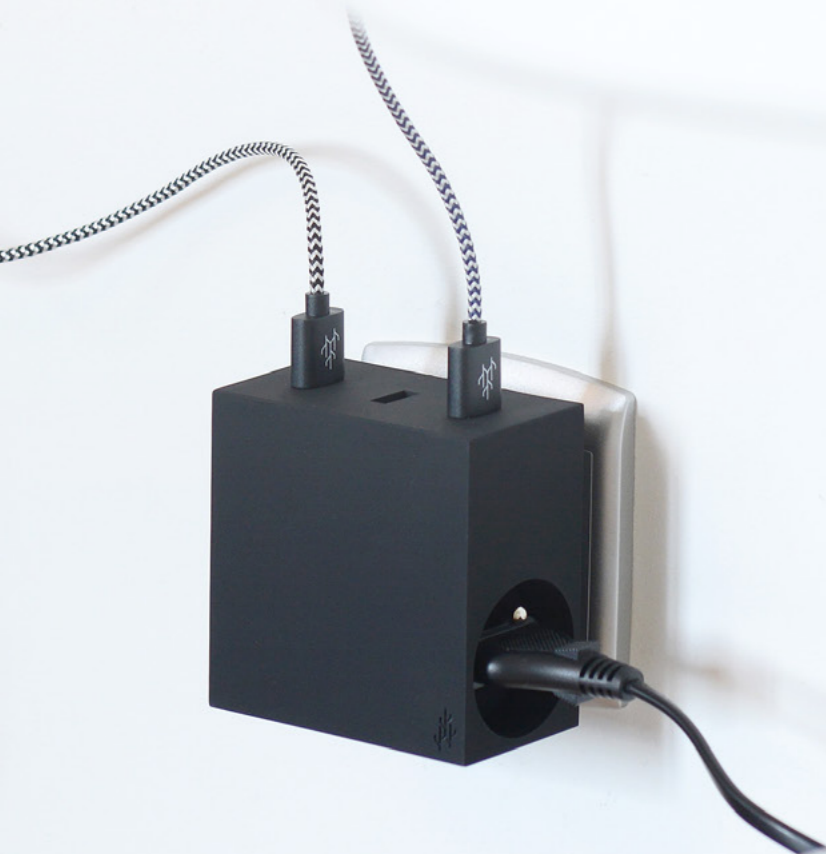

HIDE, The iconic power hub

HIDE is the first power hub solution which is at the same time powerful, elegant and compact. Thanks to 3 USB ports and 2 AC plugs, you can rapidly and simultaneously charge up to 5 devices. Its square shape allows to HIDE the plug on the wall with style. With its 4.4A capacity, it is the hybrid you cannot miss.

TURBO CHARGE INNOVATION: smart, fast, simultaneous and safe charge

POWER: Input 100-240 volt | Output 3 USB 4.4A / 2 Plugs 100-240 volt

COLORS: White, Blue, Black, Taupe and Red

MASTER	INNER	MSRP
30 pcs	5 pcs	34.99€

EVERTEK Collection, The most robust and flexible cable

EVERTEK is a textile cable certified by Apple to charge and synchronize its devices. Robust and flexible, it contains aramid fibers that strengthens the internal wiring for exceptional durability. The double nylon braiding, which forms the outer coating, makes it resistant to voltages and intensive foldings. The metal connectors also guarantee an irresistible life-support. Finally, it is equipped with a leather ring to wrap intelligently and adapt its length.