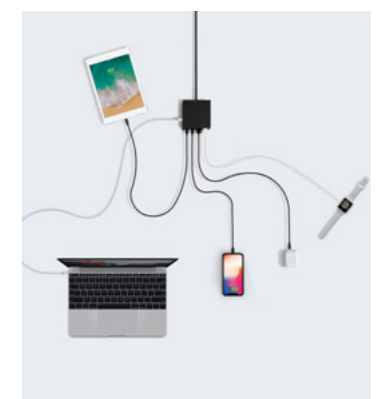

HIDE Mini +,

The compact hub with USB-C

HIDE Mini+ is a multifunctional desktop charger that offers 2 USB-A ports and 2 USB-C ports to charge up to 3 times faster and simultaneously 4 connected devices. Compact, elegant and powerful, it also features a 1.5 m (5 ft) AC cable to have all your devices always within reach. With its 27W capacity, it is the high speed compact hub that you will use every day.

TURBO CHARGE INNOVATION: up to 3x faster, simultaneous and safe charge
POWER: Input 100-240 volt | Output 2 USB 2.4A / 2 USB-C 3A
RETAIL PRICE: 34,99€ for wall version / 39,99€ for desktop version
COLORS: White, Black and Blue

MASTER	INNER	MSRP
40 pcs	5 pcs	39.99€

HIDE PD 57W,

The high speed hub with PD technology

HIDE PD is a unique 5-in-1 high speed charger of 57W, able to safely and simultaneously charge all kinds of devices, even a MacBook. It offers 2 USB-A, 2 USB-C and 1 USB-C PD 30W, the latest charging technology. Charging is faster and smarter than ever thanks to the USB Power Delivery Chipset that automatically detects the connected device and delivers the optimal power required. Experience high speed charge for all your devices with HIDE PD.

TURBO PD TECHNOLOGY: up to 4x faster, simultaneous and safe charge
POWER: Input 100-240 volt | Output 2 USB 2.4A / 2 USB-C 3A / PD 30W
RETAIL PRICE: 64,99€ for wall version / 69,99€ for desktop version
COLORS: White and Black for wall version / Black desktop version

MASTER	INNER	MSRP
30 pcs	5 pcs	69.99€