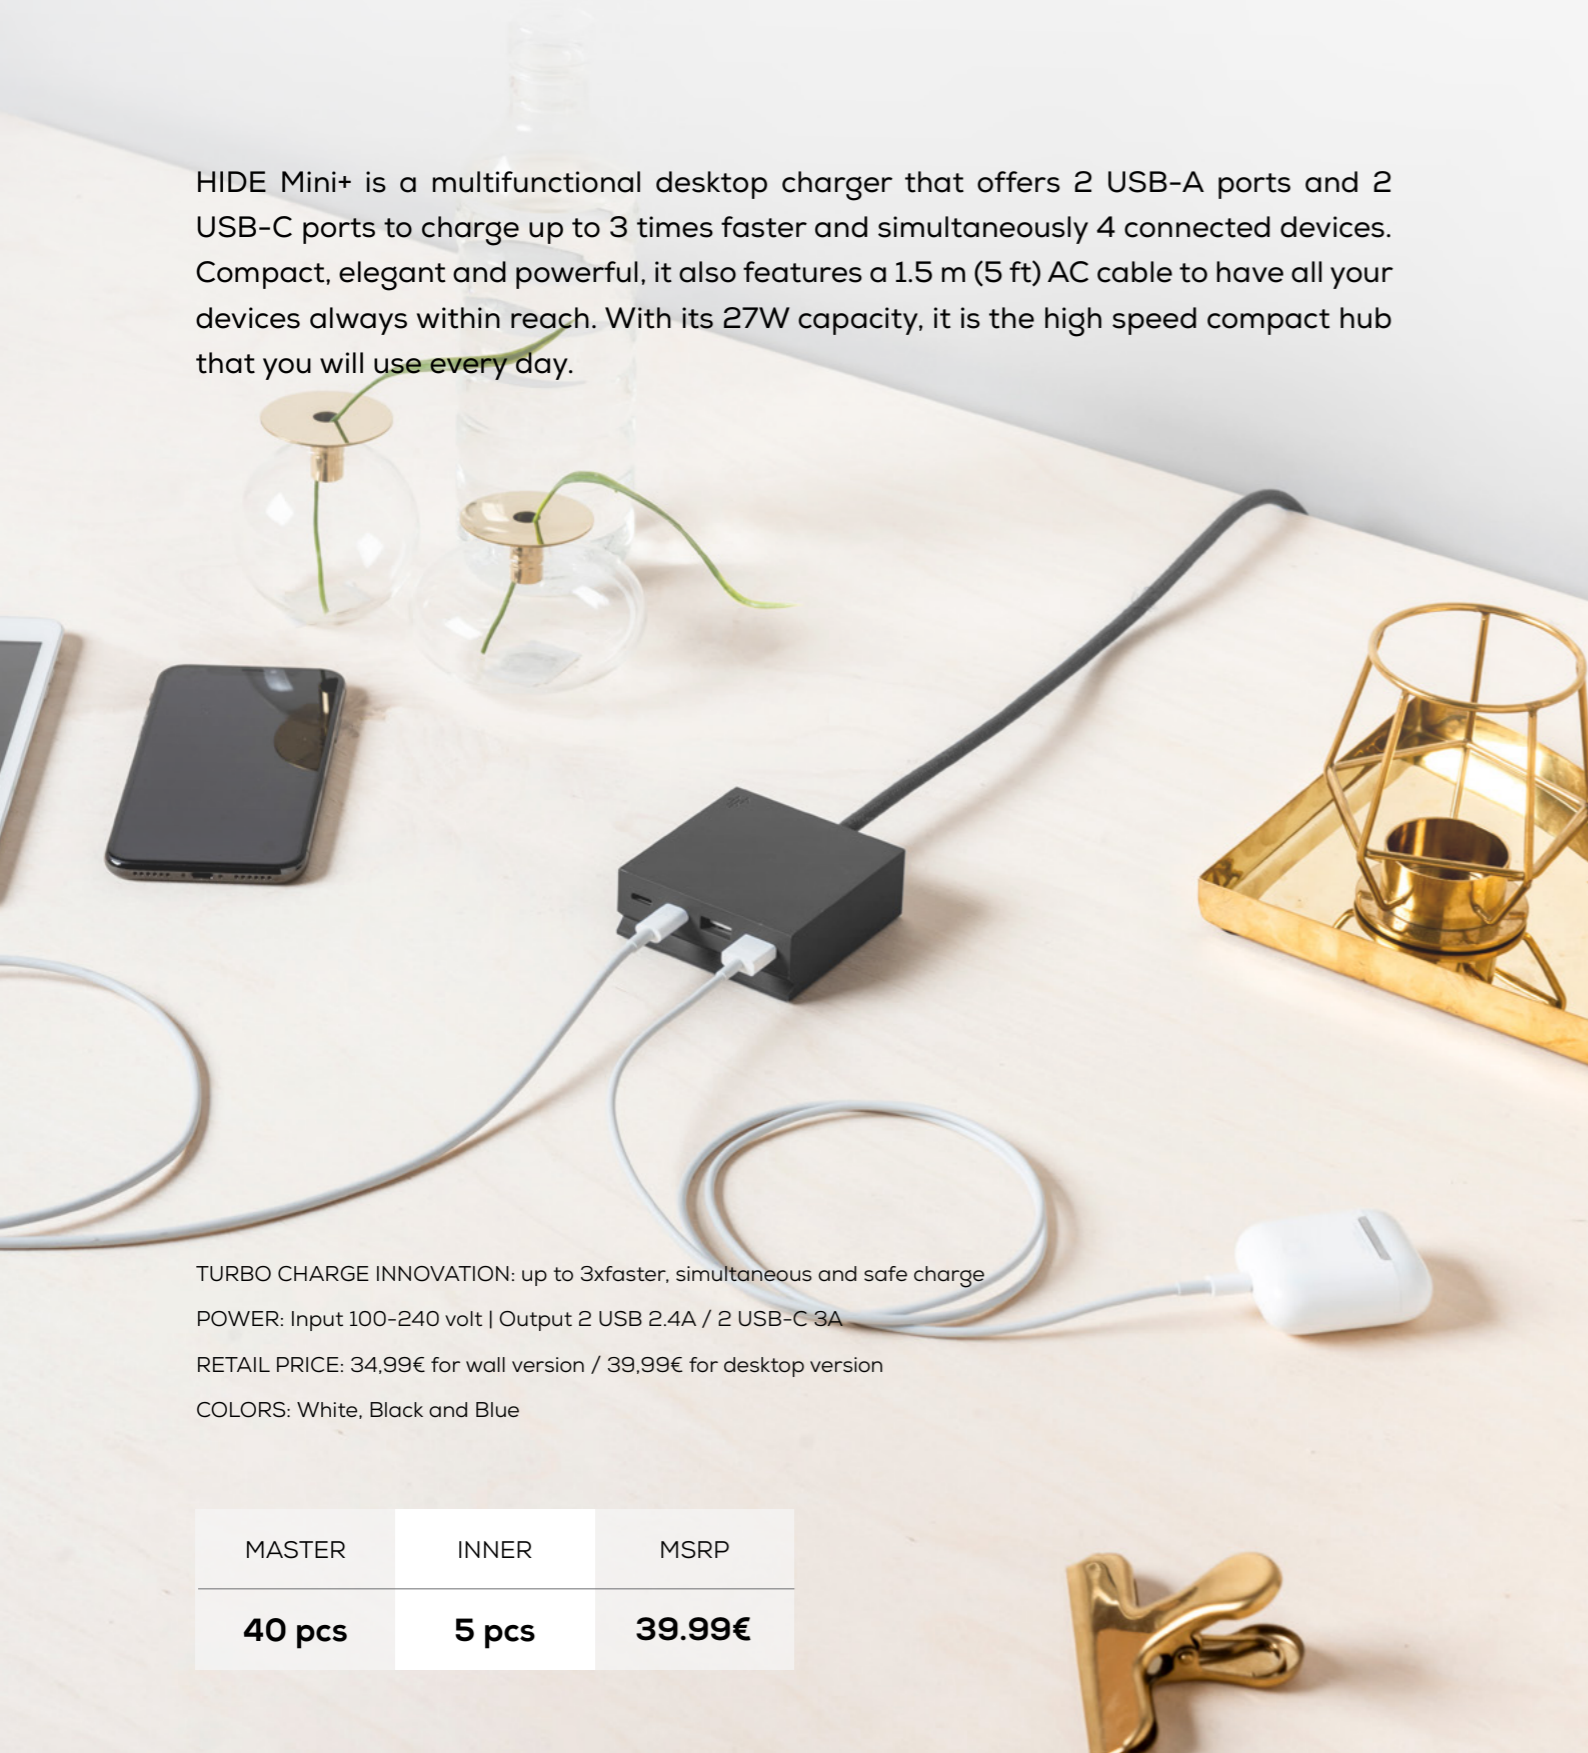

 usbepower

ICON, The genius cube

ICON is a charging cube that gathers 2 universal adaptors that support plugs from 150 countries, 2 USB-A and 2 USB-C ports. With its 54W capacity, you can charge 6 devices simultaneously up to 3 times faster. Its 1.5 m (5 ft) cable extension allows you to place it on your table. It reorganizes your plugs and tech life with minimalism. ICON is the decorative charging cube that you need.

FUSION Mini, The pocket power bank

FUSION Mini is a power bank that offers two built-in and magnetic cables. The first one is used to recharge the battery itself; the second one is Lightning MFI, to charge your Apple device. With its 3 000 mAh capacity, FUSION Mini adds up to 15 hours of battery life to your smartphone.

CAPACITY: 3 000 mAh

COLORS: Black and Taupe

MASTER	INNER	MSRP
30 pcs	5 pcs	39.99€

HIDE Mini +,

The compact hub with USB-C

HIDE Mini+ is a multifunctional desktop charger that offers 2 USB-A ports and 2 USB-C ports to charge up to 3 times faster and simultaneously 4 connected devices. Compact, elegant and powerful, it also features a 1.5 m (5 ft) AC cable to have all your devices always within reach. With its 27W capacity, it is the high speed compact hub that you will use every day.