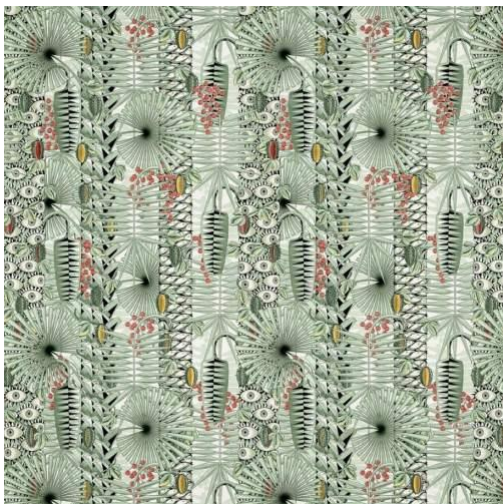

We want to experiment life in a vibrant and exquisite jungle.
Greens are enhanced by reds

We fill like delicacy with a touch of chic
The leaves of the wall paper are a combination of cartoons an 1940's geometrical vision.

DARE TO BE ... IN GREEN

VA085
Carafe facettée vert ambré
Faceted decanter amber green

PUIN030
Boule d'élytres de sternocera
Ball of elytra beetle wings

PP032
Papier peint LAS PALMAS
Wall paper LAS PALMAS