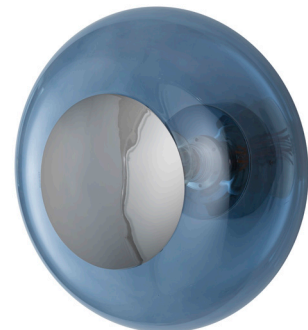

EBB & FLOW enters the world of bathroom lighting

The new Horizon ceiling/wall lamp combines simple styling with superb functionality. Its dual purpose of being both a ceiling lamp and a wall lamp makes it perfect for bathroom interior projects, it's decorative and simply a statement lamp. With its recent IP44 certification, the Horizon will add colour and beauty to many styles of bathroom.

The Horizon series is made using mouth-blown glass. Available in three sizes and numerous beautiful and timeless colours. Suiting cool Nordic as well as bright and dramatic spaces, the design is ideal for lighting solutions in any bathroom.

Horizon Ø21 Bright Coral

Horizon Ø29 Clear

Horizon Ø36 Deep blue

PR-contact

Anne-Mette Hansen

anne-mette@ebbandflow.dk - +45 98 16 34 88