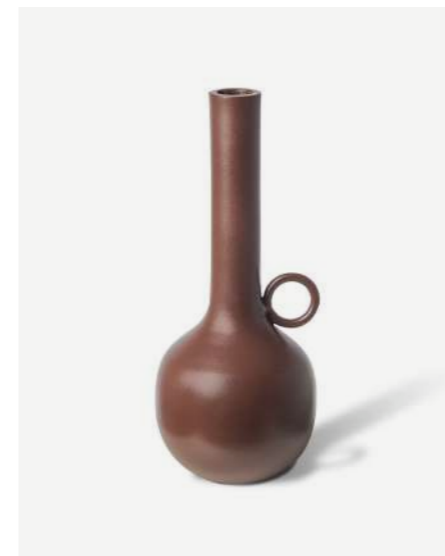

**Candle holder Spartan
Brown**

300-225-059 Sold per 8 pieces

Material: matt powder coated aluminium with sanded surface
Product dimensions: L11 x W10 x H26cm,
Design: pols potten studio