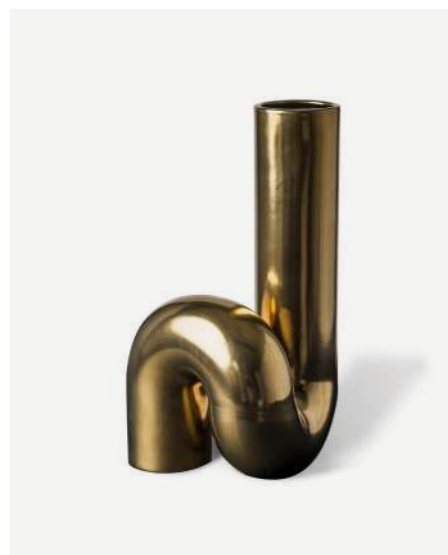

### Point of Interest

Each of these products are handcrafted, therefore unique. There may be slight size variations.

**Vase Puyi  
Green**

**Vase Puyi  
Bronze**

240-205-022

Sold per 2 pieces

240-205-023

Sold per 2 pieces

Material: reactive glazed ceramic  
Product dimensions: Ø28,5 x H34 cm  
Design: Roderick Vos  
Colour may vary by item

Material: reactive glazed ceramic  
Product dimensions: Ø28,5 x H34 cm  
Design: Roderick Vos  
Colour may vary by item

**Vase YourTube  
Gold**

**Vase YourTube  
Black**

240-205-027

Sold per 4 pieces

240-205-028

Sold per 4 pieces

Material: matt gold plated ceramic  
Product dimensions: Ø20 x H37 cm  
Design: pols potten studio