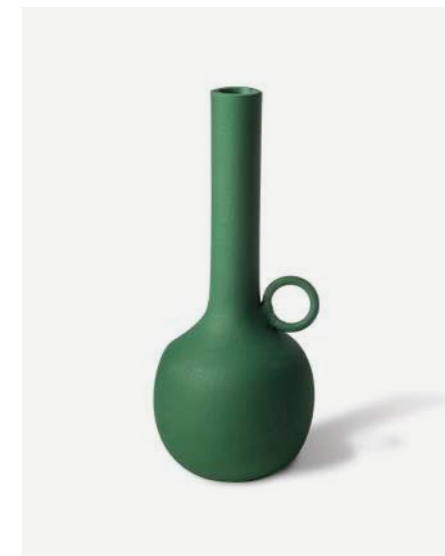

**Candle holder Spartan
Green**

300-225-056 Sold per 8 pieces

Material: matt powder coated aluminium with sanded surface
Product dimensions: L11 x W10 x H26cm,
Design: pols potten studio

Point of Interest

Each of these products are handcrafted, therefore unique. There may be slight size variations.