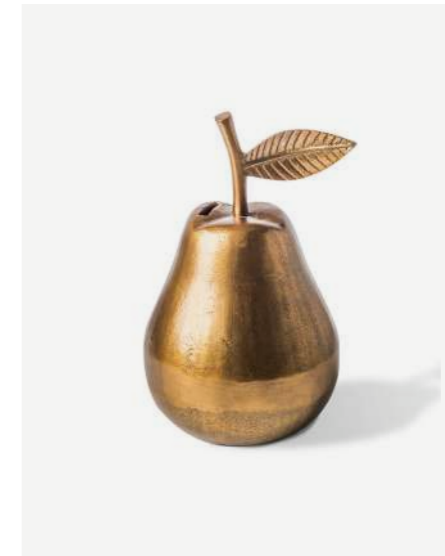

Material: matt gold plated ceramic  
Product dimensions: Ø20 x H37 cm  
Design: pols potten studio

◀◀  
**Point of Interest**  
 Each of these products are handcrafted, therefore unique. There may be slight size variations.

**Vase Sherbet  
 Pink Green Large**

**Vase Sherbet  
 Pink Green Small**

240-205-026 Sold per 2 pieces

240-205-025 Sold per 4 pieces

Material: hand thrown stoneware with gradient spray paint  
 Product dimensions: Ø15 x H45 cm  
 Design: pols potten studio

Material: hand thrown stoneware with gradient spray paint  
 Product dimensions: Ø13 x H37 cm  
 Design: pols potten studio

◀◀  
**Point of Interest**  
 Two new fruitful additions join the apple in our well sought-after Moneybox series.