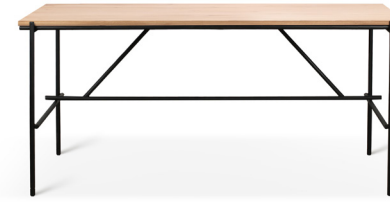

OSCAR DESK

BY ALAIN VAN HAVRE

BLACK METAL LEGS

OAK ● 100%

50111	140 × 70 × 76 CM 55" × 28" × 30"	
	BENELUX	€ 719
	FR-IT-ES-PT	€ 729
	DE-AT-CH	€ 749
	IE-DK-NO-SE-FI	€ 799
	UK	£ 749
	RUSSIA	€ 1019
	USA	$ 1129
50112	170 × 80 × 76 CM 67" × 31" × 30"	
	BENELUX	€ 869
	FR-IT-ES-PT	€ 889
	DE-AT-CH	€ 909
	IE-DK-NO-SE-FI	€ 979
	UK	£ 909
	RUSSIA	€ 1249
	USA	$ 1369
50113	200 × 90 × 76 CM 79" × 35" × 30"	
	BENELUX	€ 1019
	FR-IT-ES-PT	€ 1049
	DE-AT-CH	€ 1069
	IE-DK-NO-SE-FI	€ 1149
	UK	£ 1069
	RUSSIA	€ 1459
	USA	$ 1609