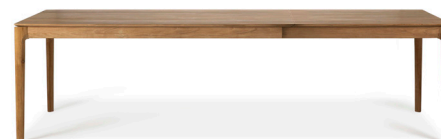

PRODUCT OVERVIEW

For more detailed product information
visit our website www.ethnicraft.com

BOK EXTENDABLE DINING TABLE

BY ALAIN VAN HAVRE

TEAK ●

10150	140 - 220 × 90 × 76 cm 55"- 87" × 35" × 30"	
	BENELUX	€ 2209
	FR-IT-ES-PT	€ 2259
	DE-AT-CH	€ 2299
	IE-DK-NO-SE-FI	€ 2469
	UK	£ 2309
	RUSSIA	€ 3149
	USA	$ 3469
10151	160 - 240 × 90 × 76 cm 63"- 95" × 35" × 30"	
	BENELUX	€ 2429
	FR-IT-ES-PT	€ 2479
	DE-AT-CH	€ 2529
	IE-DK-NO-SE-FI	€ 2709
	UK	£ 2539
	RUSSIA	€ 3469
	USA	$ 3809
10152	180 - 280 × 100 × 76 cm 71"- 110" × 39" × 30"	
	BENELUX	€ 2729
	FR-IT-ES-PT	€ 2799
	DE-AT-CH	€ 2849
	IE-DK-NO-SE-FI	€ 3059
	UK	£ 2859
	RUSSIA	€ 3899
	USA	$ 4289