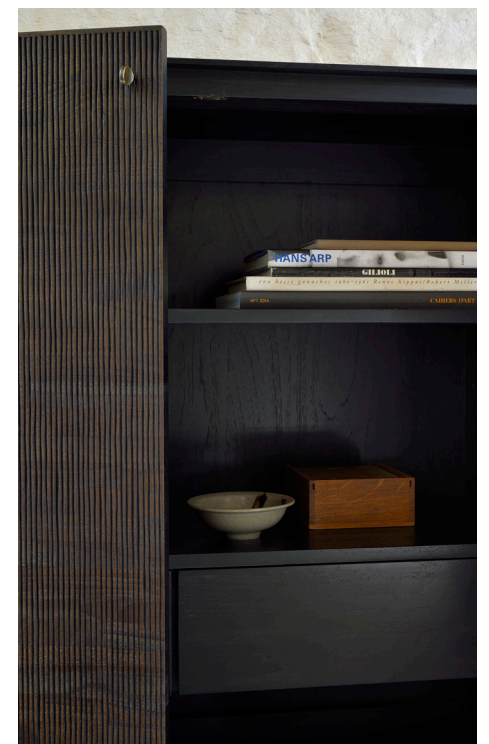

GROOVES TV CUPBOARD

GROOVES STORAGE CUPBOARD

HAND CARVED CHARACTER

The Grooves cupboards and sideboards are soulful to say the least. Every single line you see is hand carved, making each piece truly unique. Small imperfections are part of the story, even more so: they enhance Grooves' character. The result is a slightly different surface every time, each with its own rhythm and dynamics. The beautiful dark tinted teak continues on the inside, where shelves and drawers will hold your most cherished objects.