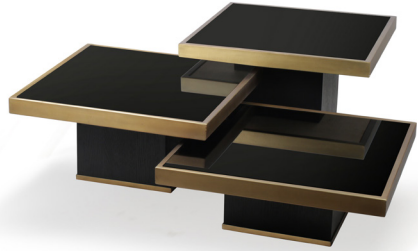

Ⓟ BRUSHED
The items marked with this icon are brushed. This finishing gives our furniture more depth. The rougher surface highlights the grain of the wood

100% SOLID WOOD
The items marked with this icon are 100% made out of solid wood.

TEAK ●

10150	140 - 220 × 90 × 76 cm 55"- 87" × 35" × 30"	
	BENELUX	€ 2209
	FR-IT-ES-PT	€ 2259
	DE-AT-CH	€ 2299
	IE-DK-NO-SE-FI	€ 2469
	UK	£ 2309
	RUSSIA	€ 3149
	USA	\$ 3469
10151	160 - 240 × 90 × 76 cm 63"- 95" × 35" × 30"	
	BENELUX	€ 2429
	FR-IT-ES-PT	€ 2479
	DE-AT-CH	€ 2529
	IE-DK-NO-SE-FI	€ 2709
	UK	£ 2539
	RUSSIA	€ 3469
	USA	\$ 3809
10152	180 - 280 × 100 × 76 cm 71"- 110" × 39" × 30"	
	BENELUX	€ 2729
	FR-IT-ES-PT	€ 2799
	DE-AT-CH	€ 2849
	IE-DK-NO-SE-FI	€ 3059
	UK	£ 2859
	RUSSIA	€ 3899
	USA	\$ 4289

TRIFECTA COFFEE TABLE

BY DAWN SWEITZER
MIRROR TOP

CHARCOAL ●

20785	61 × 61 × 23 CM - 24" × 24" × 9"	
	BENELUX	€ 449
	FR-IT-ES-PT	€ 459
	DE-AT-CH	€ 459
	IE-DK-NO-SE-FI	€ 499
	UK	£ 469
	RUSSIA	€ 639
	USA	\$ 699