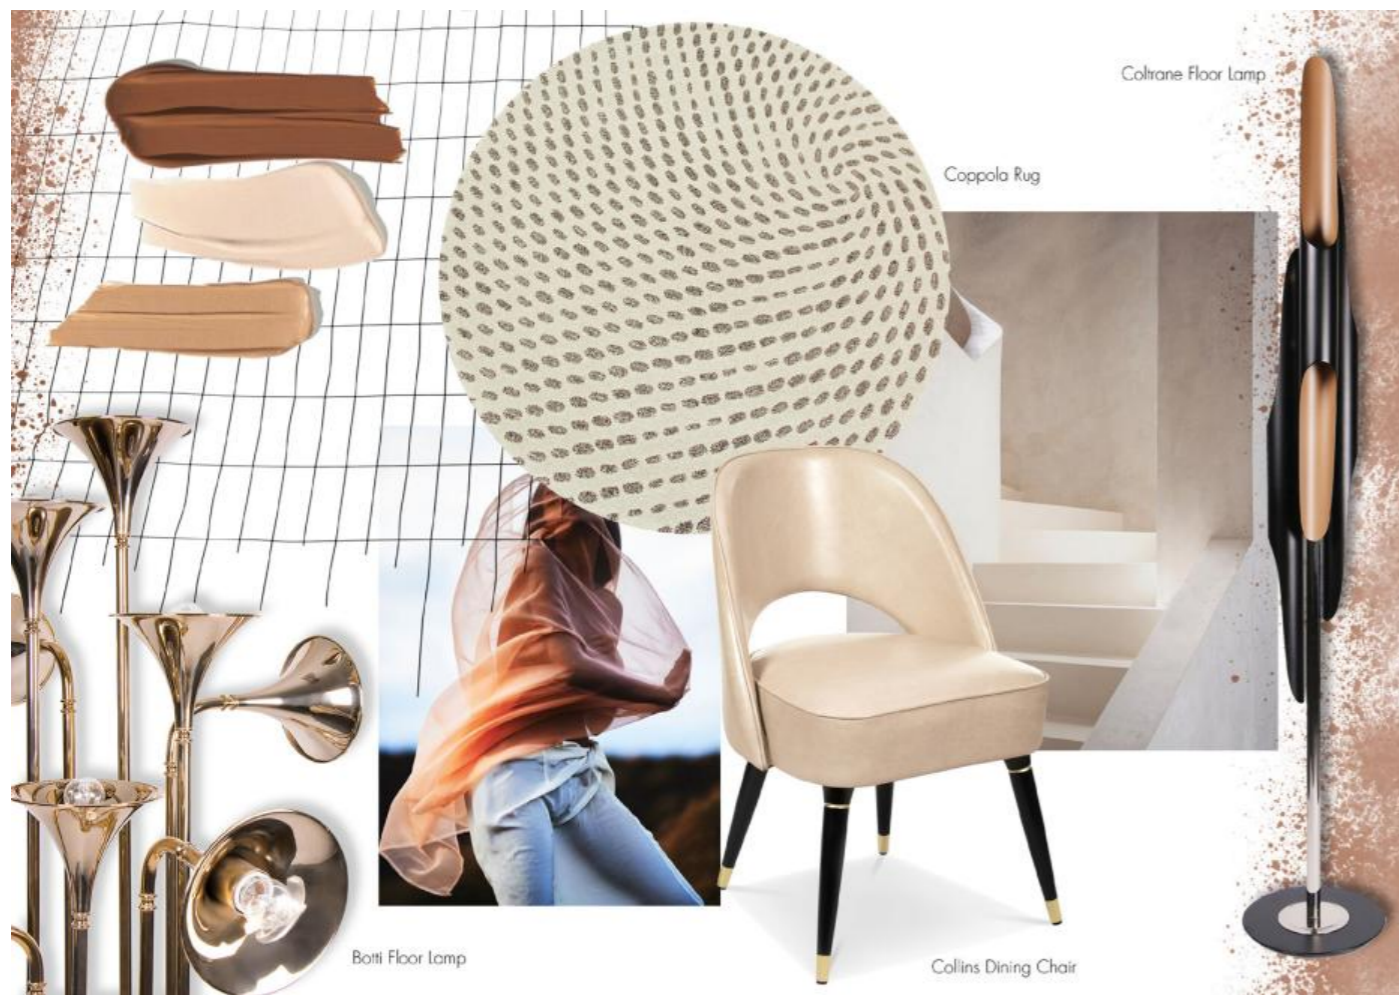

## Reading room design with Coltrane Floor Lamp

**Coltrane floor lamp** is handmade in brass and aluminum, the minimal black floor lamp has a matte black finish on the three lamp shades with a gold powder paint on the inside, that provide a smooth lighting effect. This functional floor lamp is ideal for minimalist settings, as well as for, mid-century modern reading nooks.