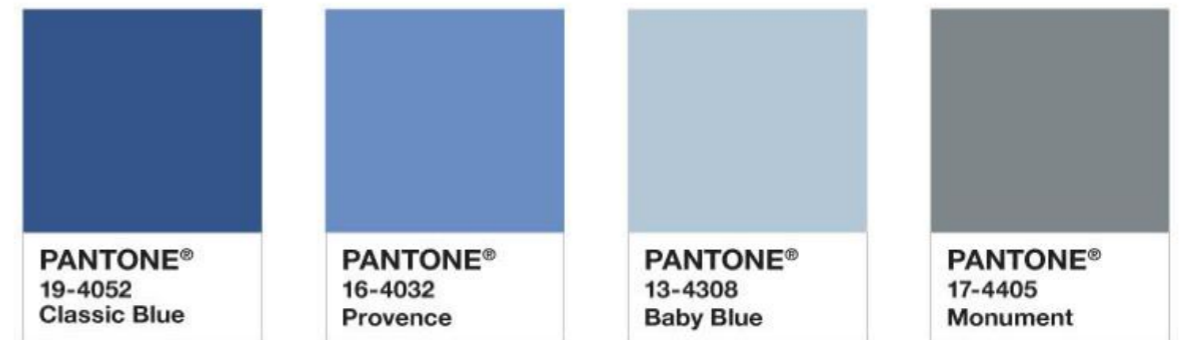

HEY YOU!

Home Decor by Pantone Color harmonies 2020

Some home ideas helps induce a gently calming effect and feelings of **peaceful tranquility to the human spirit.**

We have created some unique moodboards to inspire you how to use the pantone color of the year and interior design Trends 2020.