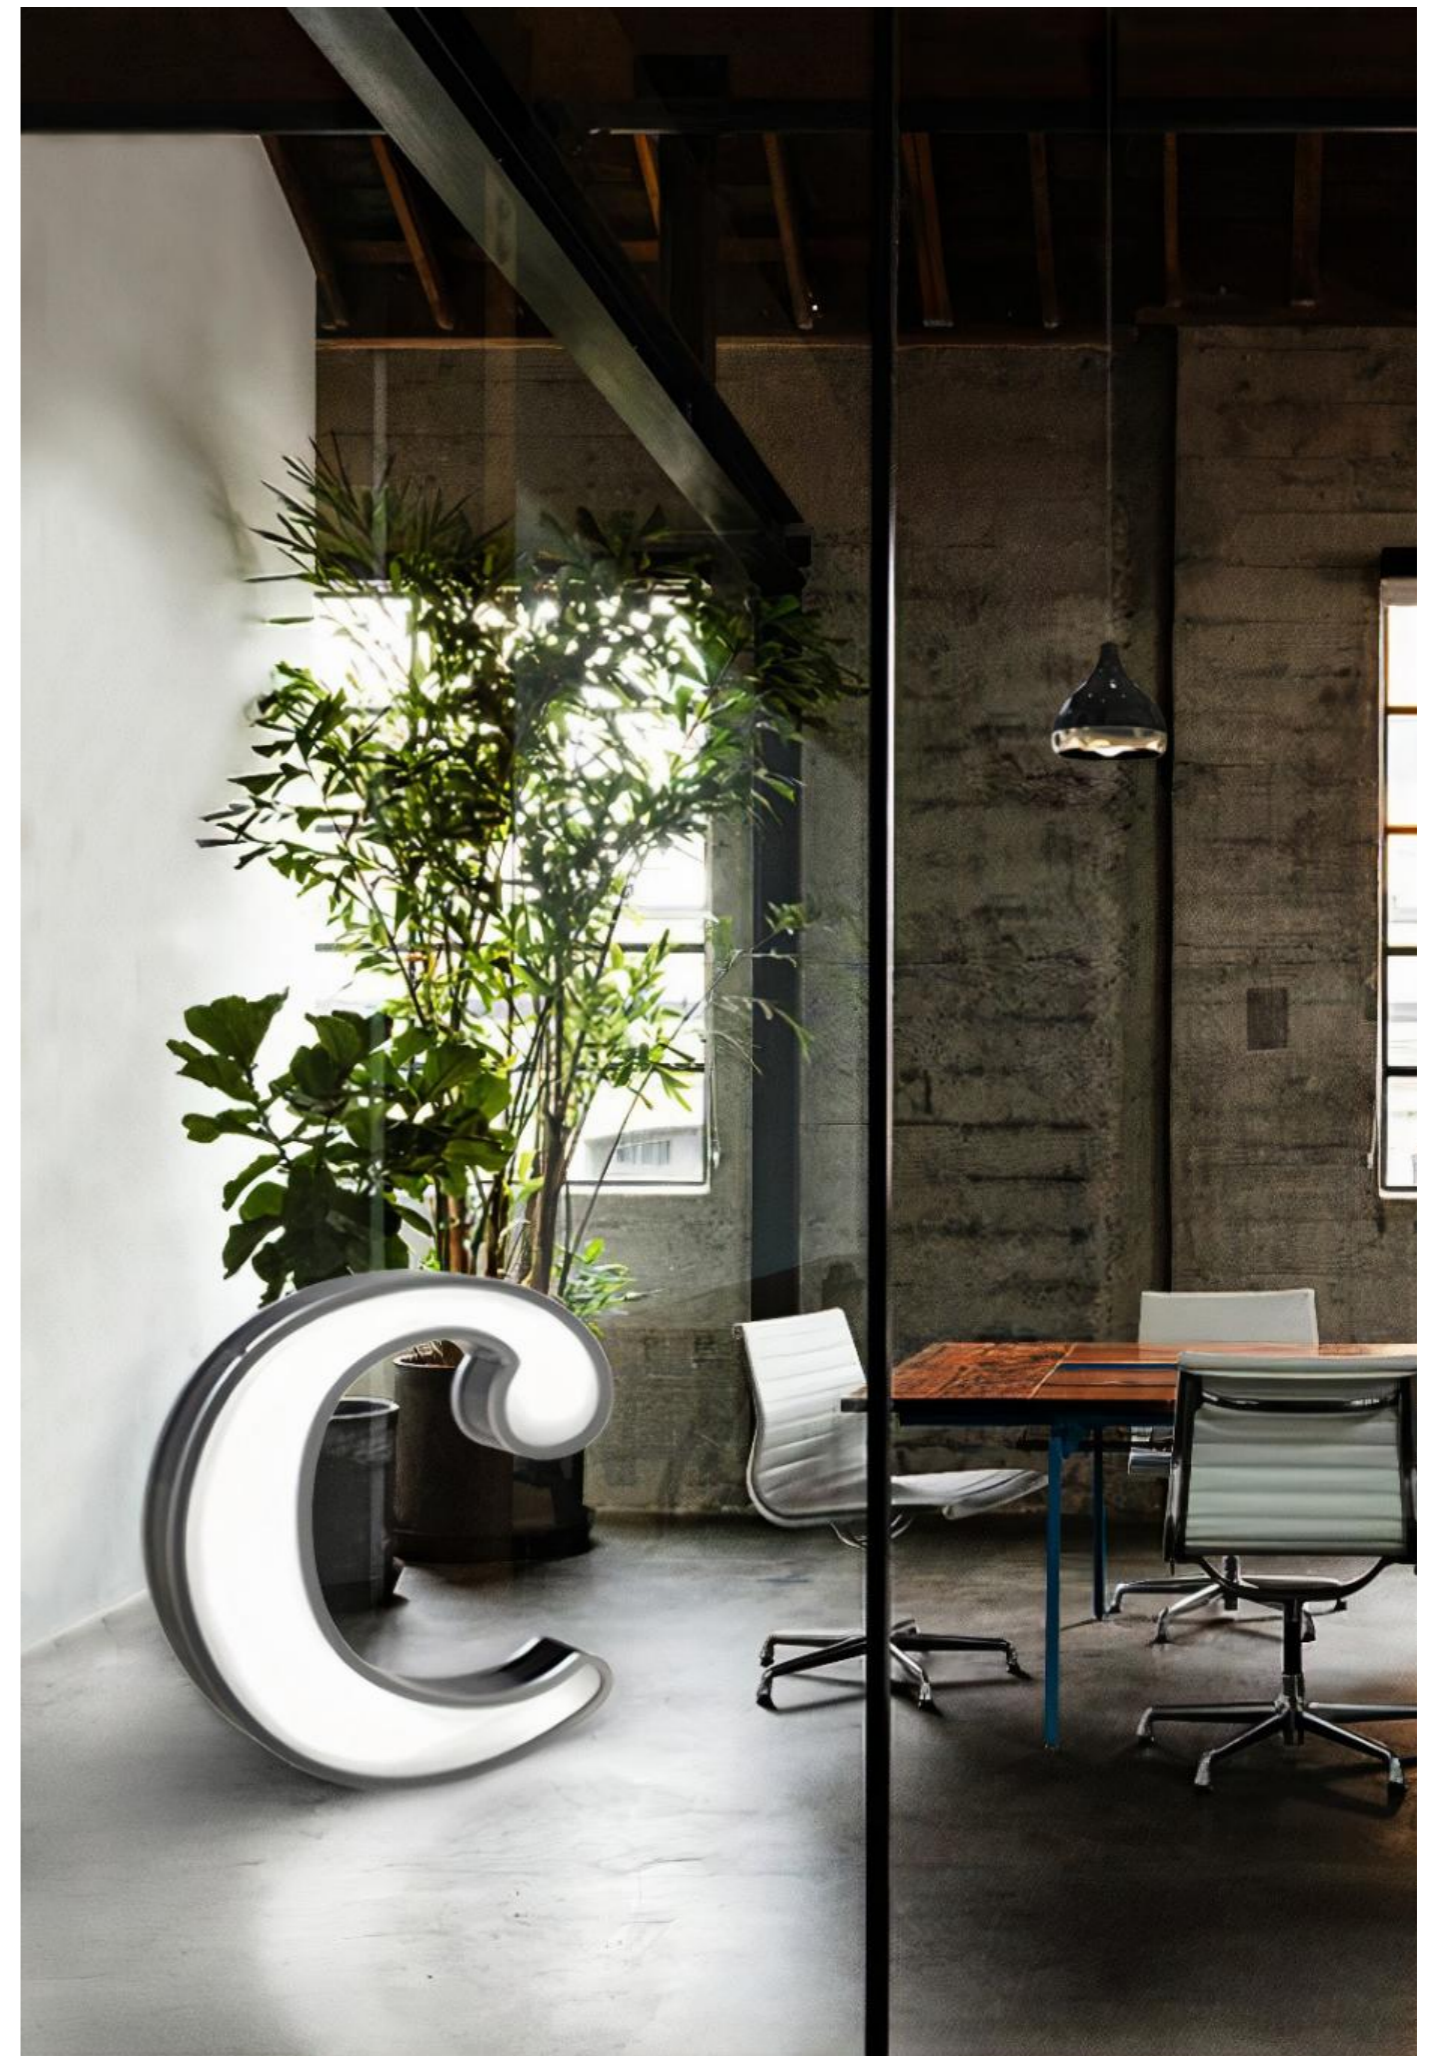

## Luxury Dining Room with Vaughan Suspension

Aesthetically pleasing, the mid-century lighting design is the perfect choice for a modern dining room as well as a statement figure in a hospitality project. With intricate yet discreet details, this mid-century ceiling light will add a Hollywood glamour with its golden tones and contemporary aura. **Vaughan** mid-century design is the soothing and unexpected design piece into any project you see fit.

## Modern living room with Carter Suspension

**Carter suspension lamp** is the singular piece that your modern home decor was missing. Designed with the great discoveries of space in mind, Carter modern suspension lamp has all the unique fixture elements to be a memorable modern lighting design. Its unique shape is recognizable anywhere and its attention to detail is a one of a kind making this the perfect bespoke design.

Charming, casual, and charismatic. The marquee **letter C** is the prime of sleekness in any interior or exterior (or both) design project.