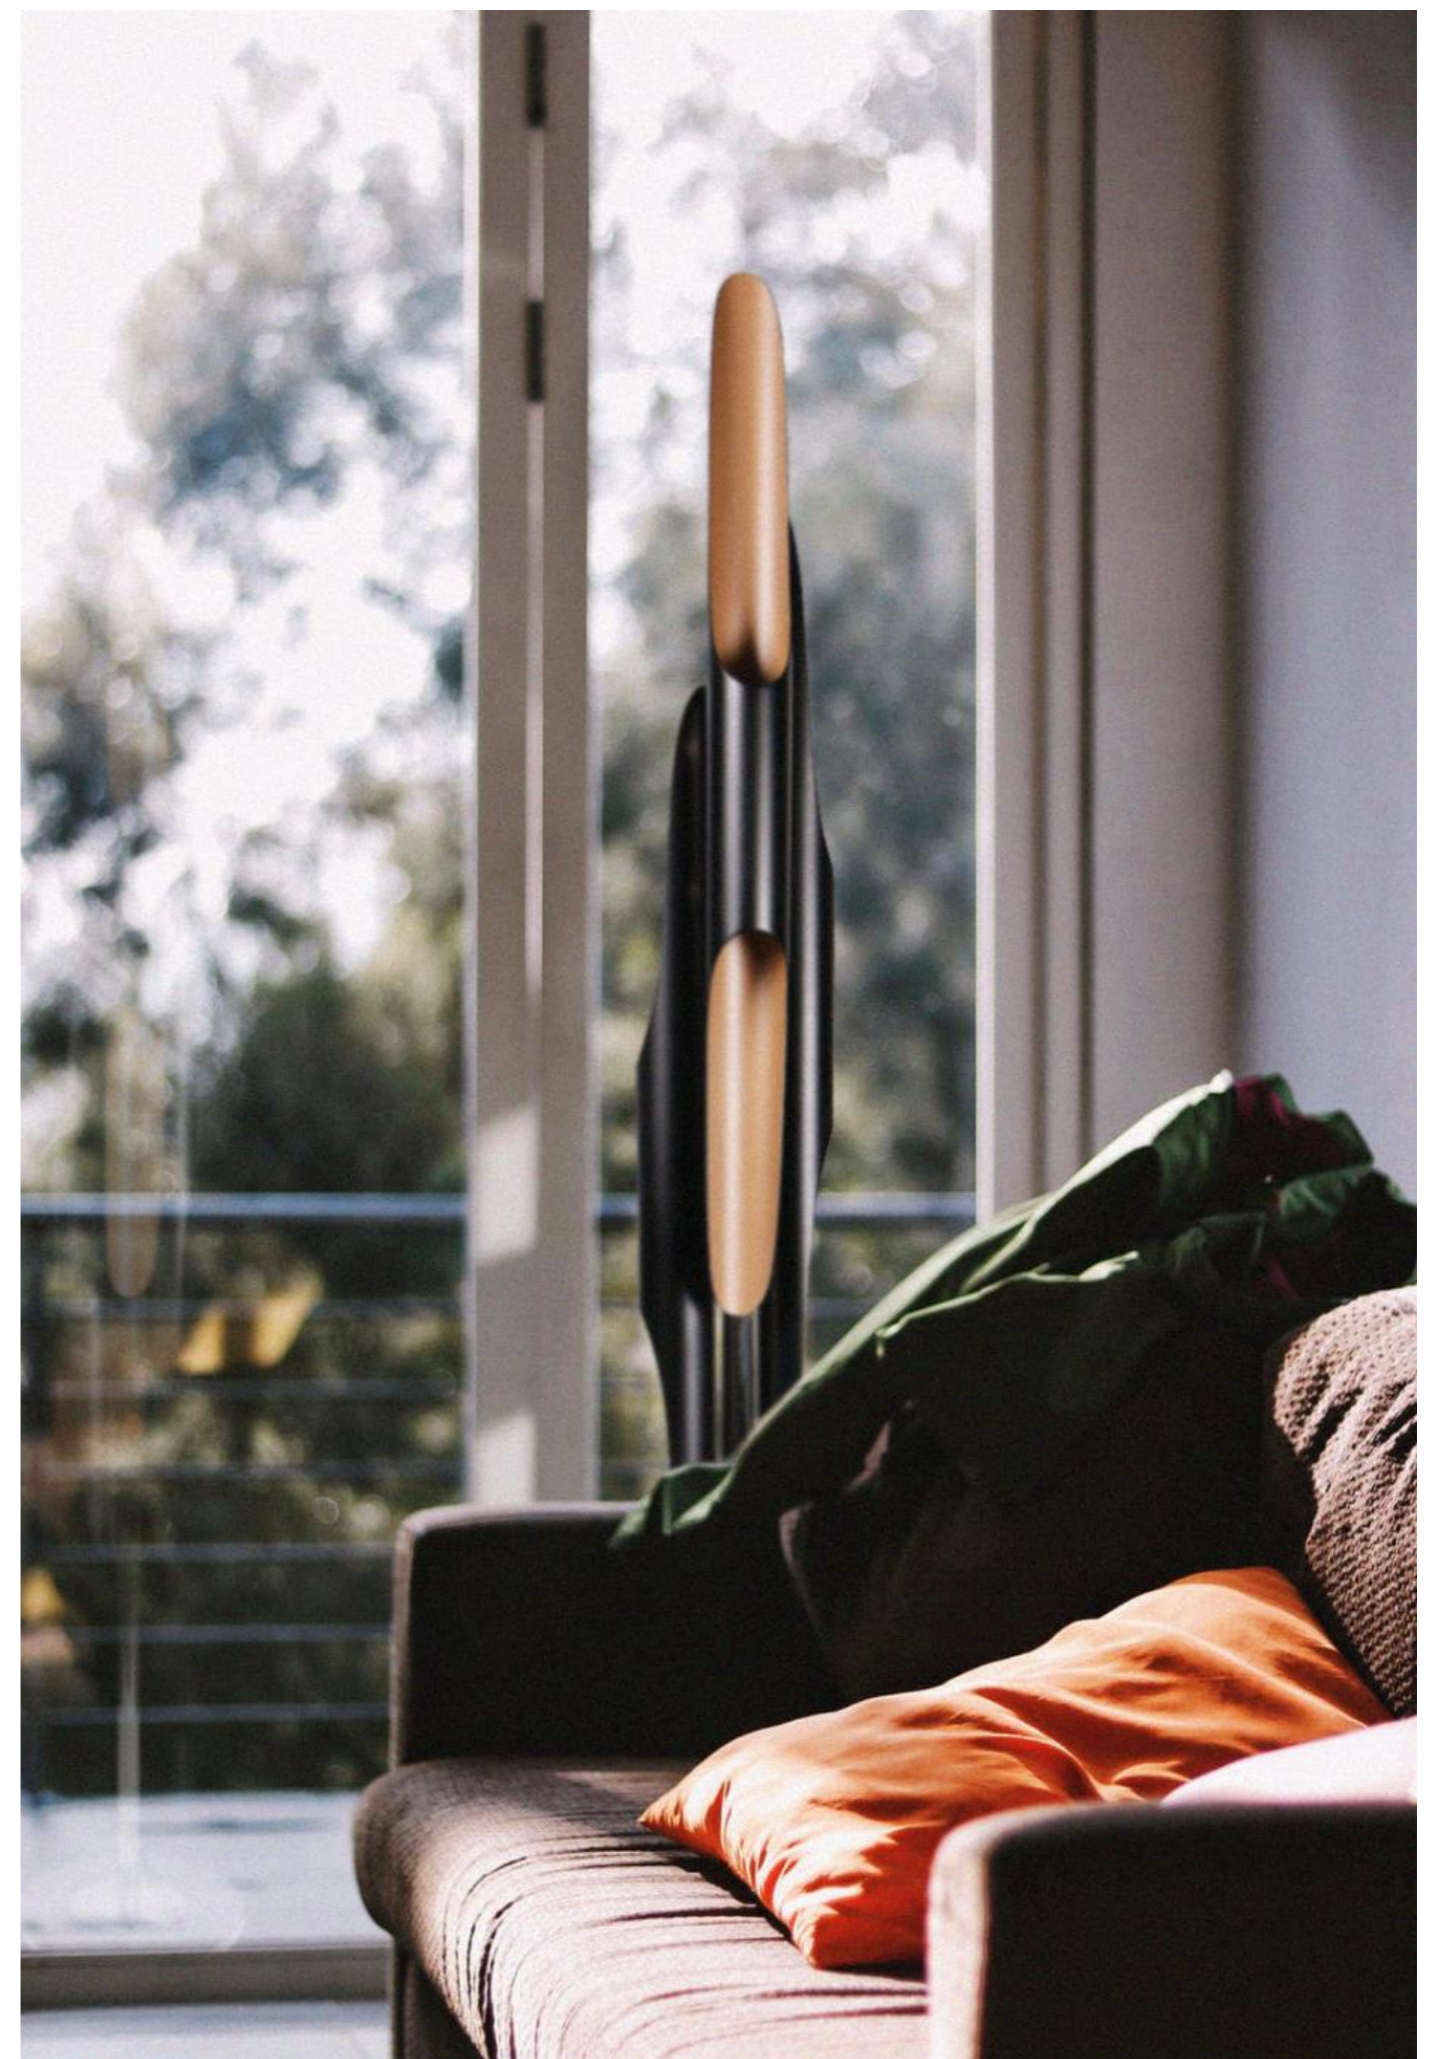

## Reading room design with Coltrane Floor Lamp

**Coltrane floor lamp** is handmade in brass and aluminum, the minimal black floor lamp has a matte black finish on the three lamp shades with a gold powder paint on the inside, that provide a smooth lighting effect. This functional floor lamp is ideal for minimalist settings, as well as for, mid-century modern reading nooks.

## Bedroom inspiration with Turner Floor Lamp

**Turner floor lamp** was inspired by Tina Turner's electrifying dance moves. Ideal for any hotel design project, this art deco floor lamp will fit perfectly in a modern lobby entrance or next to a mid-century lounge chair. This mid-century floor lamp has five large arcs made of brass and a semi-spherical top cover of aluminum lacquered in glossy white or any other RAL color of your choosing.

## Luxury Dining Room with Vaughan Suspension

Aesthetically pleasing, the mid-century lighting design is the perfect choice for a modern dining room as well as a statement figure in a hospitality project. With intricate yet discreet details, this mid-century ceiling light will add a Hollywood glamour with its golden tones and contemporary aura. **Vaughan** mid-century design is the soothing and unexpected design piece into any project you see fit.

## Modern living room with Carter Suspension

**Carter suspension lamp** is the singular piece that your modern home decor was missing. Designed with the great discoveries of space in mind, Carter modern suspension lamp has all the unique fixture elements to be a memorable modern lighting design. Its unique shape is recognizable anywhere and its attention to detail is a one of a kind making this the perfect bespoke design.