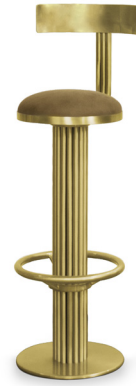

Mansfield Sofa

Mansfield is an accent sleek sofa with an undeniable modern elegance. Its rounded forms are a striking addition to any living room.

Gable Sofa

Gable is an extremely comfortable mid-century modern sofa with a contemporary finish that allows decor melange.

Gable Dining Chair

Gable dining chair is part of a larger design collection for the living room. It features a round polished brass swivel base that contrasts with the dreamy cotton velvet.

Kelly Bar Stool

Reeves is an accent chair that could easily be considered a piece of futuristic furniture, due to its edgy and stylish design.

Ellen Dining Chair

Ellen is a fanciful dining chair full of luxurious features.

Diamond Small Mirror

Inspired by asymmetrical and dazzling shapes of a Diamond rock, this five-sided polygon mirror is the ultimate combination of geometry and design. The use of a polished brass structure enhances the luxurious element within this object resulting in a sophisticated dynamic piece that stands out in any ambiance.