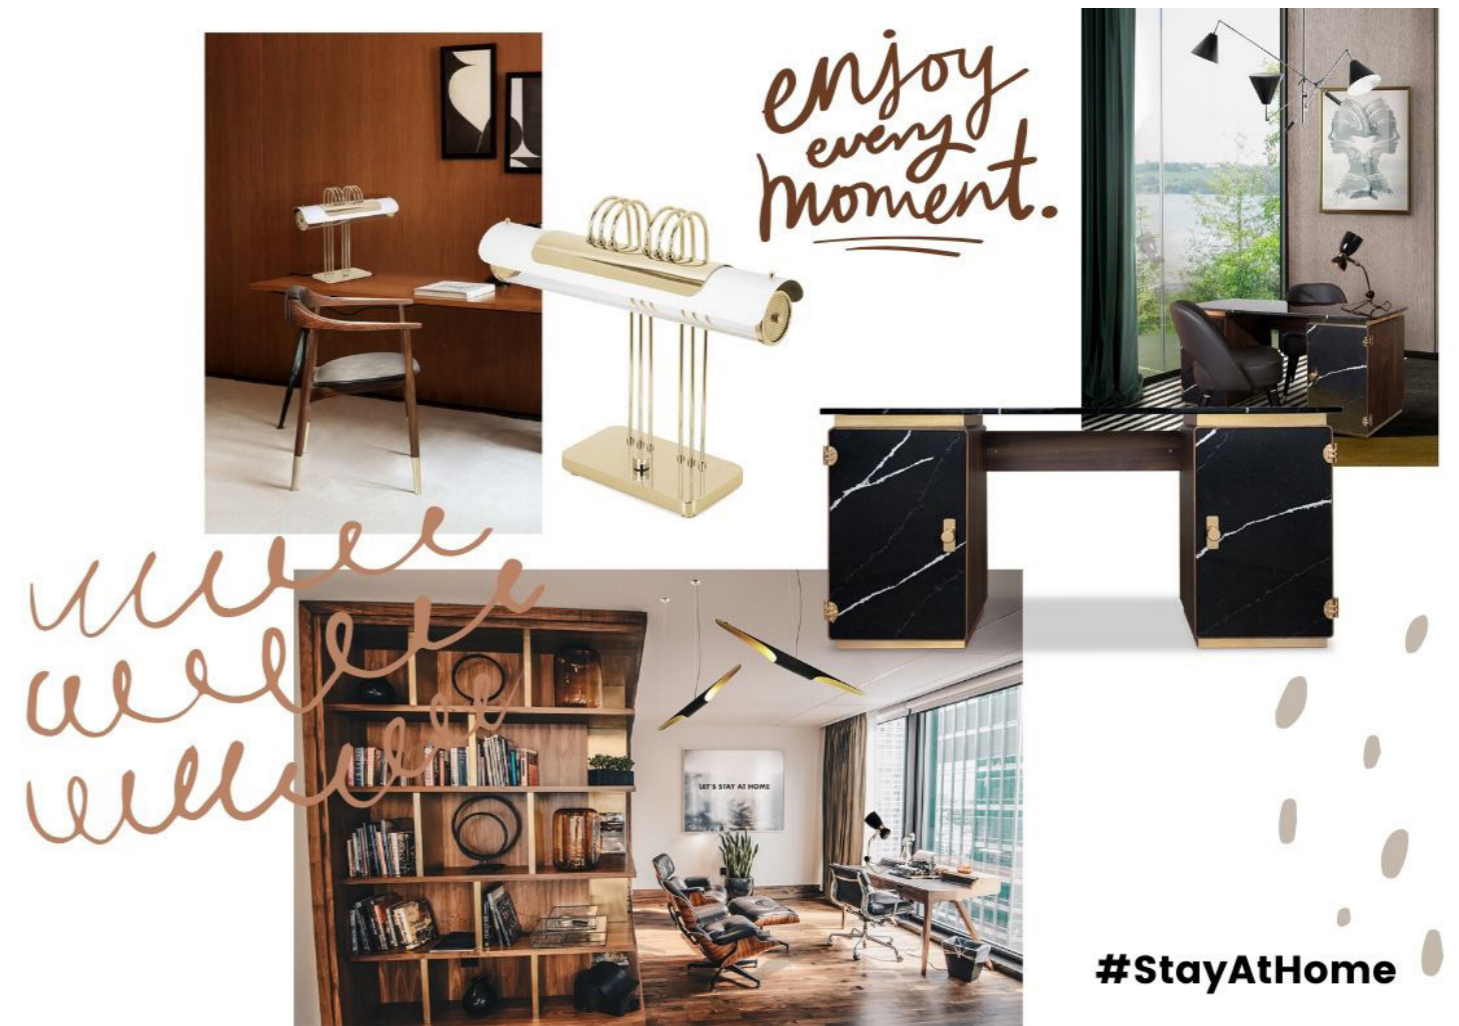

Stay Safe,
Stay Home

with

DelightFULL[®]
Unique Lamps

Let's talk about Home, let's talk about Home Design, but most of all let's talk about working at home.

DelightFULL is here to make these days the best, for you to feel the most comfortable and focus. We know that it's not easy, but working together, we can assure you this will be over soon and we will be back stronger than ever before.

For that simple reason we want to show you some of our latest products, that will help you at your work, like table lamps for example, but also floor lamps!

Keep this in mind: We got your back, always!

Coltrane Suspension Lamp

This is the usual, and don't think this is a bad thing. On the contrary, Coltrane Suspension still is one of the most important lighting pieces we've and can contribute a lot to your work at home! It has an incredible lighting, that is for sure.

Amy Table Lamp

Working at your office? Amy can and will be the best table lamp for you to use and that should be on top of your desk! This can happen while you're listening to Rehab or Valerie, that would be an amazing idea.