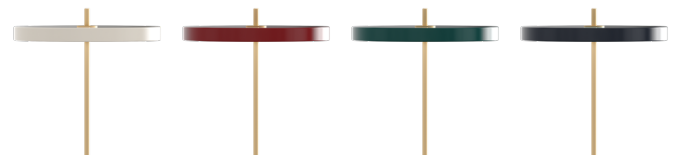

EXTENDING THE ASTERIA™ COLLECTION WITH A FLOOR LAMP

The popular Asteria™ collection from UIMAGE is growing bigger and we are now ready to launch Asteria floor™, with the same sleek appearance as the existing Asteria™ designs, you already know and love.

The Asteria floor™ is born at the crossroads of design, technology and craftsmanship. It incorporates a built-in LED technology with a shape so minimal that it will never go out of style.

“The new Asteria floor™ lamp is the perfect addition to your living room or dining room but will also stand out as a chic design piece in a restaurant or office space.” – Søren Ravn Christensen, Chief Creative Developer at UIMAGE

The LED panel is dimmable and has a white diffuser ensuring a soft illumination in the surrounding space. The brass stem going through the floor lamp as a vertical axis, reinforces a tight expression and by turning the top part of the stem you easily turn the light on and off.

At UIMAGE, we care about everyone we influence. We make functional and timeless designs that last, we optimise storage and transportation costs with flat-packed designs, to make luxury accessible to you. The aim is to save the environment so that you can save on living.

Find more info on our website umage.com