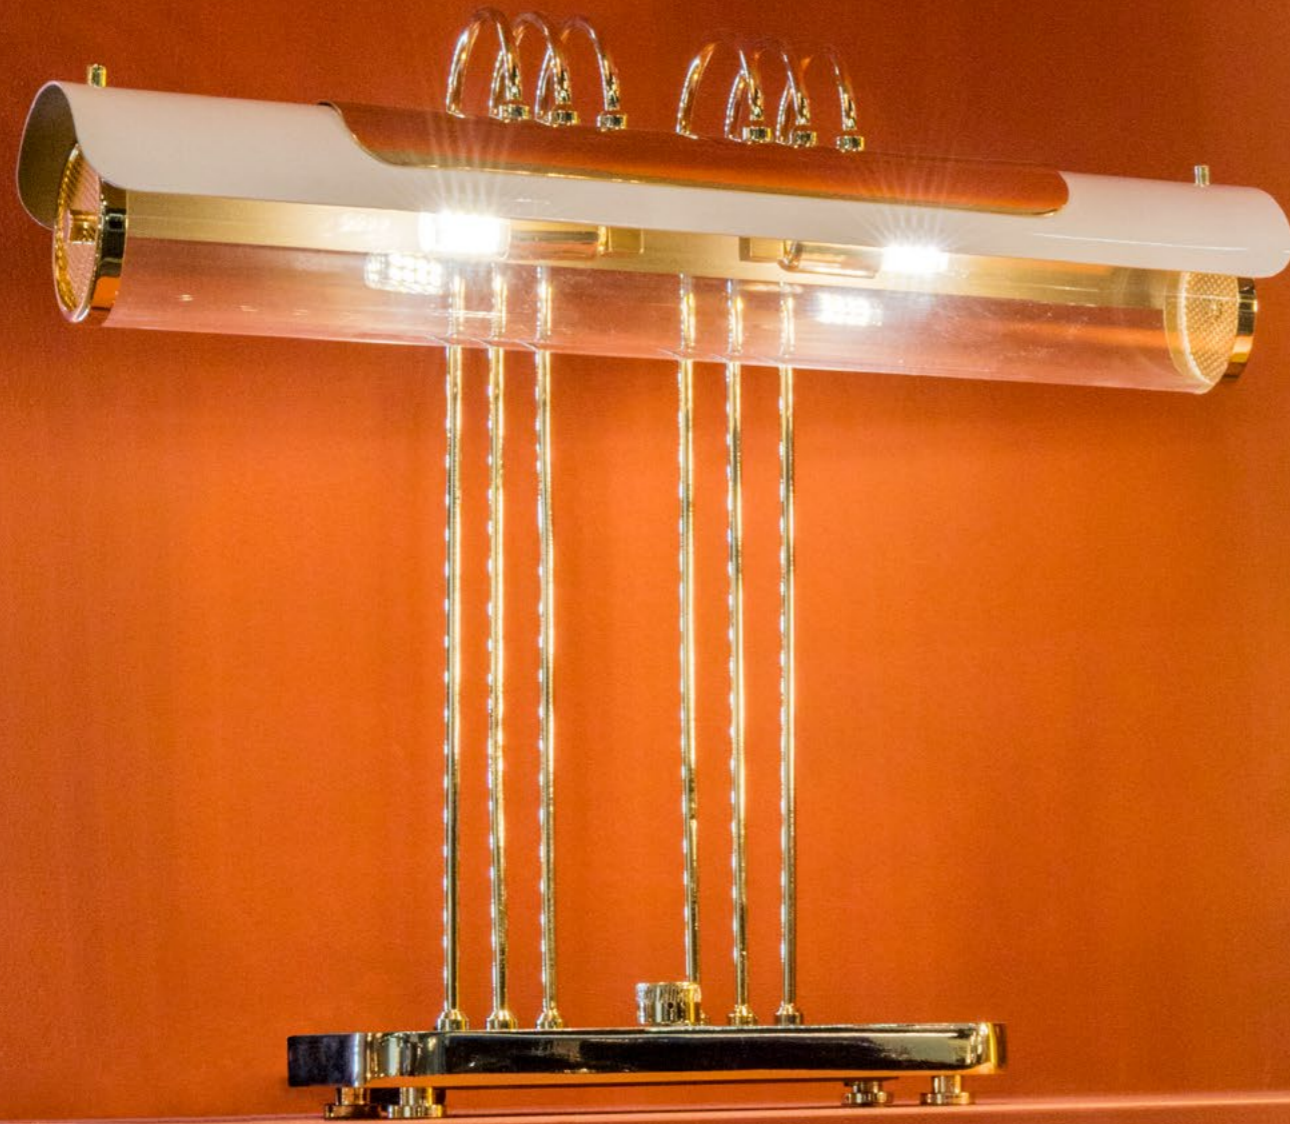

SHOP.DELIGHTFULL.EU