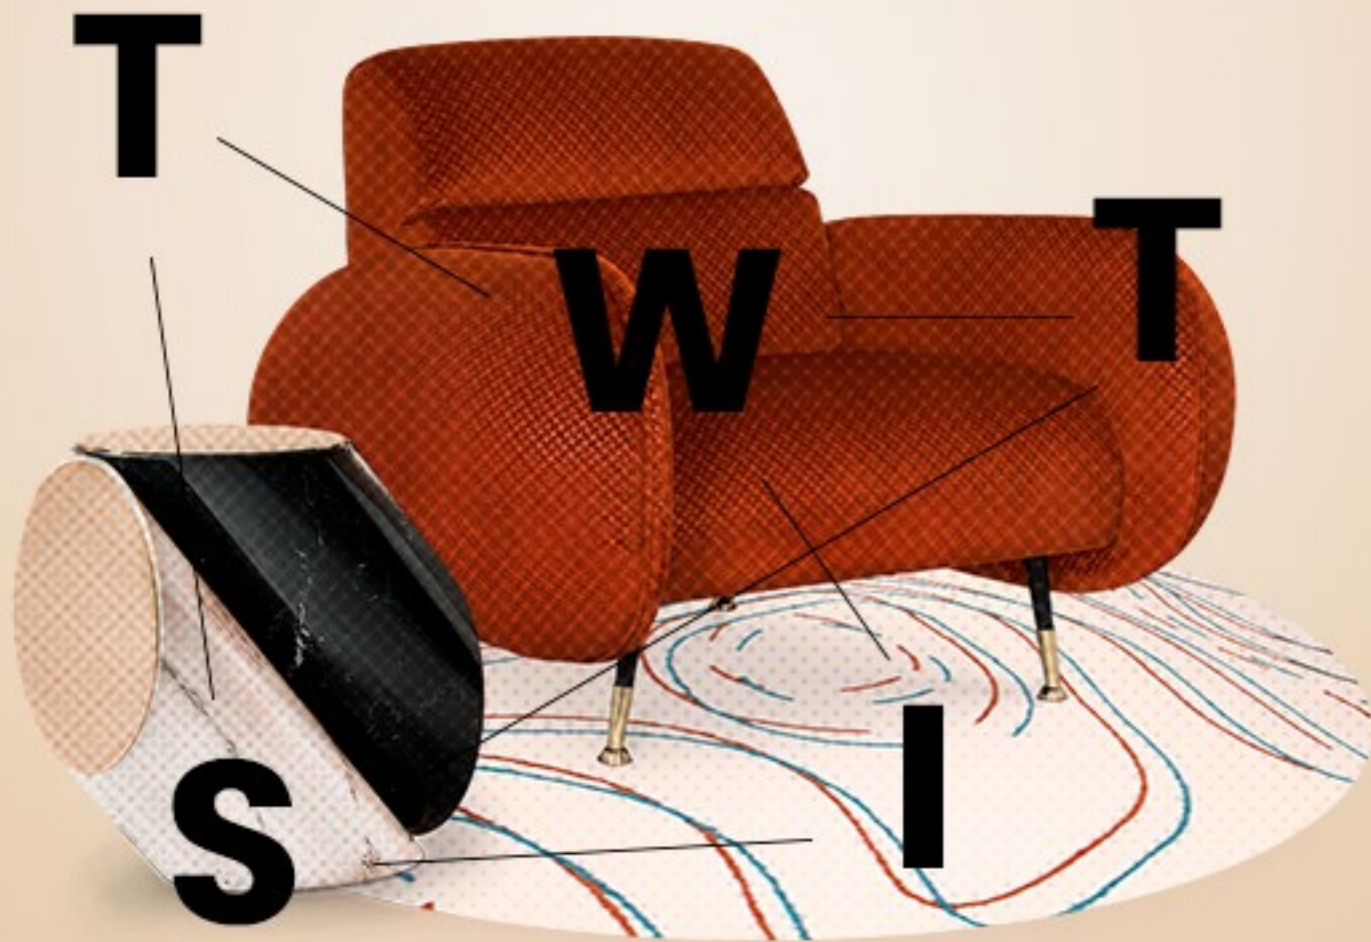

SAME TWIST

Discover a new chapter of
Essential Home's story.

17-21 Jan | HALL 6
Stand C26 - D25

[DISCOVER MORE >](#)

delightFULL
Unique Lamps

WE ALL HAVE THE RIGHT TO FEEL SPECIAL

DESIGN YOUR UNIQUE LAMPS WITH US

JANUARY

S	M	T	W	T	F	S
			1	2	3	4
5	6	7	8	9	10	11
12	13	14	15	16	17	18
19	20	21	22	23	24	25
26	27	28	29	30	31	

JANUARY DESIGN TRADESHOWS