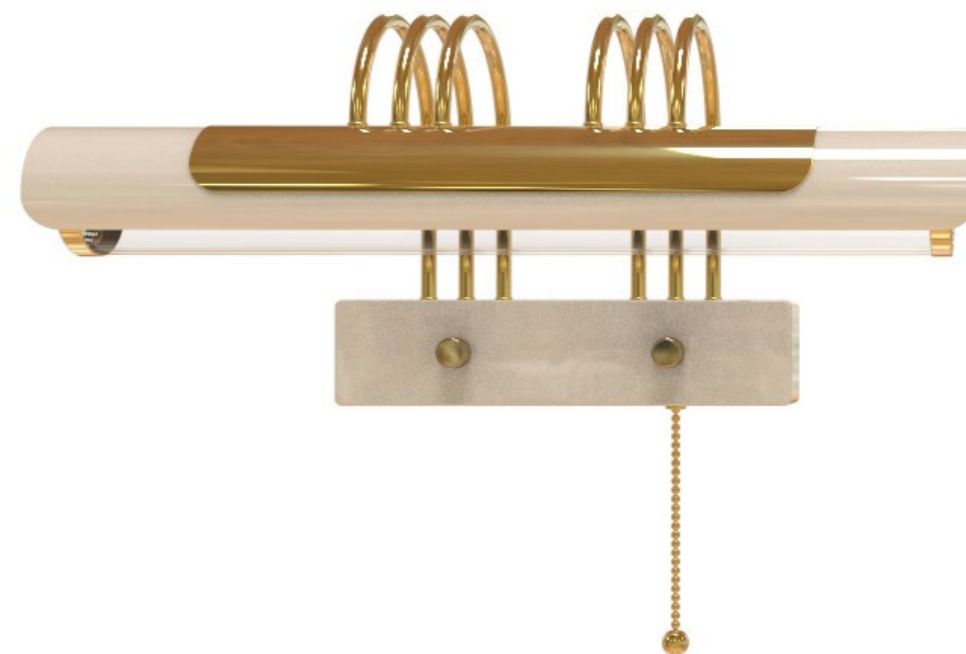

delightFULL
Unique Lamps

NANCY WALL

DIMENSIONS: H 24.5 cm; 9.65 in | L 17.5 cm; 6.89 in | W 55 cm; 21.65 in
MATERIALS: Body: Brass | Shade: Aluminium

Nancy wall lamp is the lighting piece that will add that extra glow to your mid-century modern house. The lamp is handmade in brass and aluminum and it has golden arcs, a typical art déco detail. You can turn on light with the mid-century pull chain, and get ready to enlighten your world and set the perfect mysterious, yet elegant ambiance. Nancy wall lamp is the right choice for a mid-century entryway décor or for the lobby of a hotel.

[VIEW MORE](#)