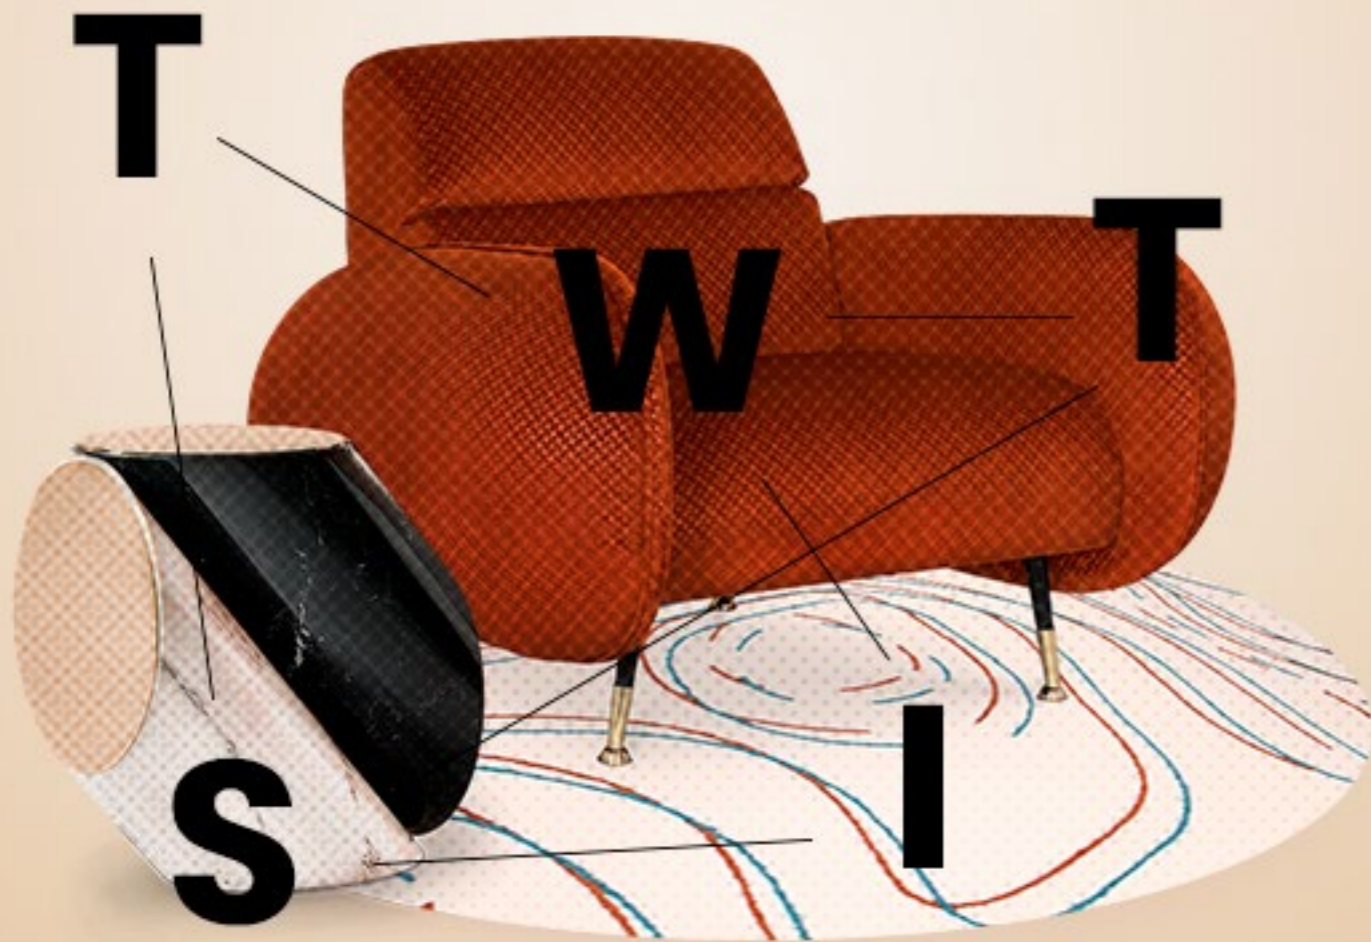

SAME TWIST

Discover a new chapter of Essential Home's story.

17-21 Jan | HALL 6
Stand C26 - D25

[DISCOVER MORE >](#)

delightFULL
Unique Lamps

WE ALL HAVE THE RIGHT TO FEEL SPECIAL

DESIGN YOUR UNIQUE LAMPS WITH US

JANUARY

S	M	T	W	T	F	S
			1	2	3	4
5	6	7	8	9	10	11
12	13	14	15	16	17	18
19	20	21	22	23	24	25
26	27	28	29	30	31	

JANUARY DESIGN TRADESHOWS