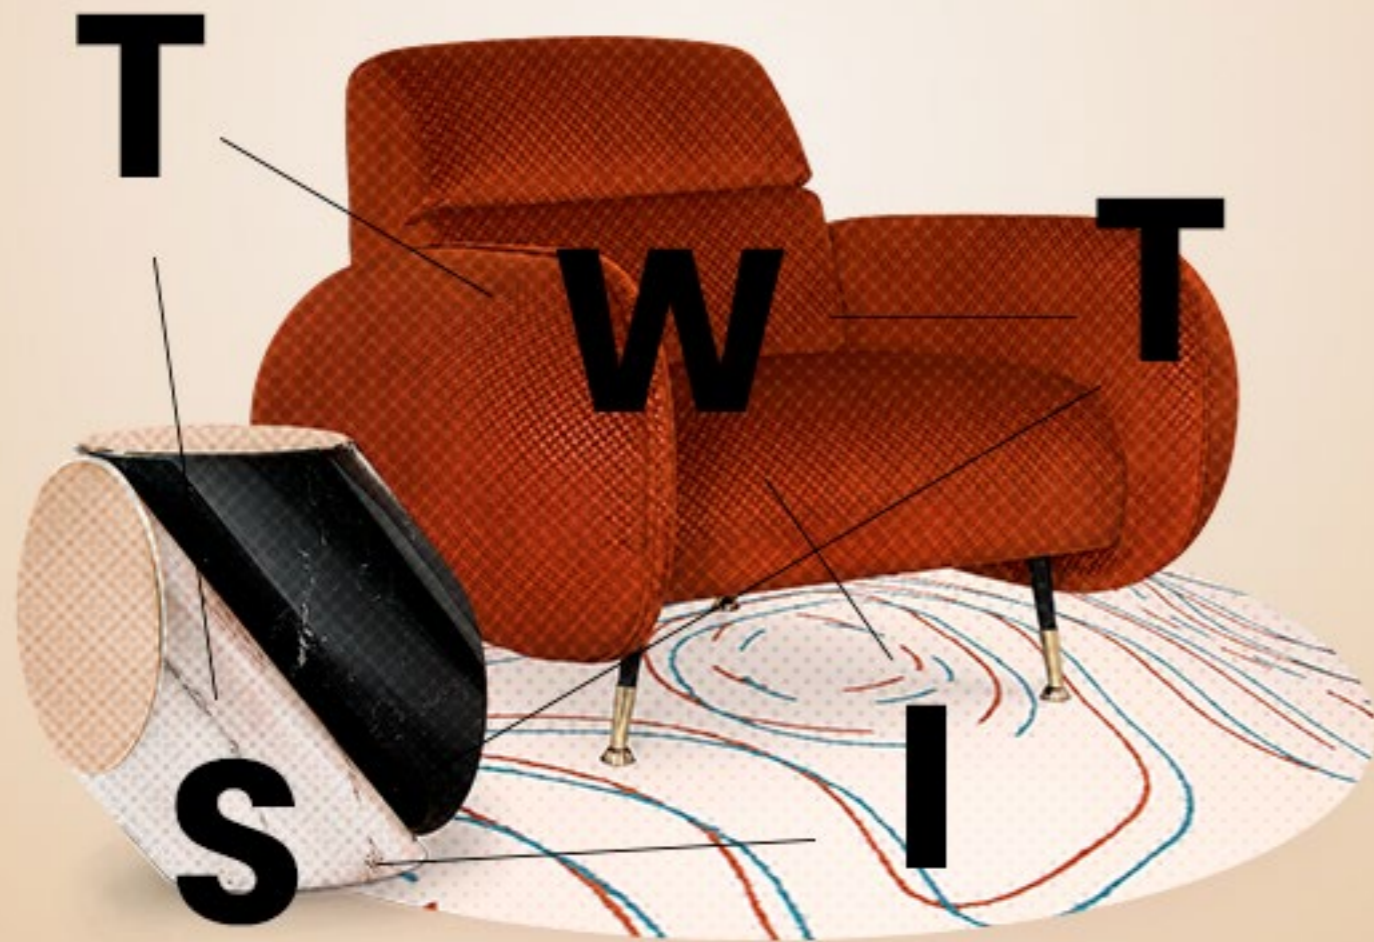

SAME TWIST

Discover a new chapter of
Essential Home's story.

17-21 Jan | HALL 6
Stand C26 - D25

[DISCOVER MORE >](#)

delightFULL
Unique Lamps

WE ALL HAVE THE RIGHT TO FEEL SPECIAL

DESIGN YOUR UNIQUE LAMPS WITH US

JANUARY

S	M	T	W	T	F	S
			1	2	3	4
5	6	7	8	9	10	11
12	13	14	15	16	17	18
19	20	21	22	23	24	25
26	27	28	29	30	31	

JANUARY DESIGN TRADESHOWS