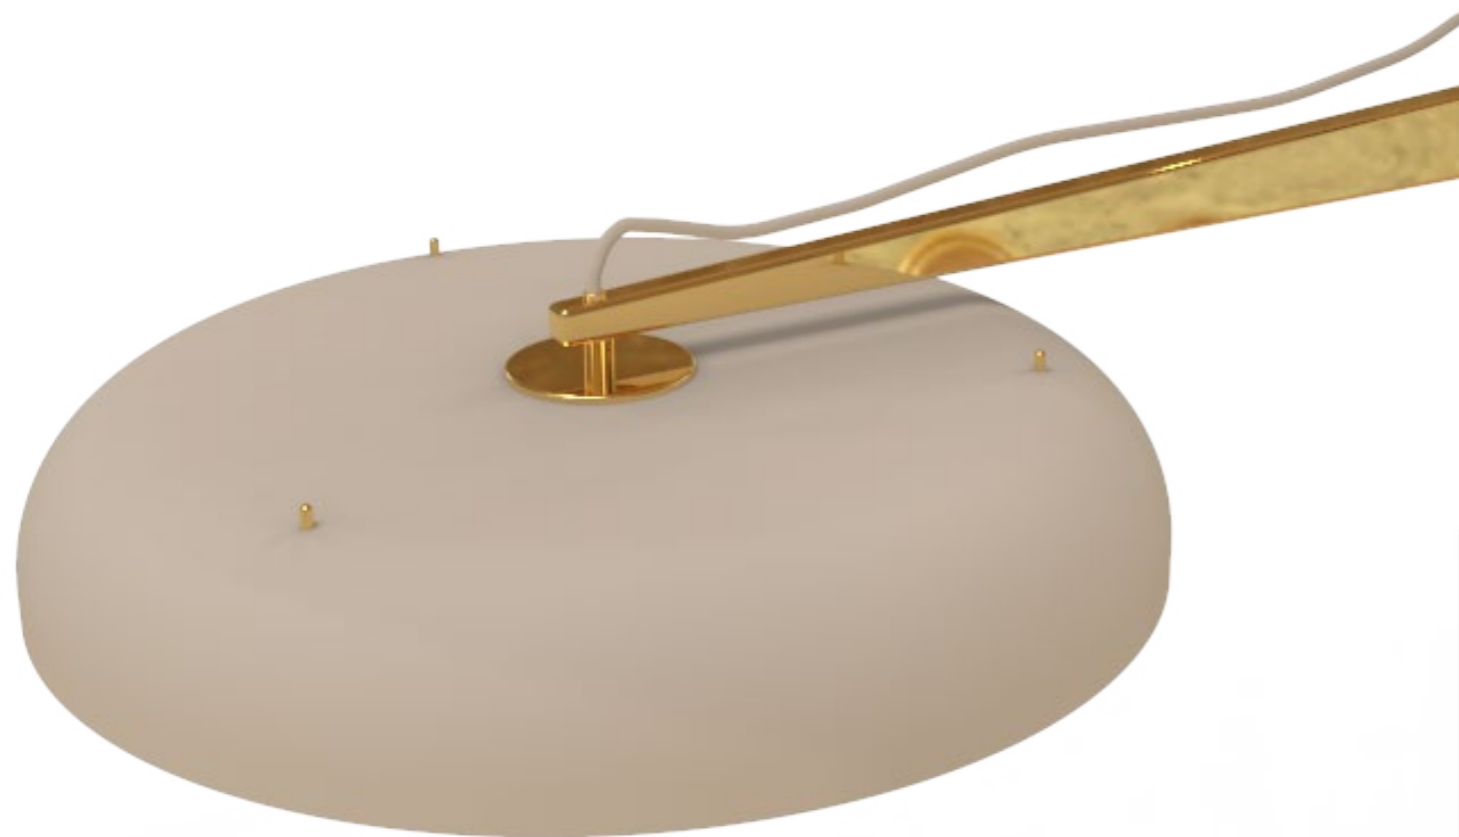

delightFULL
Unique Lamps

CARTER FLOOR

DIMENSIONS: H 162 cm; 63.7 in | Diam 60 cm; 22.6 in
MATERIALS: Body: Brass | Shade: Aluminium

Carter floor lamp is the lighting piece your modern home decor has been looking for. Inspired by the discoveries of the universe, Carter modern lamp has all the details to be a memorable lighting piece. This bespoke design is handmade in brass, and it has two shades with a soft casting light that will transform any residential or hospitality project! Create the perfect ambiance with this mid-century modern lighting.

[VIEW MORE](#)