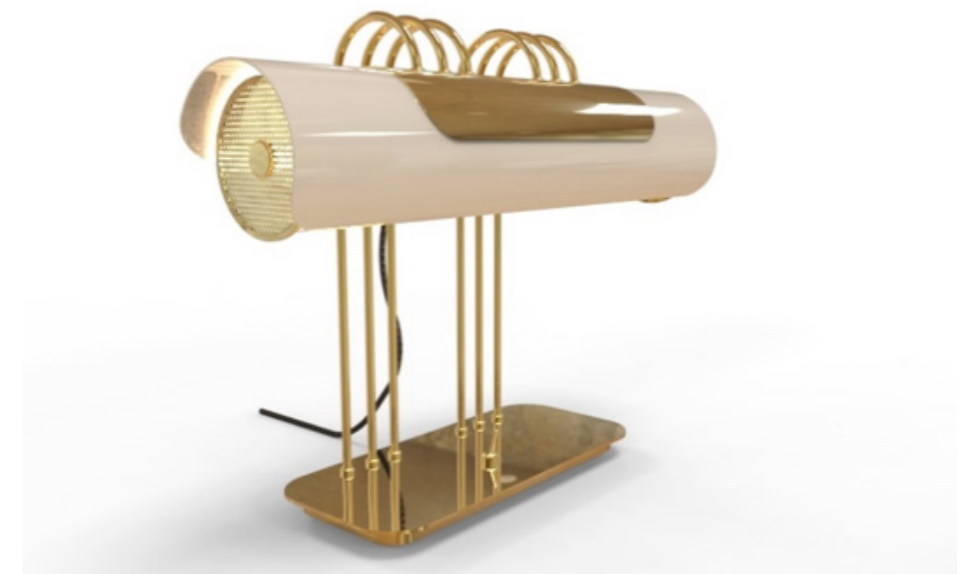

NANCY
TABLE
LAMP

Nancy Table Lamp will be one of the surprises. With an authentic design, this lighting piece will fit perfectly your office. Or even your bedroom!

NANCY

WALL LAMP

Guess we'll have a New Family at DelightFULL! The Nancy Family is the new star. Now with ter Nancy Wall Lamp. Once again , a magic Wall lamp that will complete any design of any home.

S u r p r i s e !

DISCOVER THIS NEW LAMP AT MAISON & OBJET!

Suspension Lamps? We say yes! Carter Rectangular is the young brother of Carter Suspension! You'll love to meet him!

CARTER

RECTANGULAR

CARTER FLOOR LAMP

The Carter will be complete now! First with Carter Floor, with the same lines as Carter Suspension and Table, this one can be the perfect light for you to read in your living room. What do you think?

BESTSELLERS

BESTSELLERS
BY
ESSENTIAL HOME

MARCO

ARMCHAIR

Marco is a symbol of Comfort and Mid Century Modern style! The round shape among the curvy and comfortable arms, bring to this piece character and authenticity. Do you want to take a closer look? Maison et Object is waiting.