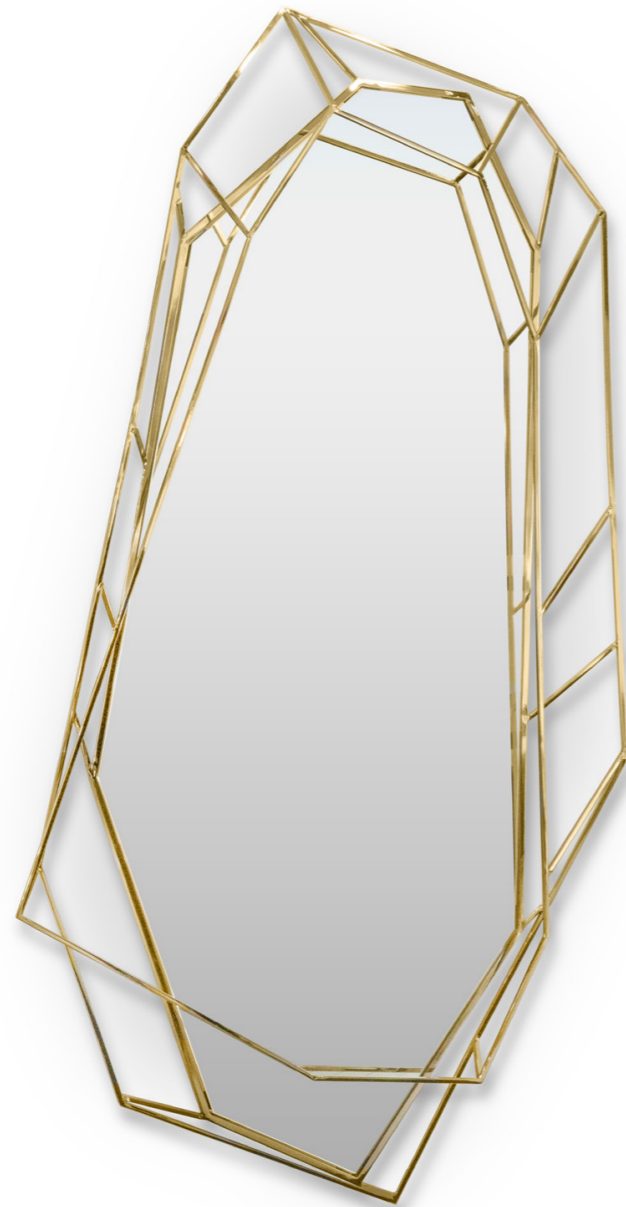

S u r p r i s e !

DISCOVER THIS NEW LAMP AT MAISON & OBJET!

Suspension Lamps? We say yes! Carter Rectangular is the young brother of Carter Suspension! You'll love to meet him!

CARTER

RECTANGULAR

CARTER FLOOR LAMP

BESTSELLERS
BY
ESSENTIAL HOME

MARCO

ARMCHAIR

Marco is a symbol of Comfort and Mid Century Modern style! The round shape among the curvy and comfortable arms, bring to this piece character and authenticity. Do you want to take a closer look? Maison et Object is waiting.

DIAMOND

BIG

A full version of the diamond-shaped mirror will be the most luxurious jewel in Maison et Objet! Be mesmerized by its lustrous shine and shapes!

MIRANDA

TABLE

LAMP

A taste of Summer at Maison et Objet 2020! This lighting pieces has our hearts!

A low-angle photograph of the Eiffel Tower against a blue sky with light clouds. The tower is shown in a double exposure effect, with a semi-transparent second tower overlaid on the first one, creating a layered, ethereal appearance. The tower's intricate lattice structure is clearly visible.