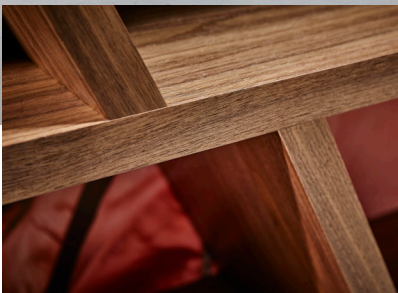

Konsol is imagined, assembled as a unit...
and handcrafted in the Hauts de France.

For its edition in walnut, its structure is realized
in walnut veneered birch plywood*; its steel edition
receives a lacquer in the colour of your choice.

*Other species, please consult us.

ARCHIKONSOL
archikonsol.fr