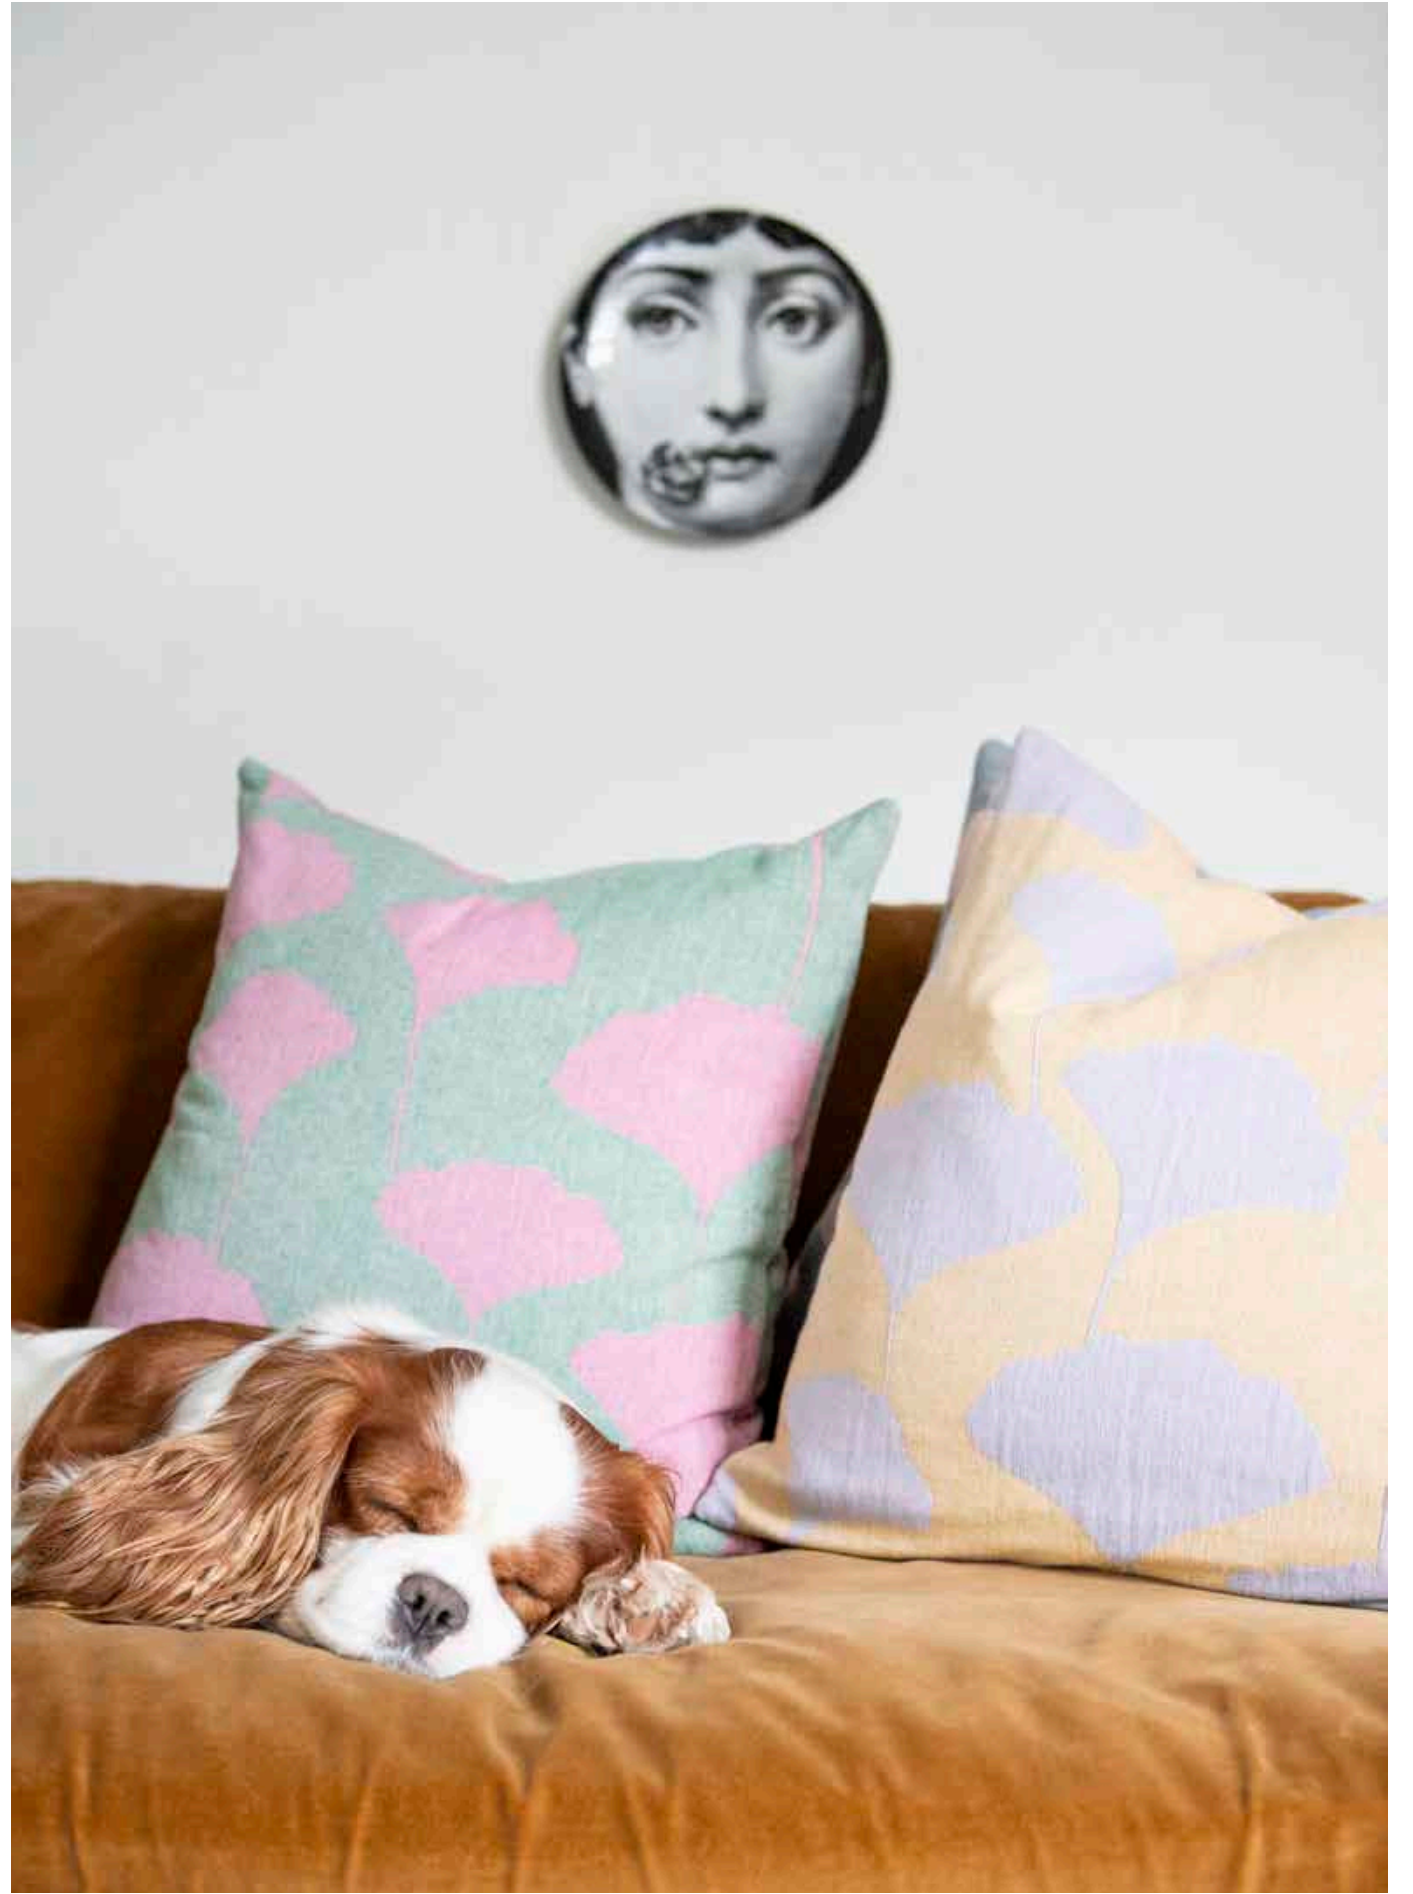

britto

BRITA SWEDEN CATALOG SPRING/SUMMER 2020

new!

100%
recycled
cotton

GINKO LUSH
100% Recycled cotton
Cushion 50 x 50 cm
Throw 130 x 170 cm
Kimono One size
Tote Bag 45x45 cm

GINKO HAY
100% Recycled cotton
Cushion 50 x 50 cm
Throw 130 x 170 cm
Kimono One size
Tote Bag 45x45 cm