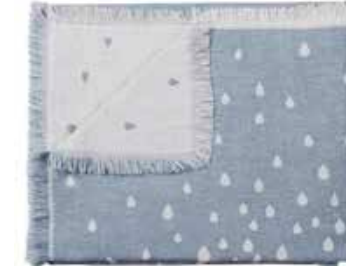

RAINING CLAY
Merino Wool Blend
Cushion 60 x 40 cm
Throw 130 x 170 cm

EARLY BIRD SAND
Merino Wool Blend
Cushion 60 x 40 cm
Throw 130 x 170 cm

EARLY BIRD BELUGA
Merino Wool Blend
Cushion 60 x 40 cm
Throw 130 x 170 cm