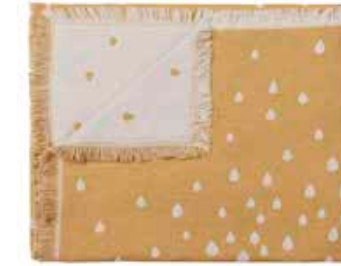

RAINING SUN
Merino Wool Blend
Cushion 60 x 40 cm
Throw 130 x 170 cm