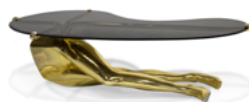

KOKET's TEMPTATION Bar Cabinet will steal cocktail hour with its exotic feather doors, sexy curved lacquered legs, and chic black and gold interior perfectly designed to store your wine and cocktail accouterments. Open or closed with its flirty tassel pulls, this bar cabinet is ready for a party!

TEMPTATION | BAR CABINET

[LEARN MORE](#)

ISABELLA | PUFF

[LEARN MORE](#)

COMPLIMENTARY DESIGNS

MUSE | SCONCE

[LEARN MORE](#)

TABU | COCKTAIL TABLE

If you're looking for a smaller more intimate dining room, a round dining table like KOKET's ALLURE is a perfect choice for creating moments of indulgence. With its interlacing metal base's shapely silhouette and sophisticated glass top, it will without a doubt bring intimate glamour to your dining room.