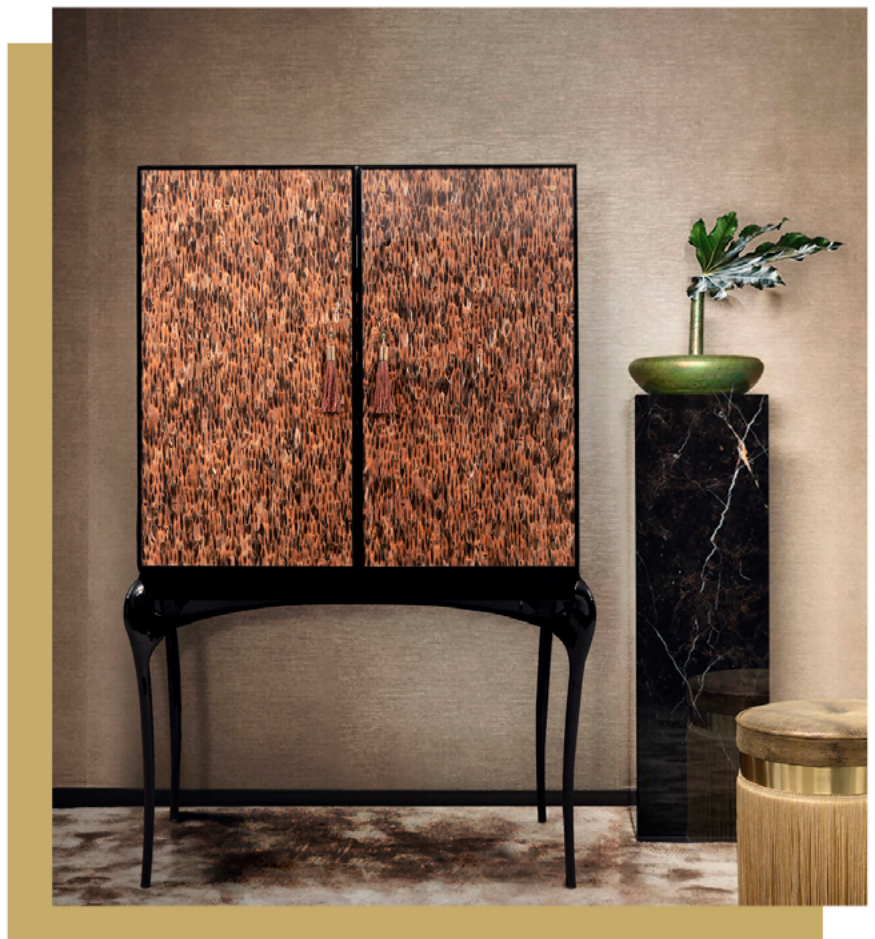

COMPLIMENTARY DESIGNS

[LEARN MORE](#)

[LEARN MORE](#)

[LEARN MORE](#)