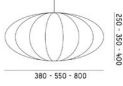

LANTERN
MO-006