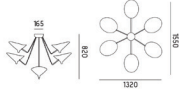

PEGGY WALL UP AND DOWN
GC-017