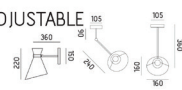

METAL COLLECTION

GONG COLLECTION