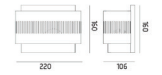

GONG COLLECTION