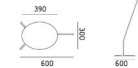

Gong

Gong
COLLECTION 2016

METAL COLLECTION

GONG COLLECTION

METAL COLLECTION

METAL COLLECTION

METAL COLLECTION

METAL COLLECTION

METAL COLLECTION

METAL COLLECTION