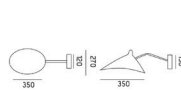

PEGGY WALL ADJUSTABLE
GC-019