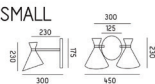

PEGGY TWIN WALL UP AND DOWN
GC-021