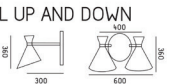

METAL COLLECTION

METAL COLLECTION

GONG COLLECTION

METAL COLLECTION

TEAK COLLECTION

TEAK COLLECTION

TEAK COLLECTION

TEAK COLLECTION

TEAK COLLECTION

SILK COLLECTION