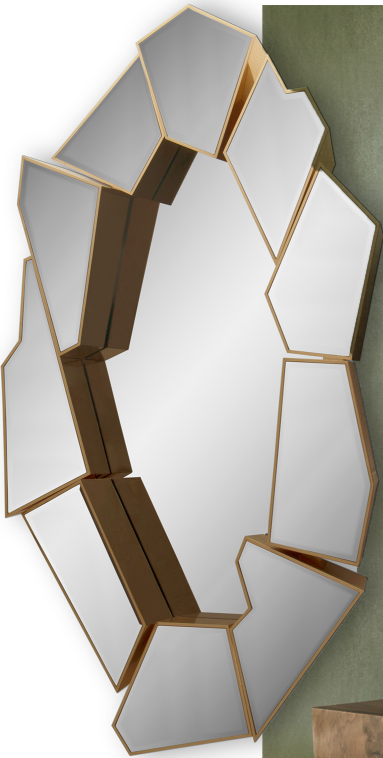

**COVET HOUSE WILL PRESENT DESIGNS WORTHY OF ROYALTY
IN THE STAND F206**

CASEGOODS

2

3

1. - **Huang Sideboard** - Features an outside in walnut root veneer, an inside in rosewood veneer and details in matte hammered brushed aged brass, **BRABBU** | 2. - **Crackle Mirror** - Made of the finest gold-plated brass and smoked black mirror. Inspired by the opulence of golden nuggets it is graced with the ability to create exclusive and refined ambiances, **LUXXU** | 3. - **Lumiere Console/Mirror** - A sculptural set composed by a large wall mirror, lamp and console lies in one arched frame made of wood folded by polished stainless steel that portrays a perfect mirror, **BOCA DO LOBO**

TABLES

- 1. – Sequoia Side Table** - The distinct walnut root veneer top shows the passage of years and the base in brass with aged patina adds a refined touch, **BRABBU** | **2. – Beyond Side Table** - Featuring both contrasting shapes and materials from a geometric Nero Marquina marble to a gold-plated brass detail and a unique black lacquer textured finish, **LUX XU** | **3. – Eden Center Table** - The mystic behind the name inspires Eden Center Table. This center table represents a part of the tree of knowledge and the tale of the birth of desire , **BOCA DO LOBO**