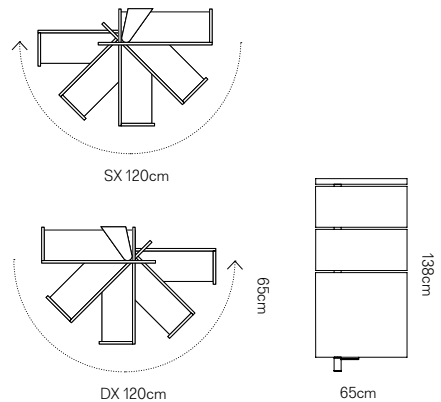

Giralot Mini

by Stefano Bettio, 2019

Finishes Wood / Bois / Holz / Legno (V16, V18, V19)
Finitions Lacquer / Laqué / Farbig lackiert / Laccato (T01... T36)
Ausführungen
Finiture

p. 24, 25, 26, 27