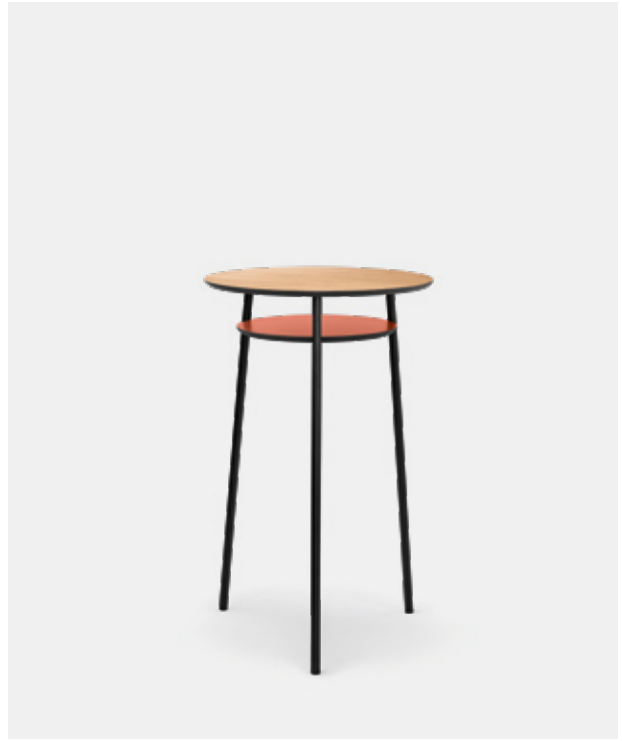

Ibetta table

by Stefano Bettio, 2019

Finishes   Laminate / Laminé / Laminat / Laminato (L01... L51)
Finitions   Exclusive Polaris (E04... E06)
Ausführungen   Wood / Bois / Holz / Legno (V16, V17, V19)
Finiture

p.   11, 19

Ibetta table

by Stefano Bettio, 2019

Finishes   Laminate / Laminé / Laminat / Laminato (L01... L51)
Finitions   Exclusive Polaris (E04... E06)
Ausführungen   Wood / Bois / Holz / Legno (V16, V17, V19)
Finiture

p.   10, 13, 17, 20