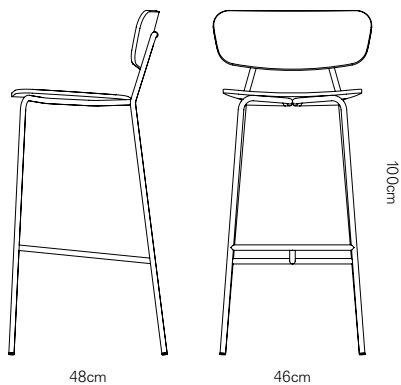

Ibeta stool

by Stefano Bettio, 2019

Finishes   Laminate / Laminé / Laminat / Laminato (L01... L51)
Finitions   Exclusive Polaris (E04... E06)
Ausführungen   Wood / Bois / Holz / Legno (V16, V17, V19)
Finiture

p.   9, 12, 17, 20, 21, 22, 23