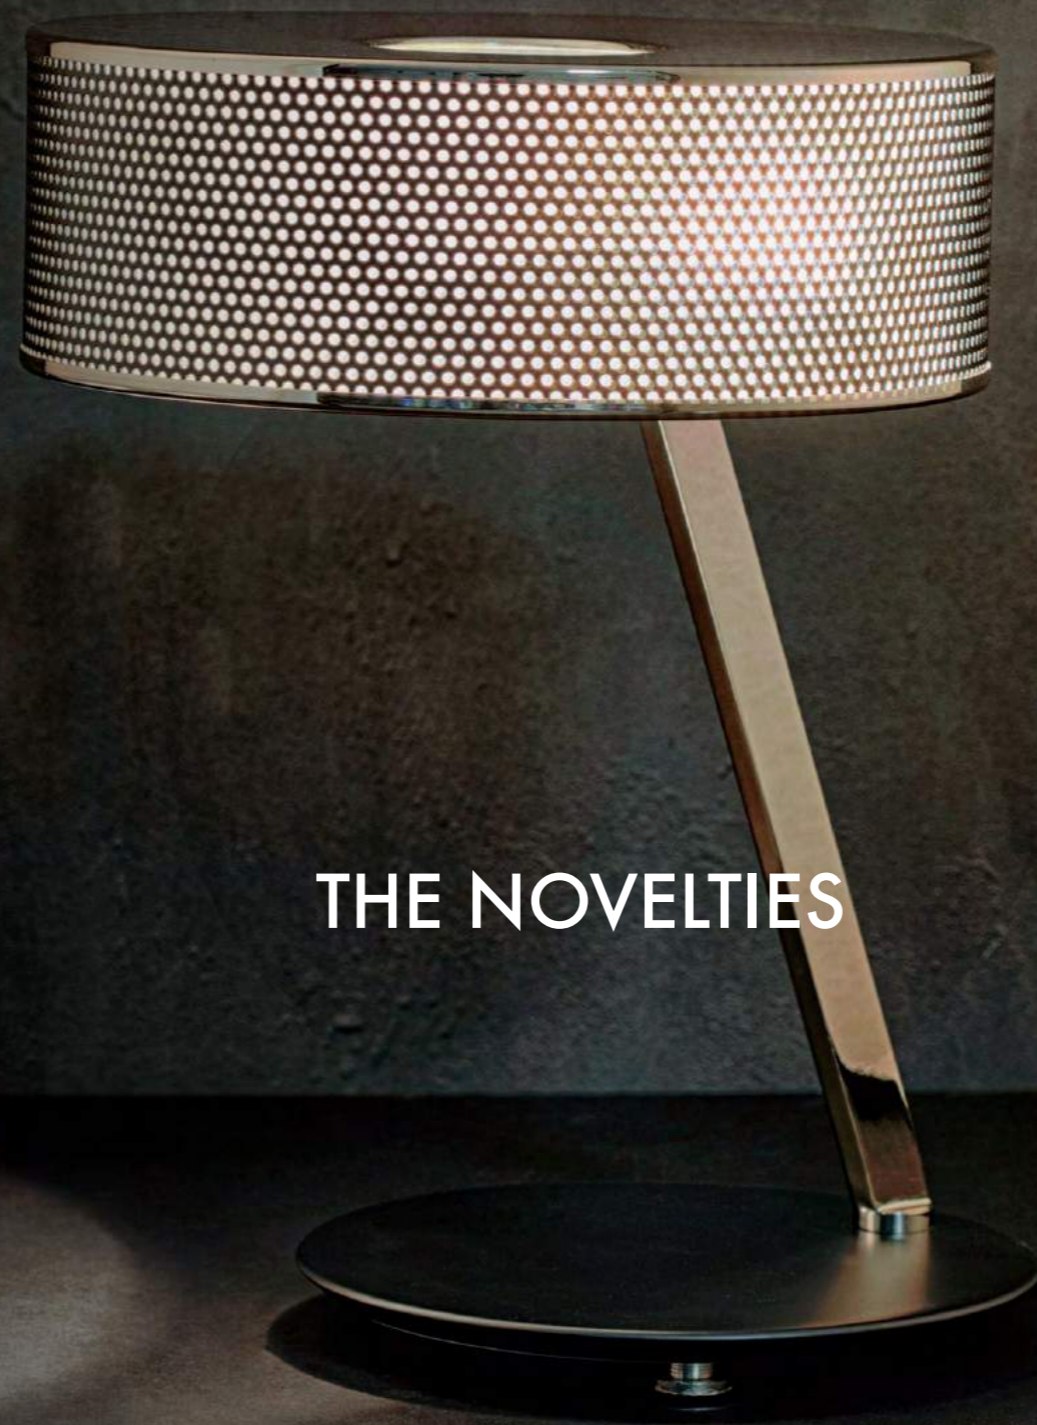

THE CLASSICS

ETTA ROUND

WITH A FEMININE TOUCH

ETTA ROUND SUSPENSION IS GOING TO GIVE THAT **FEMININE TOUCH TO OUR STAND!**

ETTA JAMES WAS THE INSPIRATION TO THIS AMAZING PIECE AND IT'S WITH PLEASURE THAT SHE WILL BE PRESENT AT 100% DESIGN THIS YEAR! COME AND MEET HER!

JANIS FLOOR

ACAPELLA STYLE

JANIS FLOOR LAMP HAS THE **MODERN AND MID-CENTURY STYLE** THAT EVERY LIVING ROOM NEEDS!
JANIS IS KNOWN BY IS AMAZING ACAPELLA, OUR JANIS LIGHTING PIECE IS KNOWN BY FIT PERFECTLY YOUR INTERIOR DESIGN! WHAT ABOUT THAT?

AMY TABLE

WHAT IS DEAD MAY NEVER DIE

AMY TABLE WILL ALWAYS BE ONE OF THE MOST IMPORTANT LIGHTING PIECES THAT DELIGHTFULL HAS EVER MADE!

JUST LIKE AMY WINEHOUSE THIS ONE HAS A SPECIAL PLACE IN OUR HEARTS AND IT'S GOING TO AMAZE EVERYONE AT 100% DESIGN!

NEIL WALL

RETRO STYLE

NEIL WALL LAMP IS ONE OF OUR LATEST NOVELTIES AND WE COULDN'T BE MORE HAPPIER ABOUT HIM. HE **REPRESENTS ELEGANCE, LUXURY AND MODERN DESIGN**. WHAT YOU SEE IS WHAT YOU GET AND THIS AMAZING LIGHTING PIECE CAN BE YOURS AT 100 % DESIGN 2019!