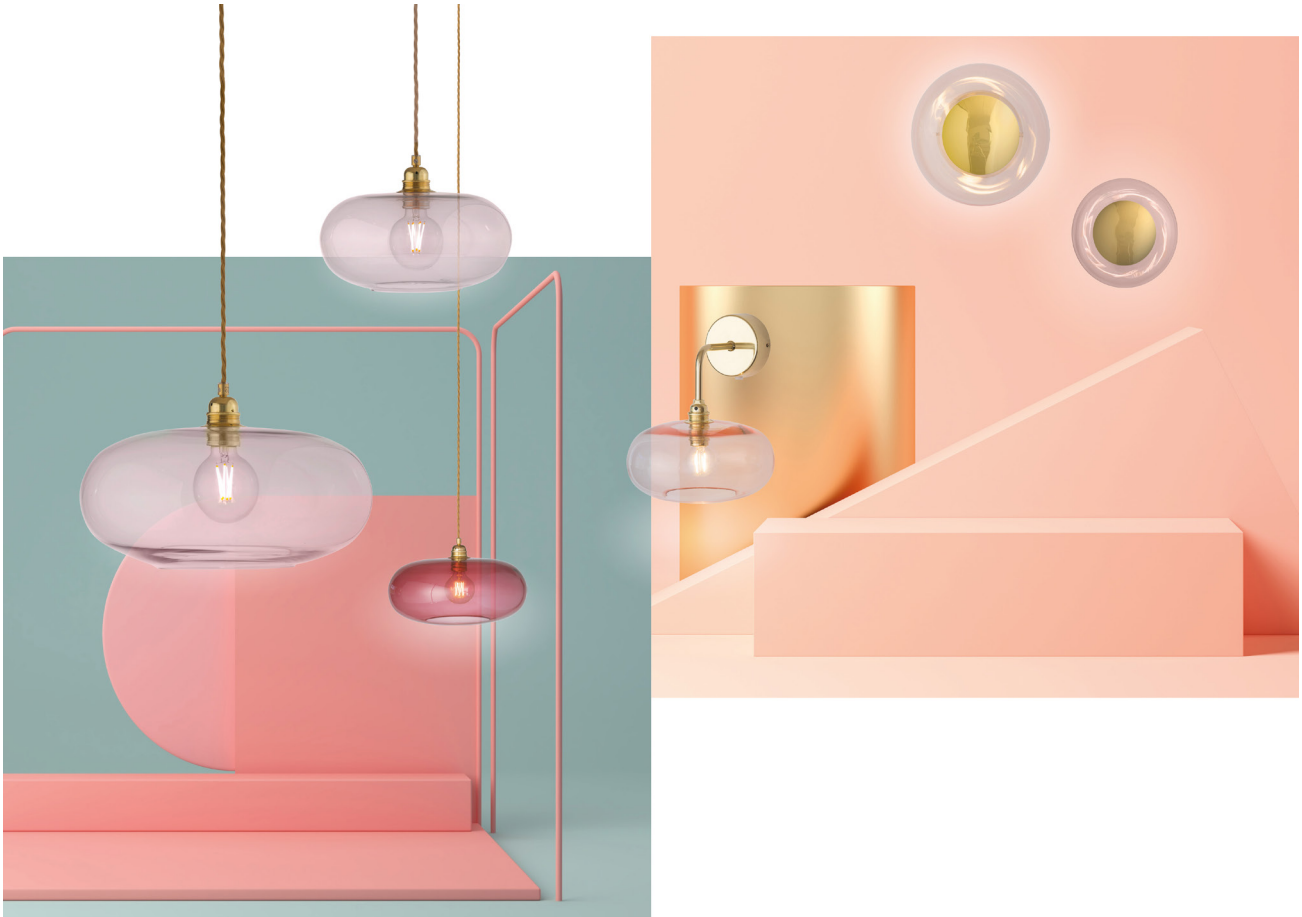

# Discover new Horizons

Rays of light shine through the transparent glass to light up any wall or ceiling. The new Horizon is clearly a statement lamp with character. The shape is edgy, infinite and wide – it's a lamp designed to create attention with its unique look. Horizon is suitable for lighting solutions in private homes as well as hotels and restaurants.

## **Earthy, warm and delightful**

Toast brings with it warmth and earthy nuances. With a touch of gold it will add contemporary luxury and nordic style to your space.

## **Our new red is Ruby**

Our new red is Ruby, and is the shade of a polished, cut Ruby gemstone. This deep, red hue adds elegance, luxury and richness to our lighting collection.

## **Colours in disguise**

Dreamy rainbows and chameleons that change their colour to blend in. Our Chameleon has a mysterious and capturing appeal meant to dazzle the eye.

Horizon is available in all the new, timeless colours: toast, angry sea, ruby, pool blue and chameleon. The Horizon, originally designed as a pendant, is now launched both as a specific wall light, as well as a version suitable for both walls and ceilings.