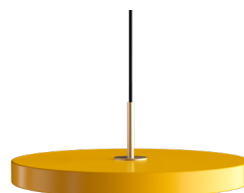

*Find more info on our website [umage.com](http://umage.com)*

**PRODUCT FACTS**

Name Asteria table, lamp incl. USB power supply  
 Designer Soren Ravn Christensen, 2019  
 Material Steel (plated brass and powder coated), Polypropylene and PMMA  
 Size Ø: 31 cm / 12.2" x H: 41.5 cm / 16.3"  
 Colours Pearl white, Anthracite grey, Forest green, Ruby Red  
 Price 299 EUR, 269 GBP, 2249 DKK, 3199 SEK

**PRODUCT FACTS**

Name Asteria Up, ceiling lamp  
 Designer Soren Ravn Christensen, 2019  
 Material Steel (plated brass and powder coated), PS and Metal canopy  
 Size Ø: 60 cm / 23.6" x H: 21 cm / 8.2"  
 Colours Pearl white, Anthracite grey  
 Price 499 EUR, 439 GBP, 3699 DKK, 5299 SEK