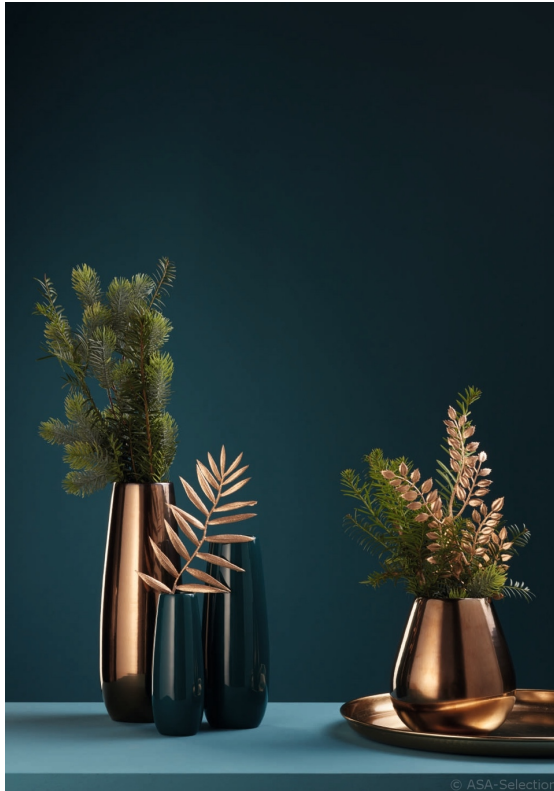

## Muga Loving

A more personal and beautiful Christmas gift cannot be given : the MUGA mug made of white porcelain has become a cult collector's edition for coffee lovers. For the Autumn / Winter Season 2019/2020, the family of MUGA Christmas Mugs will grow to a total of ten cheerfully designed members. A proud stag and two lovingly designed mushroom designs accompany the atmospheric Autumn and cheerfully celebrate the Christmas Festival. The stag, reindeer and deer family, baubles, angels and cups with the inscriptions "Merry Xmas" and "Let it Snow", the new black and gold motifs, with their original charm, are enchanting. The favourite cups for coffee connoisseurs, design fans, individualists and collectors are offered as a perfect gift idea, ready-to-go gift-wrapped.

## Mabou & Ease

They have balanced harmonic shapes and their play with the reflection makes them real eye-catchers. From the golden and petrol-coloured glazes of the Mabou planters and the vase Ease emanates a warm glow, whose shimmer changes with each new ray of light. With their timelessly elegant style, vases and planters harmonize perfectly with any living environment. In addition to their aesthetic advantages, the shapes and sizes of the two new series are perfectly matched to the creative ideas surrounding the latest plant and decoration trends.