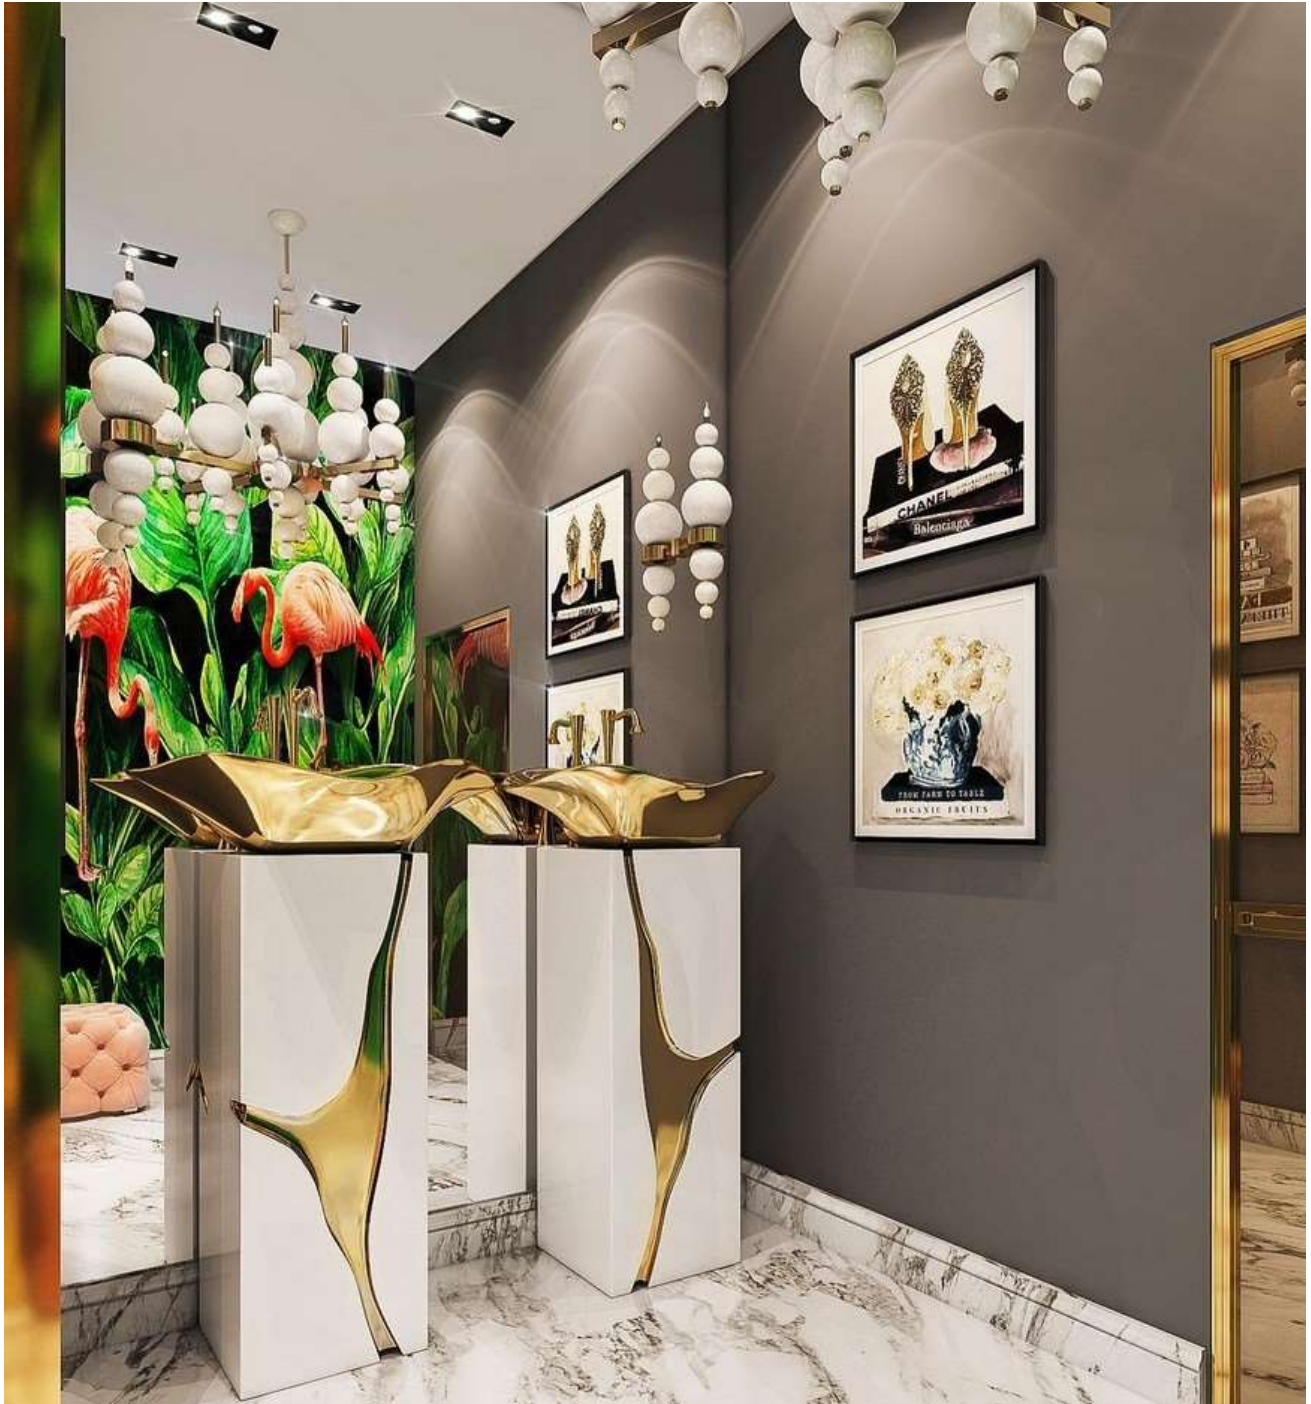

⇒ GET PRICE ⇐

This **bathroom design** is all about the marble and **luxurious colors** (black and gold) combination. The melted marble look of this **bespoke washbasin** takes us to the City of **Petra** where buildings are carved directly from the stone cliffs. By adding this washbasin to your **luxury bathroom design**, your project will transmit a sense of unique **sense of luxury** and create an **exquisite environment**.

BRABBU
DESIGN FORCES

MAISON VALENTINA®
LUXURY BATHROOMS

RUG'SOCIETY
THE DELUXE OF PAST & PRESENT

⇒ GET PRICE ⇐

For a successful **black and gold combination**, the **Eden freestanding** is everything you need in your **luxury bathroom design**. This **bespoke freestanding design**, inspired by the shape of a tree stump, is made of casted aluminum creating this amazing organically shaped freestanding. Its **built-in sink** has a special rough-textured surface, reminding the growth rings.

To Complete The Look...

⇒ GET PRICE ⇐

With black walls and floors, you absolutely need to add a few golden touches in your [luxury bathroom design](#), and the Brubeck wall fixture with an instant classic sculptural design is the perfect way to do that. This [lighting design](#) adds a music-inspired art deco twist to your [bathroom design](#) thanks to its dramatic pipe organ shape.

⇒ GET PRICE ⇐

If you want to mix the shiny golden color with your favorite bright color tones, then the [Lapiaz square freestanding](#) is the perfect statement piece for your [luxury bathroom design](#). Inspired by natural stone cracks, this [high-end freestanding design](#) features an incredible fissure handcrafted