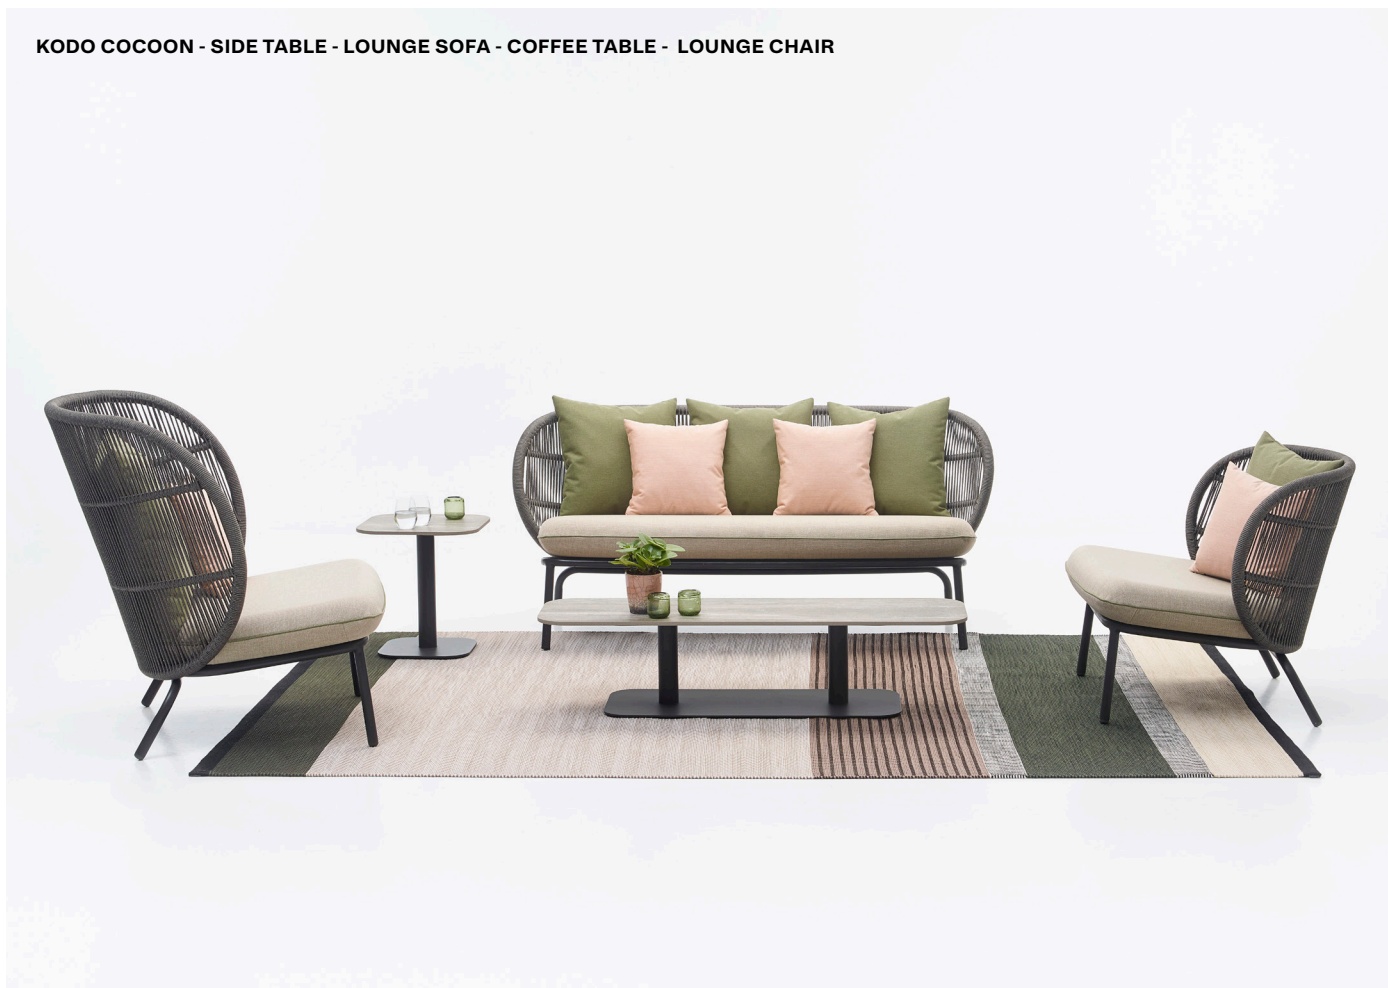

KODO DINING TABLE - KODO DINING CHAIR

KODO COCOON - SIDE TABLE - LOUNGE SOFA - COFFEE TABLE - LOUNGE CHAIR