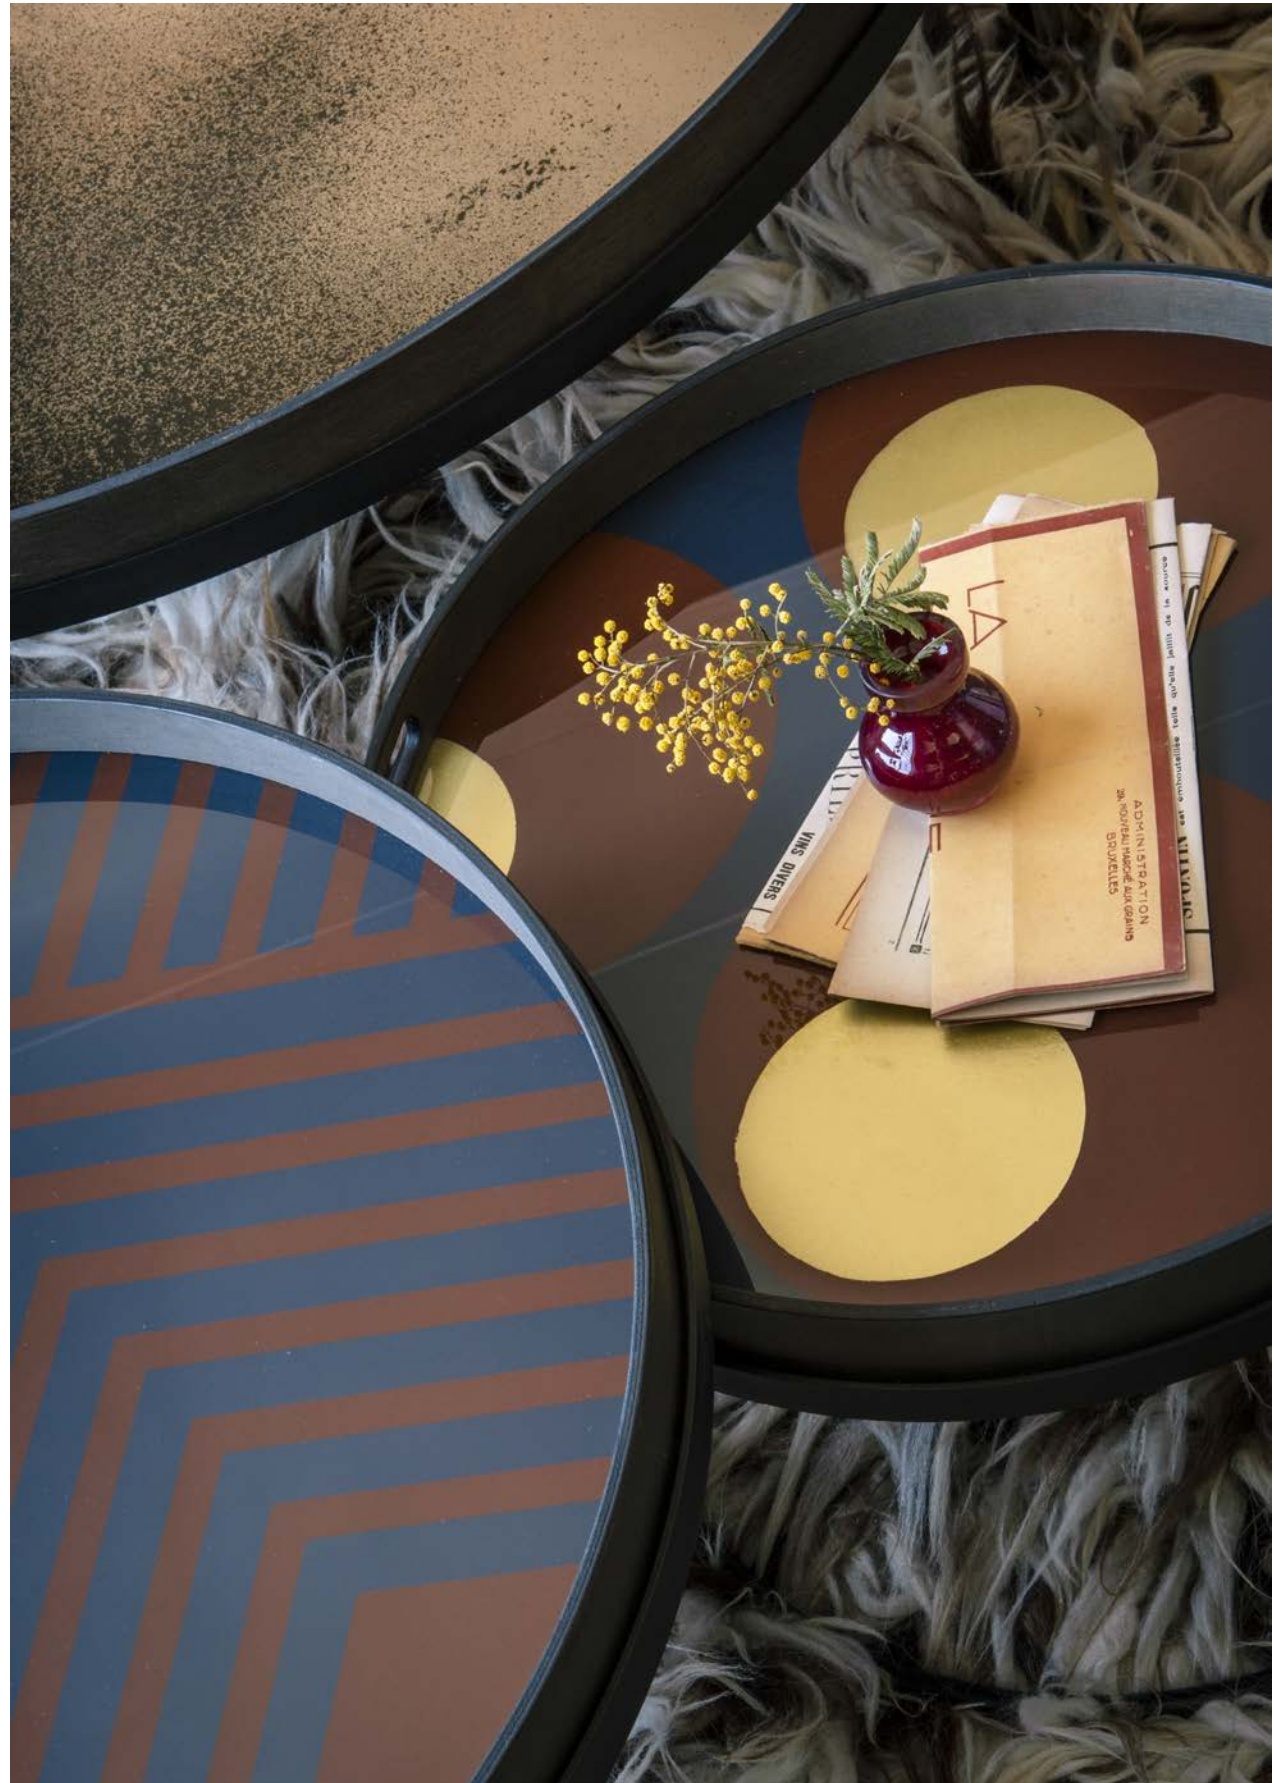

## SWIVEL ARMCHAIR

SPINNING AROUND

Inspired by Mid-Century Modern armchairs, known for their exemplary proportions and comfort. The fixed metal base in rosé gold allows the chair to spin around its axis while you are sipping from a cocktail or reading your favorite magazine. Wrapped in the most lustrous velvet.