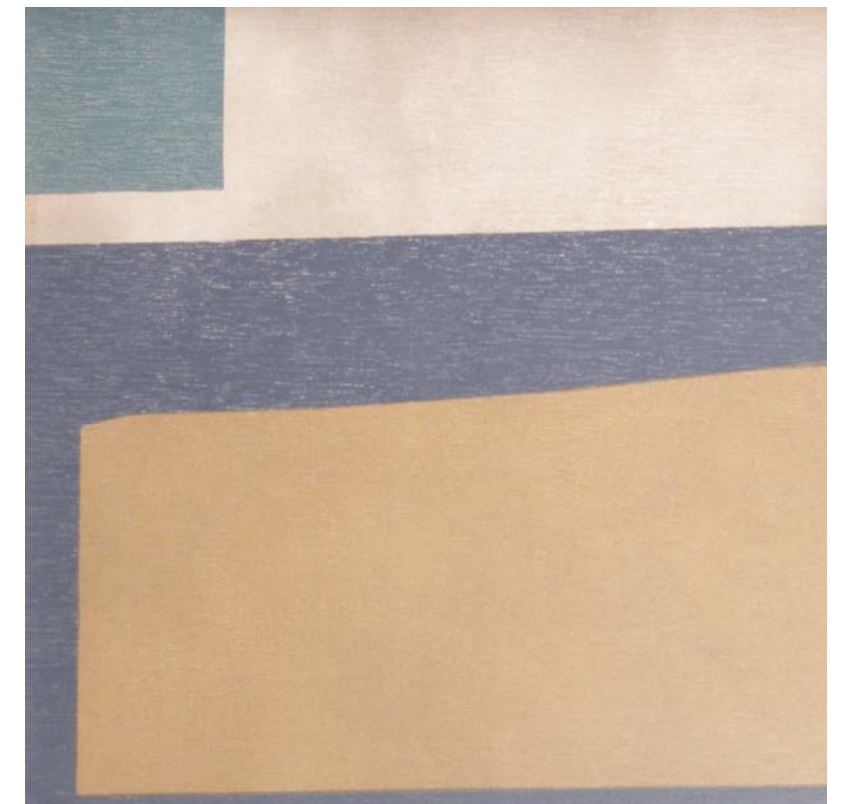

TRAY DESIGNS

Due to the hand-created nature of our products, each item will vary slightly. We consider this a sign of uniqueness.

URBAN GEOMETRY

SLATE CURVES

GEO STUDY