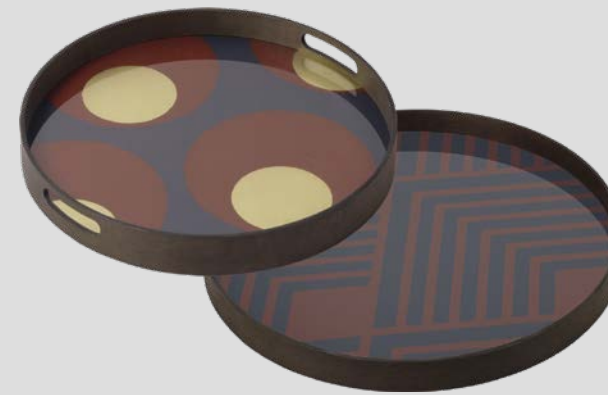

#20933 turkish dots
#20934 midnight chevron