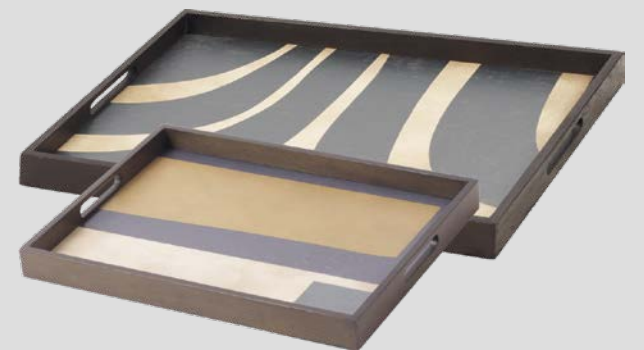

#20398 geo study
#20940 slate curves