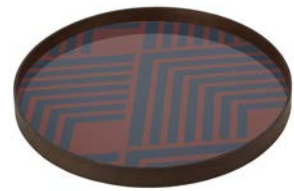

## GEO STUDY

#20938 **SMALL**  
46x36x4cm - 18"x14"x1,6"  
driftwood tray

ORANGE CHEVRON

#20935 **LARGE**  
61x61x4cm - 24"x24"x1,6"  
glass tray

GRAPHITE CURVES

#20939 **MEDIUM**  
69x31x5cm - 12"x27"x2"  
driftwood tray

MIDNIGHT CHEVRON

#20934 **LARGE**  
61x61x4cm - 24"x24"x1,6"  
glass tray

TURKISH DOTS

#20933 **SMALL**  
48x48x4cm - 19"x19"x1,6"  
glass tray

GRAPHITE CHEVRON

#20932 **SMALL**  
48x48x4cm - 19"x19"x1,6"  
driftwood tray