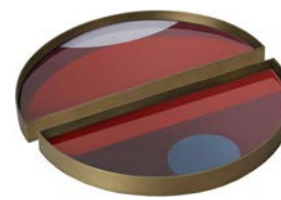

- Dawn Sweitzer

MINI TRAYS

GEO STUDY

#20930  
23x23x3cm - 9"x9"x1"  
driftwood tray - wooden rim

BLUSH CURVE

#20941  
15x30x3cm - 6"x12"x1"  
glass tray - metal rim

GRAPHITE CHEVRON

#20931  
30x30x3cm - 12"x12"x1"  
driftwood tray - wooden rim

GARNET CURVE

#20942  
15x30x3cm - 6"x12"x1"  
glass tray - metal rim