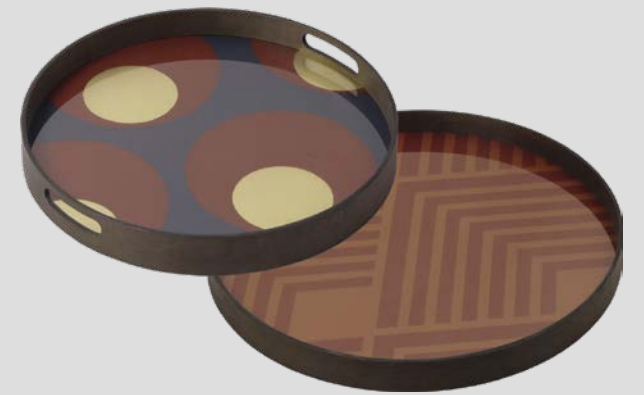

# THE PERFECT COMBINATION

Choose your favorite tray combination on the NOTRE MONDE's tray table sets to create a personal piece that is uniquely yours.

#20932 graphite chevron  
#20936 folk

#20933 turkish dots  
#20934 midnight chevron

## SWIVEL ARMCHAIR

SPINNING AROUND

Inspired by Mid-Century Modern armchairs, known for their exemplary proportions and comfort. The fixed metal base in rosé gold allows the chair to spin around its axis while you are sipping from a cocktail or reading your favorite magazine. Wrapped in the most lustrous velvet.