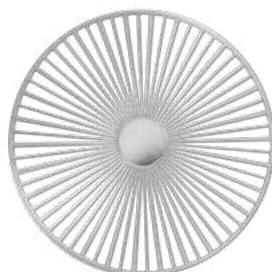

SOLAR_BROCH GD ARG
métal argenté
silver-tone stainless steel

EAN 3760180724826