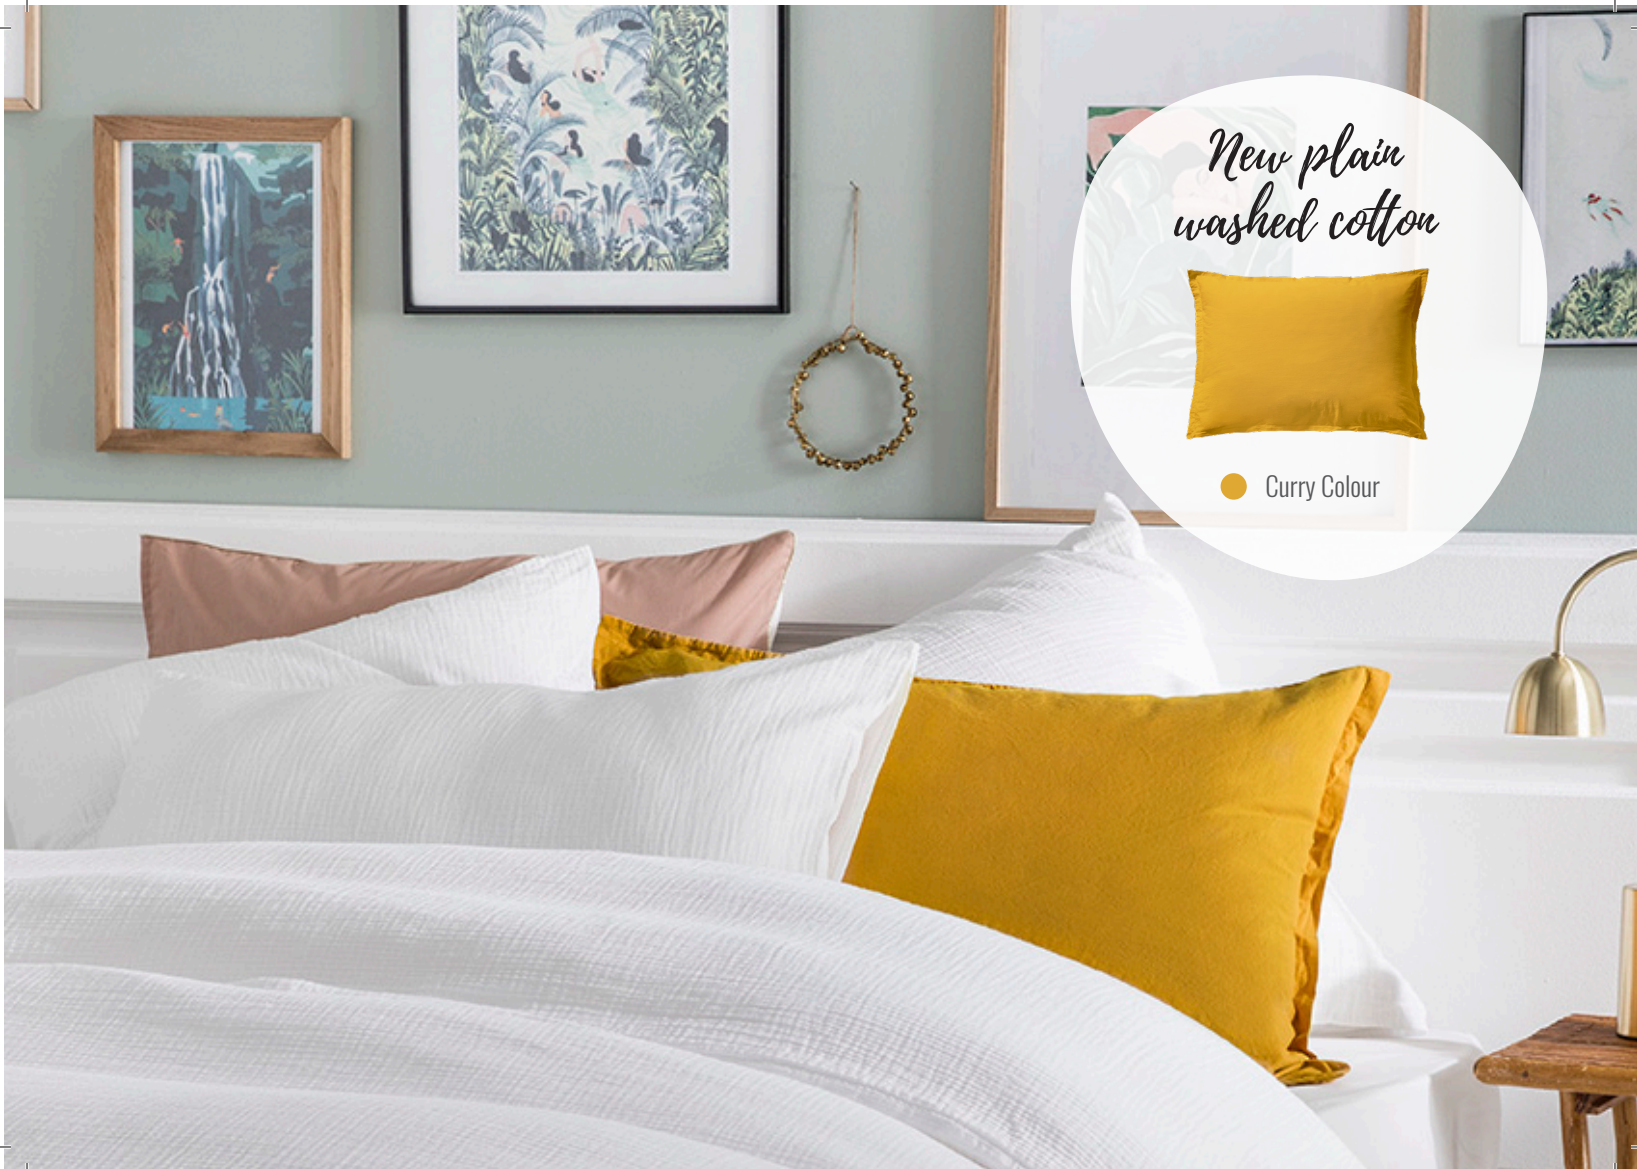

● Curry Colour