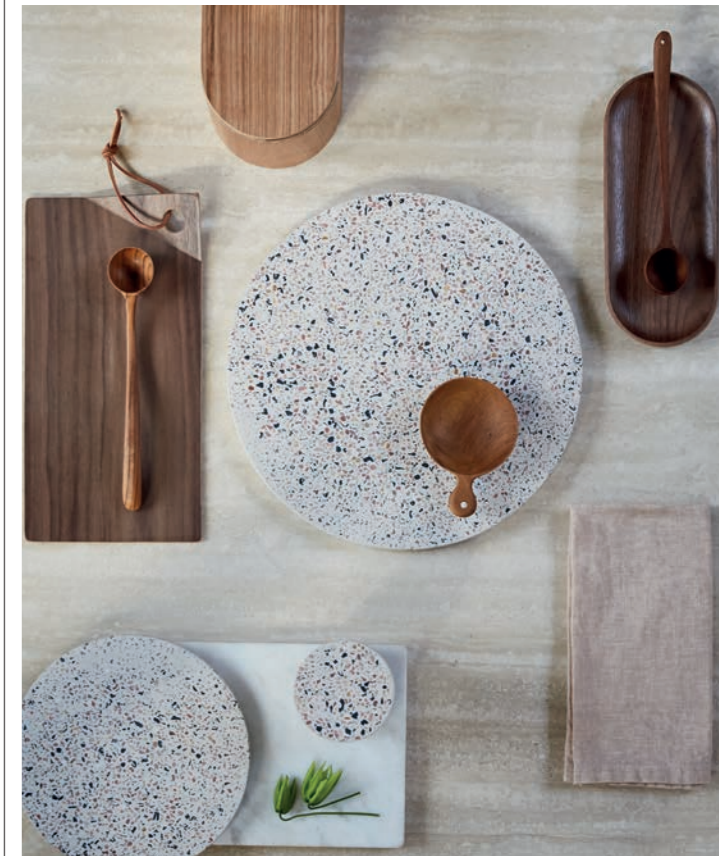

TERRAZZO STORAGE JAR S
AKE1133 | Ø 8,2X9,8CM

TERRAZZO CUTTING PLATE L
ABR2223 | Ø 30X1,3CM

WILLOW WOODEN STORAGE BOX
AOA9977 | 23X11X10CM