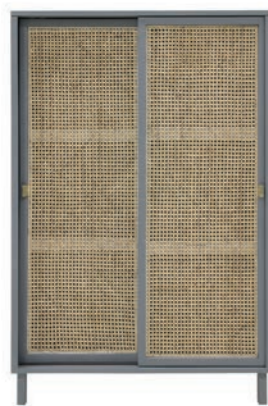

# 'GET THE LOOK'

---

/ pick your favourite(s)

GREEN GLASS VASE M  
AGL4448 | Ø 11X17CM

MASK WALL ORNAMENT L MATT WHITE  
AWD8886 | 13X1X23,5CM

SIDE TABLE M WALNUT  
MTA2822 | Ø 43,5X49,5CM

GREEN GLASS VASE L  
AGL4446 | Ø 19,5X25CM