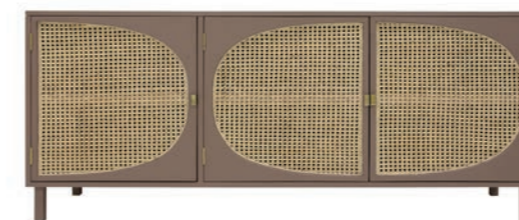

FELT SEAT COVER CAMEL  
TOT4041 | Ø 35X4CM

METAL WIRE CHAIR SKIN  
MZM4792 | 47X54X86CM  
SEAT HEIGHT 42 CM

WEBBING DRESSOIR  
MKA1931 | 160X40X81CM

TINY ART FRAME L SAND  
AWD8887 | 78,5X98,5X2CM