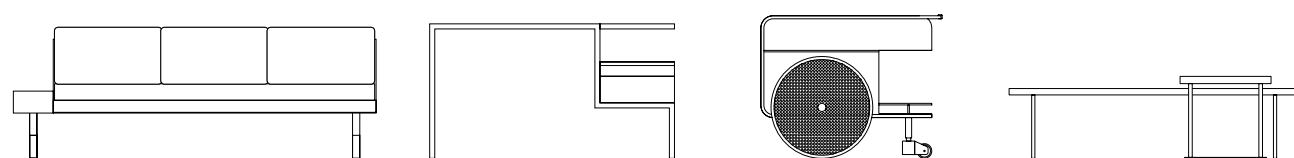

— PAGE 16 —

TRINK
BAR CART
BY STUDIO CARMEL

— PAGE 16 —

MID
STRAIGHT SOFA
BY MEGHEDI SIMONIAN

	EKO SHELVING SYSTEM	PIER TABLE	RESIDENCE BRIDGE ARMCHAIR	RESIDENCE CHAIR
Designer	Studio Caramel	Voisin Guillemin	Jean Couvreur	Jean Couvreur
Length	192 cm	240 cm	59,5 cm	43 cm
Depth	35 cm	70 cm	52 cm	50 cm
Height	176 / 145 / 71 cm	74,5 cm	80 cm	77 cm
Seating Height			46 cm	46 cm
Material	Steel, brass	Walnut, steel, brass	Steel, fabric	Steel, fabric

MID
STRAIGHT SOFA

KTAB
DESK

TRINK
BAR CART

FRIANDISE
COFFEE TABLE

	MID STRAIGHT SOFA	KTAB DESK	TRINK BAR CART	FRIANDISE COFFEE TABLE
Designer	Megheddi Simonian	José Pascal	Studio Caramel	Studio Caramel
Length	200 cm	135 cm	100 cm	160 cm
Depth	70 cm	45 cm	54 cm	80 / Ø 50 cm
Height	74 cm	74 cm	75 cm	H 38 / 45 cm
Seating Height	41 cm			
Materials	Walnut, fabric	Walnut, steel	Walnut, steel, aluminium	Walnut, polyrey, steel