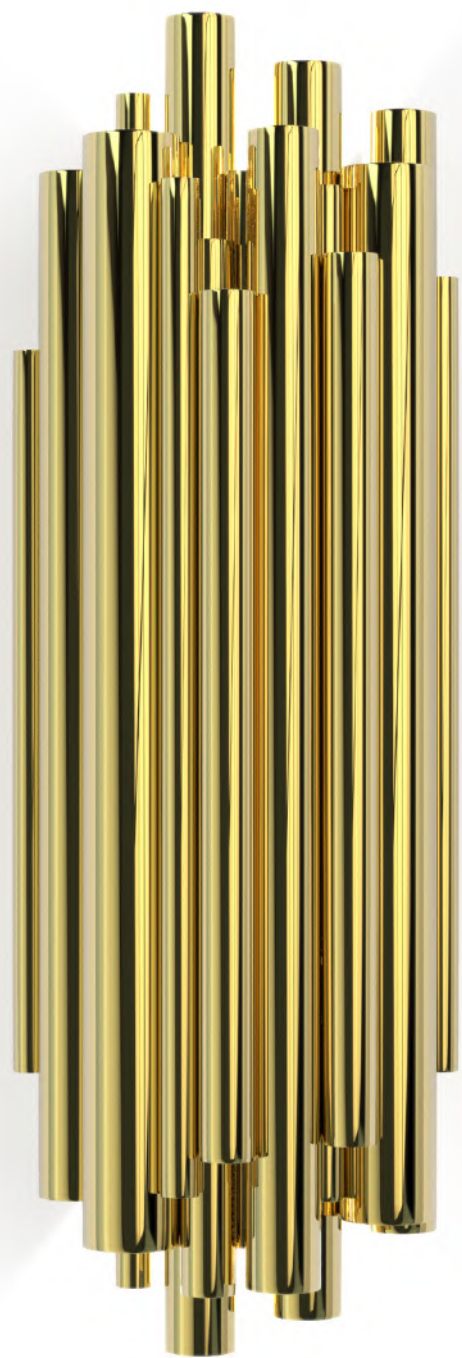

BRUBECK WALL LAMP

Brubeck Wall from the Brubeck Family, one of the most important families who are included in the Graphic Collection, this is one of the reasons who makes him so big. It is composed by a series of handmade brass tubes that are all welded together by hand. For a finishing touch, it boasts a very art deco gold-plated finish.