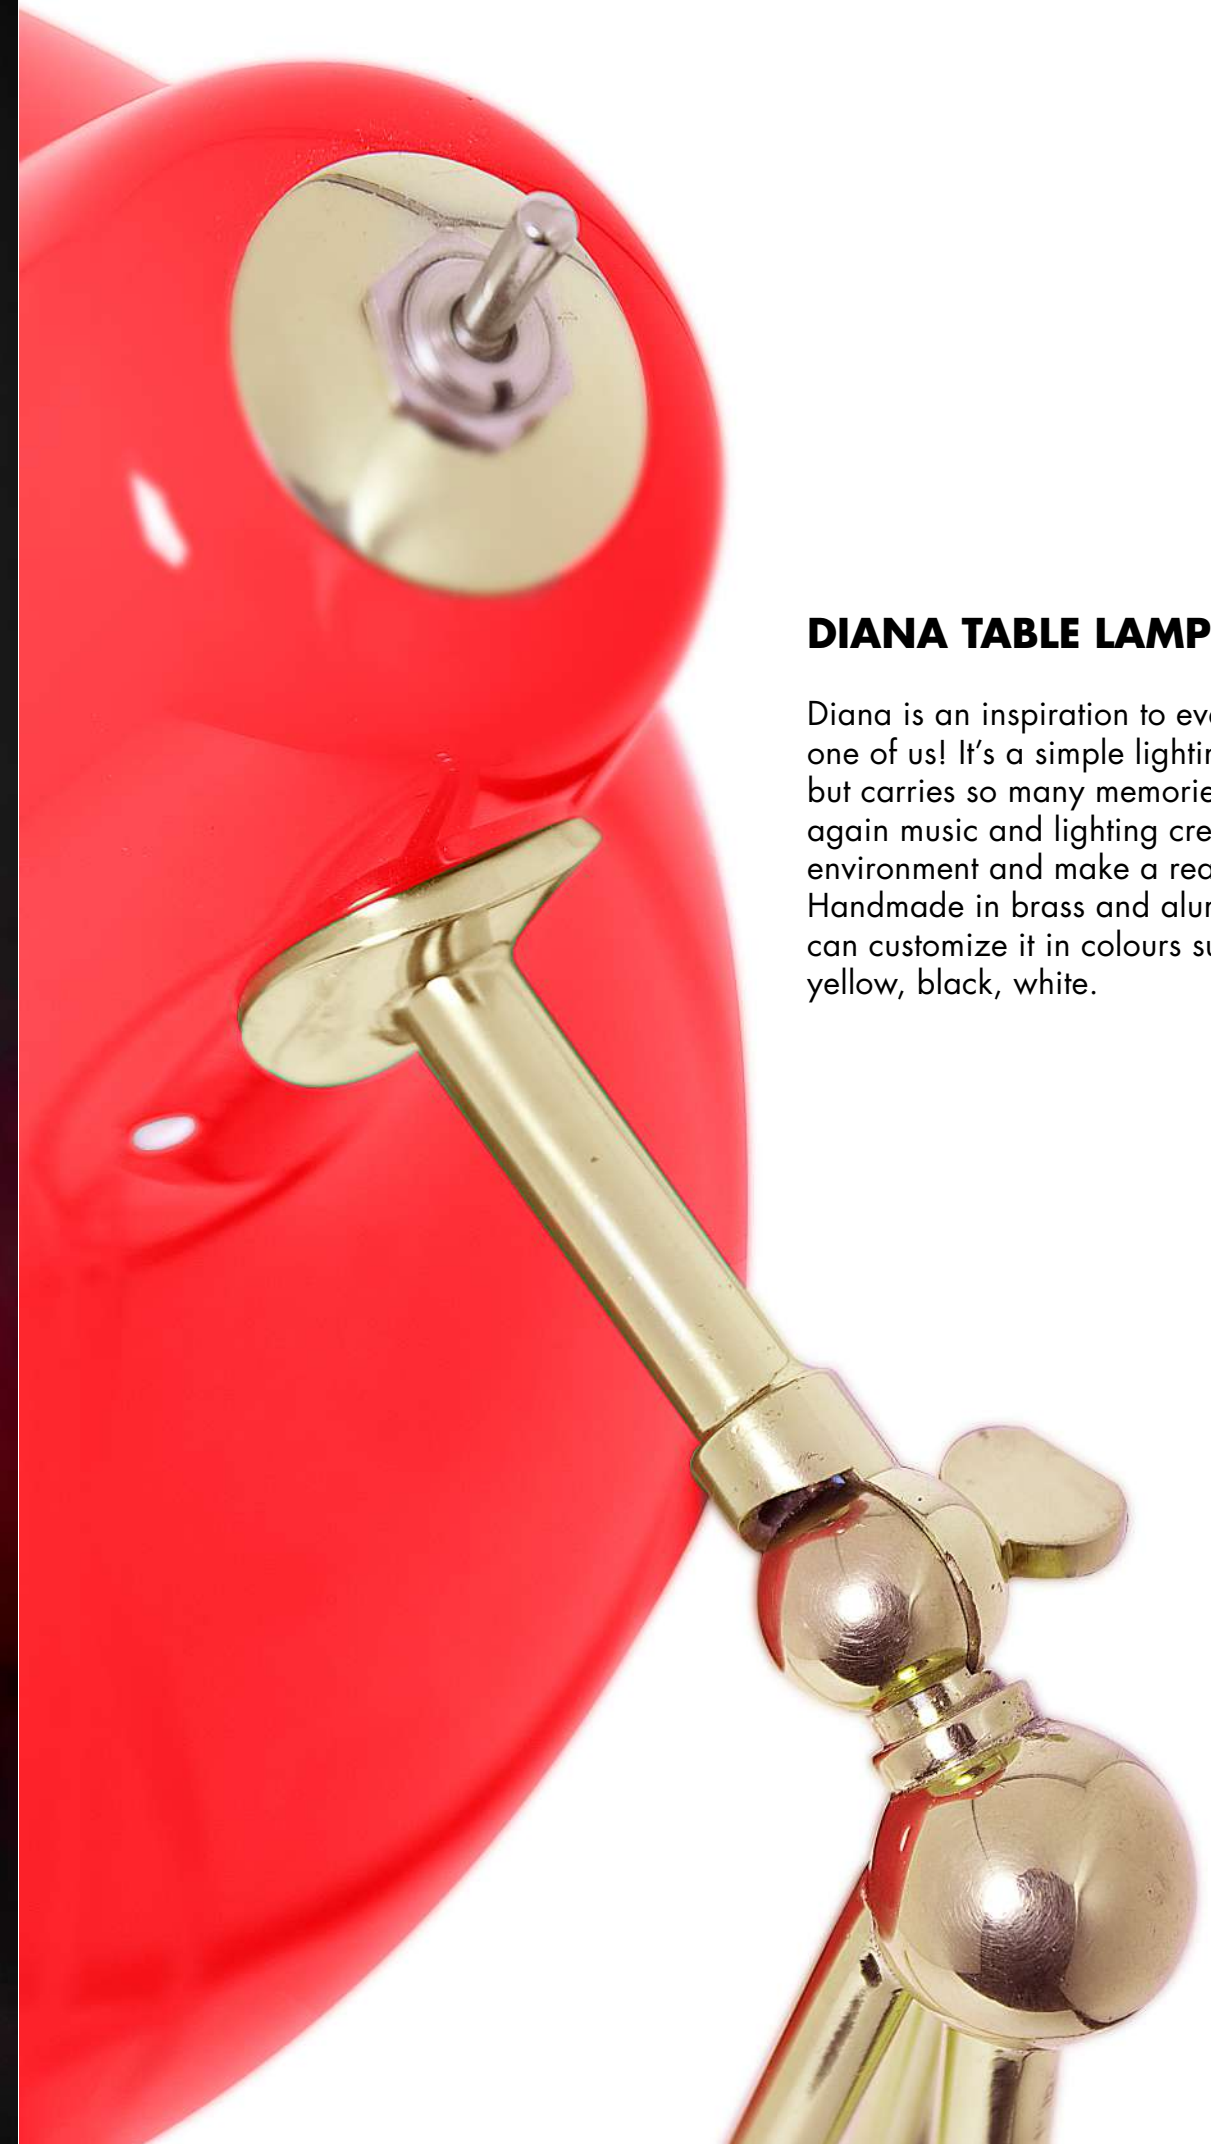

SINATRA FLOOR LAMP

ATOMIC PENDANT

Atomic will make the difference. Versatility and uniqueness, this are the main characteristics of the lighting piece. Handmade using materials such as brass, steel and aluminum, by the most passionate skilled artisans, this one will make you fall in love.

CLARK SUSPENSION

Clark is such a classic, he gives a sense of musicality that can not be unnoticed. His design is the proof of this music feeling. Music and lighting perfectly bond, this is Clark. Handmade in brass, the standard finish is gold-plated, but he is customizable so you can also choose copper, nickel or aged brass.

AMY FLOOR LAMP

Amy Whitehouse was the inspiration to this lighting piece and we have to admit that if we look to Amy Floor we remember immediately of Whitehouse, the form of her hair and her golden ring. Amy is a classic and modern at the same time which makes this iconic lighting piece legendary.