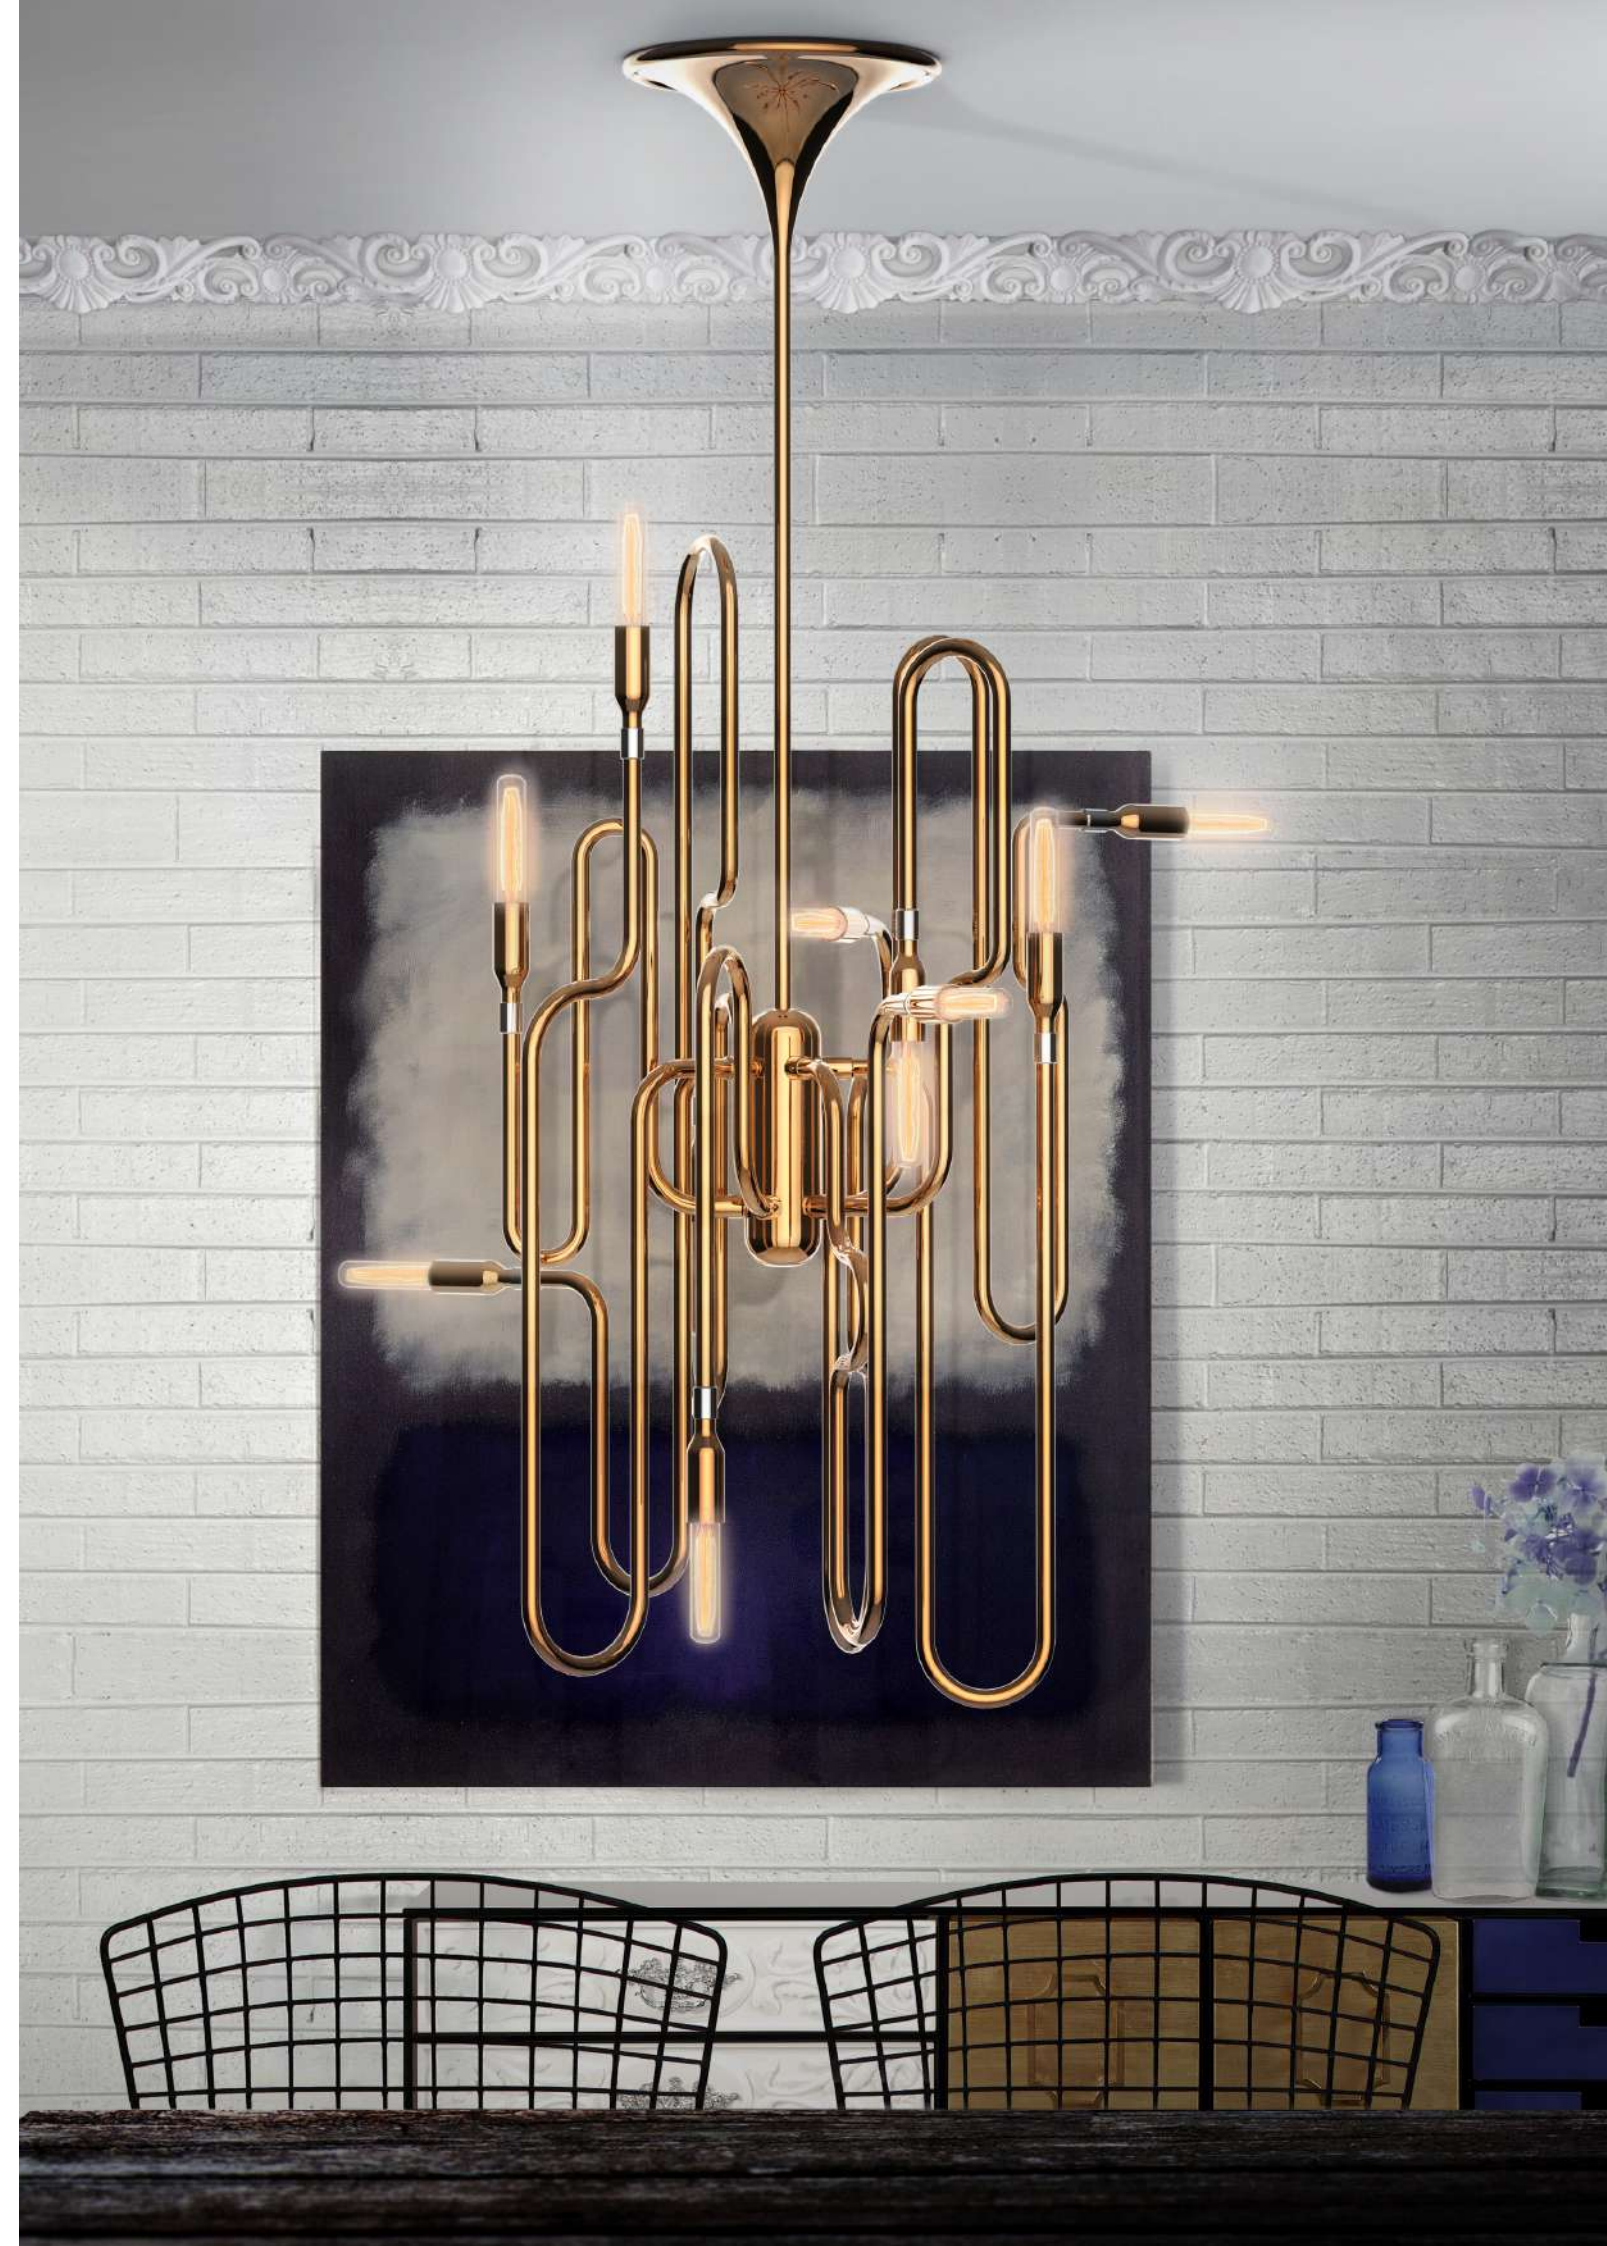

SINATRA FLOOR LAMP

ATOMIC PENDANT

Atomic will make the difference. Versatility and uniqueness, this are the main characteristics of the lighting piece. Handmade using materials such as brass, steel and aluminum, by the most passionate skilled artisans, this one will make you fall in love.

CLARK SUSPENSION

Clark is such a classic, he gives a sense of musicality that can not be unnoticed. His design is the proof of this music feeling. Music and lighting perfectly bond, this is Clark. Handmade in brass, the standard finish is gold-plated, but he is customizable so you can also choose copper, nickel or aged brass.

AMY FLOOR LAMP

Amy Whitehouse was the inspiration to this lighting piece and we have to admit that if we look to Amy Floor we remember immediately of Whitehouse, the form of her hair and her golden ring. Amy is a classic and modern at the same time which makes this iconic lighting piece legendary.

DIANA TABLE LAMP

Diana is an inspiration to every single one of us! It's a simple lighting piece but carries so many memories. Once again music and lighting create the best environment and make a real statement. Handmade in brass and aluminum. You can customize it in colours such as red, yellow, black, white.