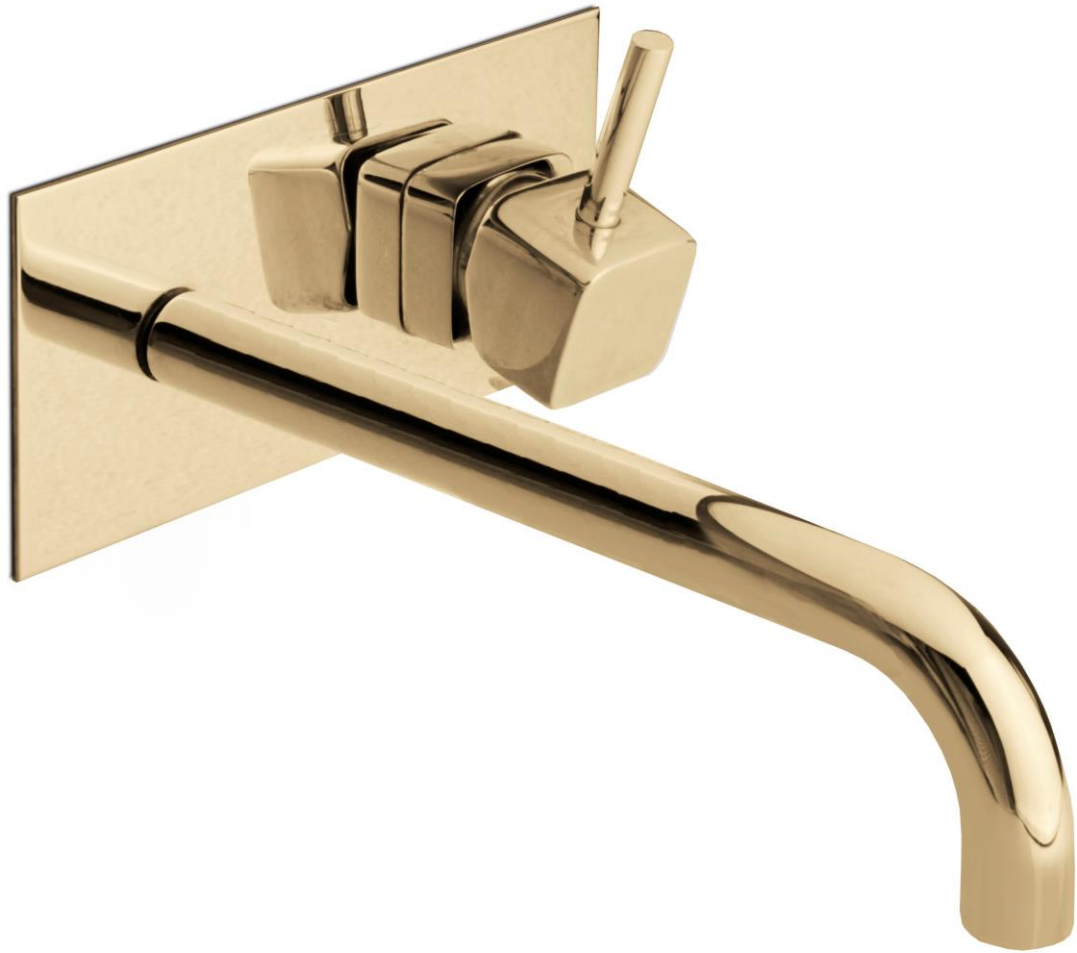

Personalize your bathroom and make sure you get the most exquisite and unique environment!

**See Also : The Best Products for your Hospitality Project: Find them at EquipHotel**

Imagine entering this magnificent bathroom hotel... Here you will find our **Koi Rectangular Vessel Sink, Groove Wall Mixer Tap, Abyss Jellyfish Surface** and finally, the **Galliano Wall Lamp!**

## **Koi Rectangular Vessel Sink:**

**BRABBU**  
DESIGN FORCES

**MAISON VALENTINA®**  
LUXURY BATHROOMS

**RUG'SOCIETY**  
THE DELUXE OF PAST & PRESENT

## Groove Wall Mixer Tap:

**Abysm Jellyfish Surface**

With our **ATO (Assemble To Order) Collection**, you are able to choose different Maison Valentina's products and assemble them to complete your own luxury design.

Specially thought for **Hospitality & Contract projects**, this collection will fulfill every single dream you have!

And If you prefer lighter colors, we also have a suggestion for you! ... Here you will find our **Symphony Vessel Sink**, **Timeless Three Hole Mixer Tap**, **Gold Onyx Surface** and finally, the **Waterfall Pendant!**