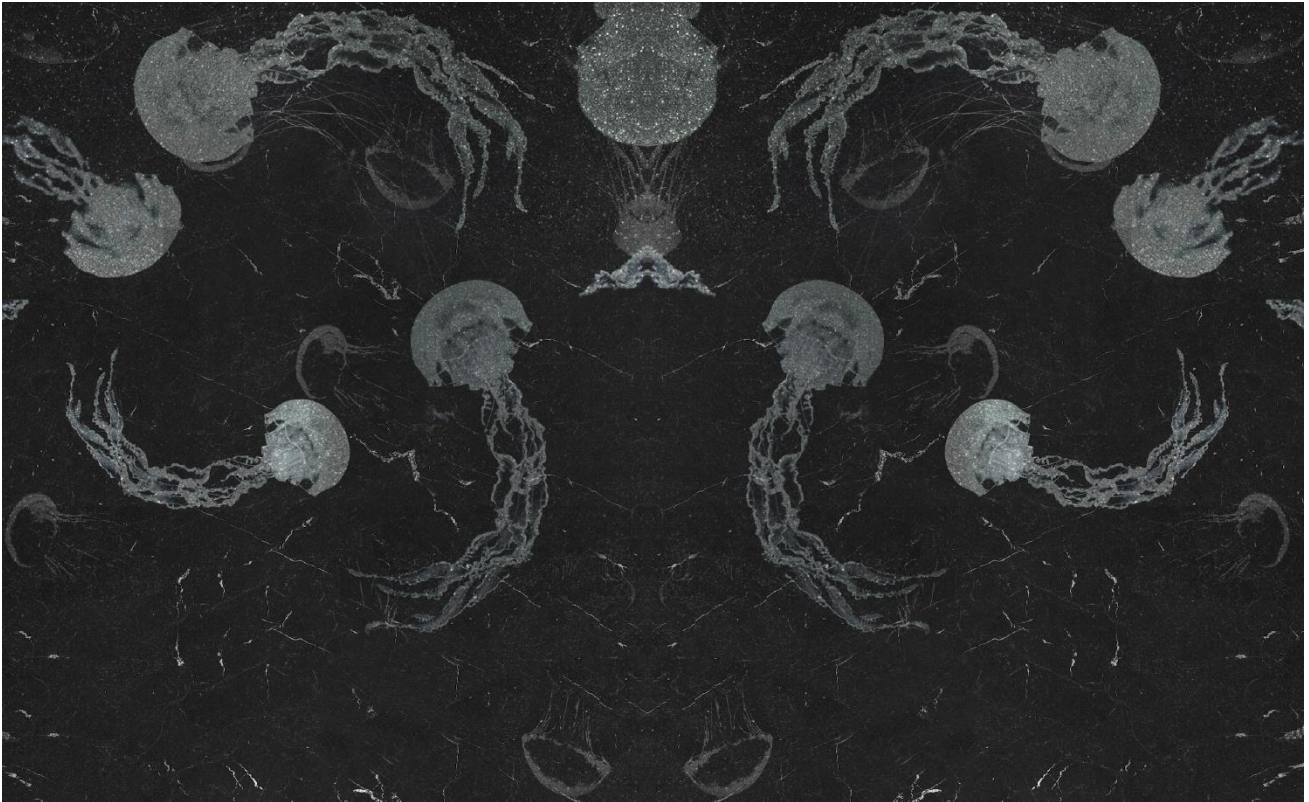

## Groove Wall Mixer Tap:

**Abysm Jellyfish Surface**

With our **ATO (Assemble To Order) Collection**, you are able to choose different Maison Valentina's products and assemble them to complete your own luxury design.