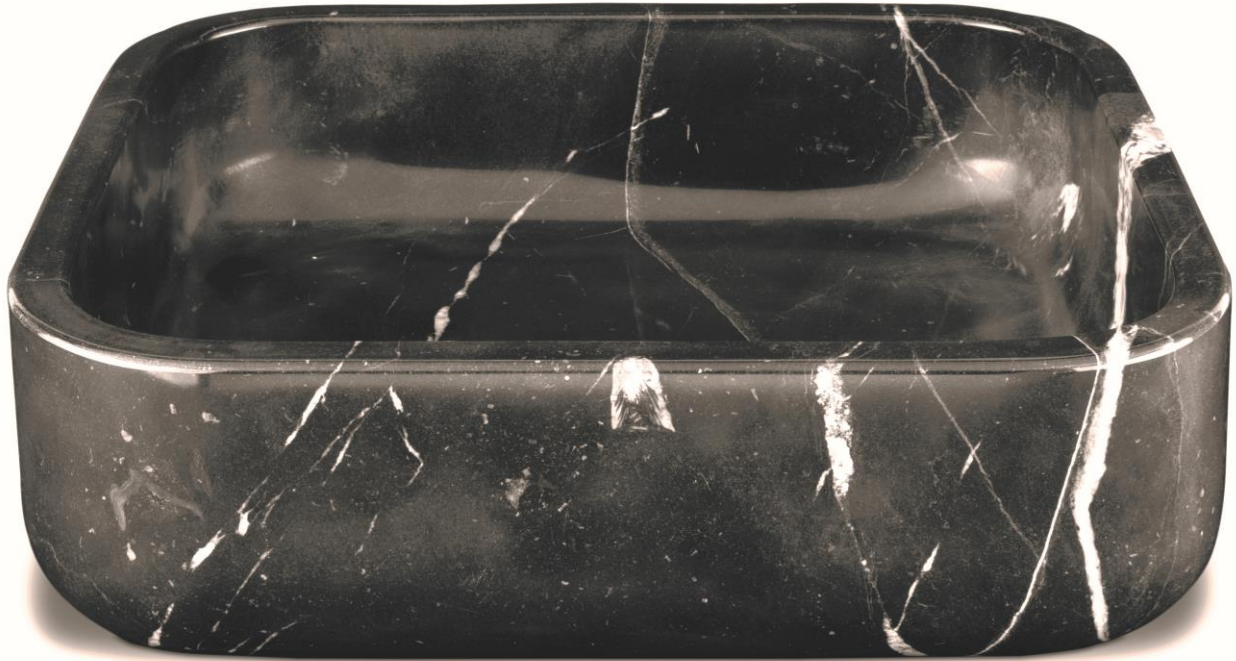

BRABBU
DESIGN FORCES

MAISON VALENTINA®
LUXURY BATHROOMS

RUG'SOCIETY
THE DELUXE OF PAST & PRESENT

Koi Rectangular Vessel Sink: