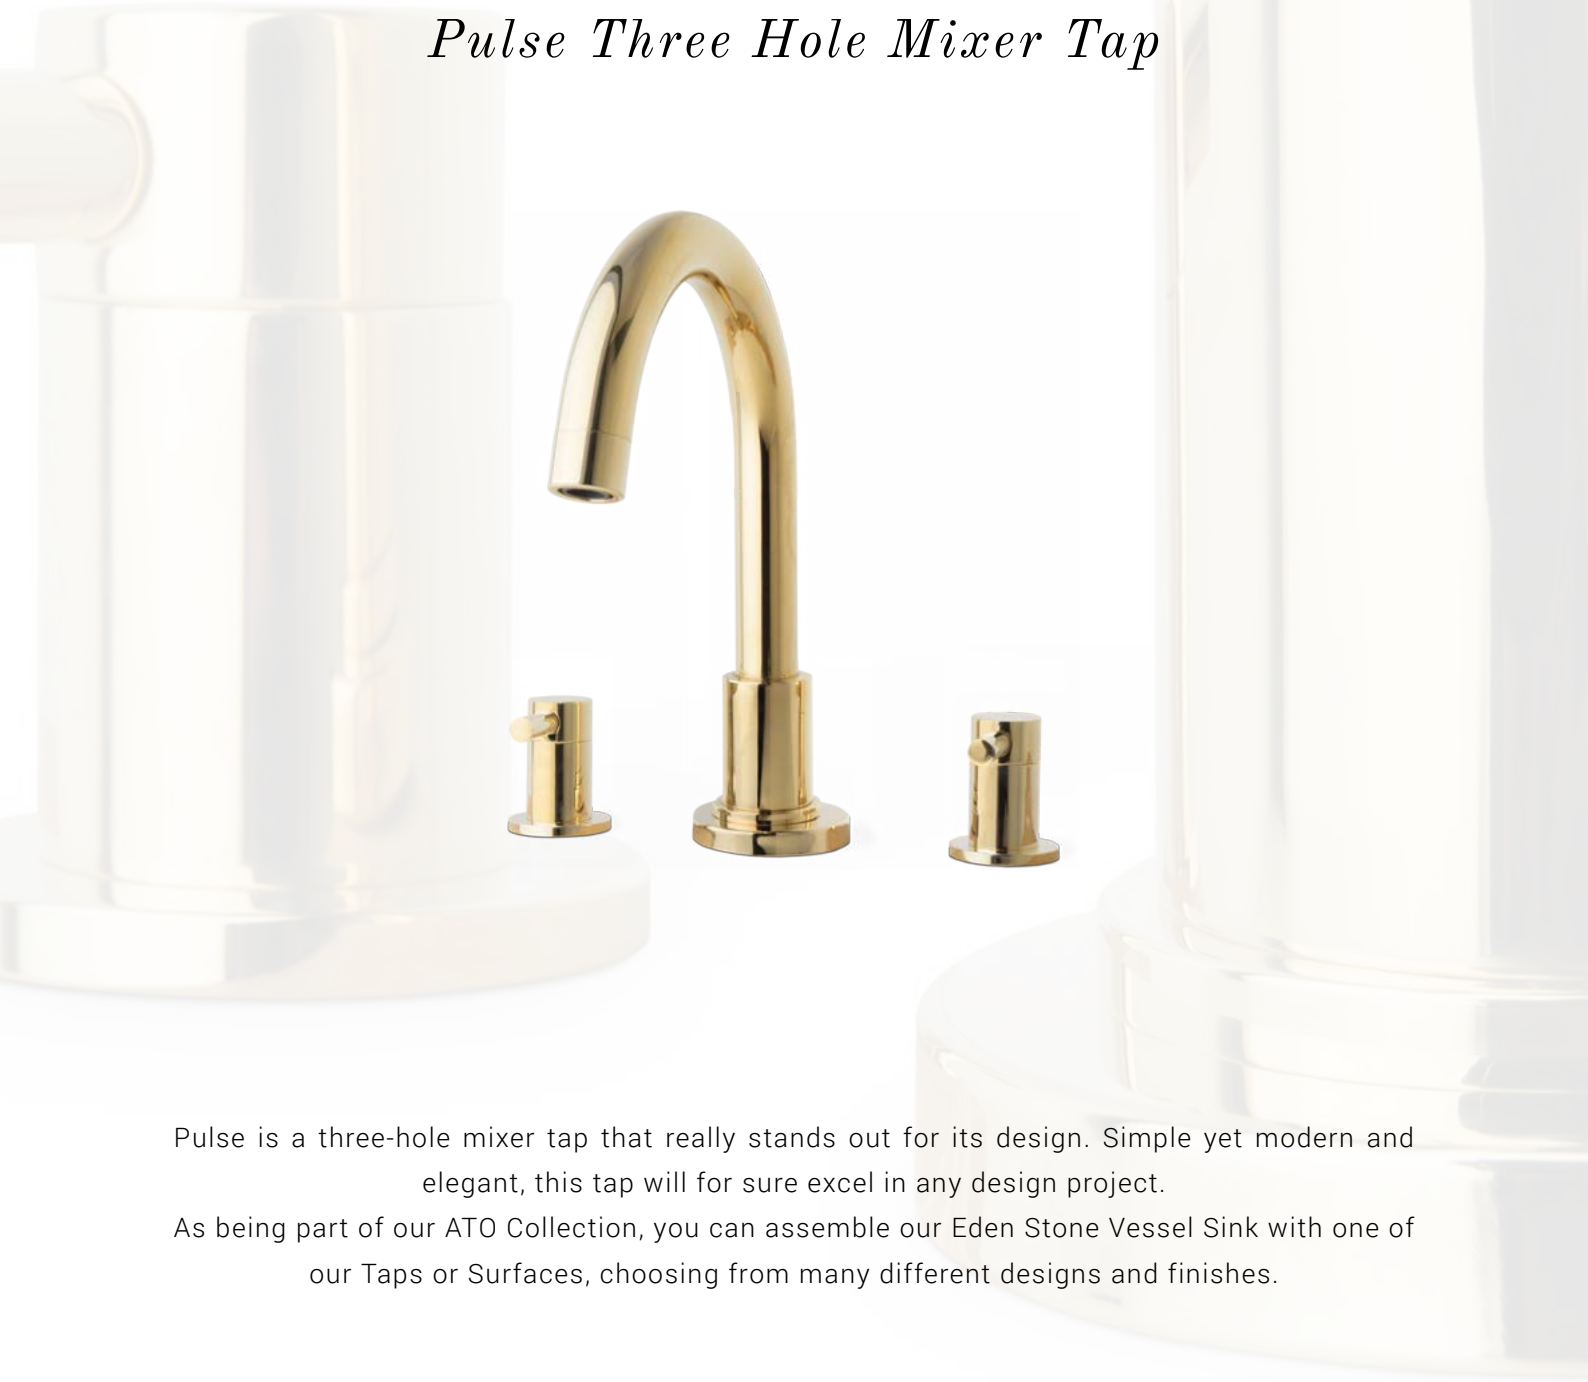

MAISON VALENTINA | LUXURY BATHROOMS

WWW.MAISONVALENTINA.NET | PRESS@MAISONVALENTINA.NET

NEWTON FAMILY

Newton Washbasin

Newton is an organic shaped washbasin made out of casted aluminum spheres that merge to create a tabletop, providing a unique design approach to this bathroom decor piece. The spheres are finished with a high gloss black lacquer, contrasting with the cutter ones on the counter, finished in casted brass. It features an integrated round sink in polished brass for some golden accent. It is a true piece of art!

OTHER PRODUCTS OF **THE NEWTON FAMILY**

NEWTON BATHTUB

NEWTON FREESTANDING

MAISON VALENTINA®
LUXURY BATHROOMS

ATO COLLECTION

Pulse Three Hole Mixer Tap

Pulse is a three-hole mixer tap that really stands out for its design. Simple yet modern and elegant, this tap will for sure excel in any design project.

As being part of our ATO Collection, you can assemble our Eden Stone Vessel Sink with one of our Taps or Surfaces, choosing from many different designs and finishes.

OTHER PRODUCTS OF **ATO COLLECTION**

VESSEL SINKS

TAPS

VESSEL SINKS

MAISON VALENTINA®
LUXURY BATHROOMS

EDEN FAMILY

Eden Towel Rack

Eden towel rack features two arms fully produced in high end polished cast brass. It is both functional and stylish, with a delicate engraved base. You can hang all your bath towels or accessories and move it freely throughout your master bathroom.