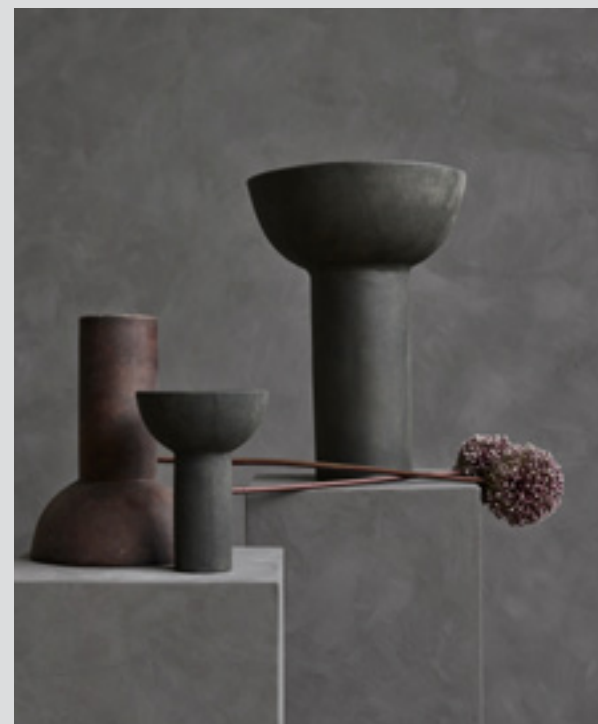

Block

Designed by 101 Copenhagen Design House

The Block vases are handmade ceramic vases that come in three sizes each in a different color. The block vase is a unique and unusual vase that can also be used as a bowl. Style it with your favorite pieces of decoration to give it a personal look.

The Block vase is also available in high quality mango wood.

B