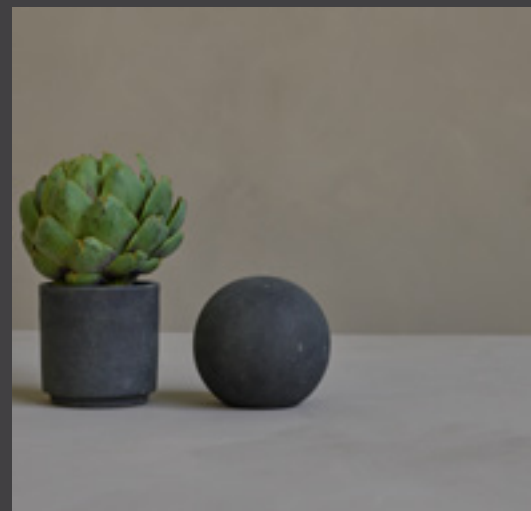

The Japan series is a collection of smaller handmade ceramic storage objects. They are individually designed for the purpose of containing some of your most valuable belongings. The Japan series is full of character and has relaxed, organic shapes and with its reactive glaze creates beautiful variations in its color adding interest to any interior scheme.

Japan comes in 4 distinct styles and 2 different color options.