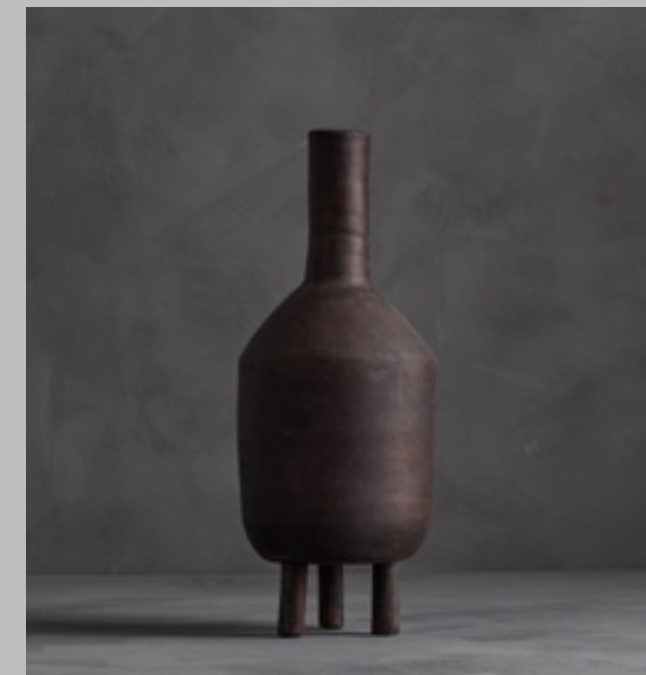

The Duck series is exuberant in its expression channeling the simplicity of nature with its rawness into a simple, yet interesting design object. The almost naive design gives the series a playful touch that goes well together with the matte and raw texture of the ceramic.

Duck is a series of two bowls, a tall and a wider vase made in ceramic and two trays made in concrete.