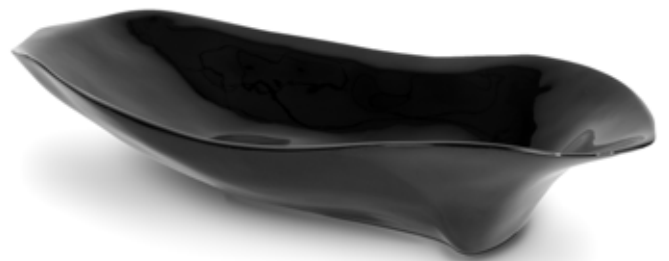

LAPIAZ freestanding

The Lapiaz vessel sink made of casted brass can be Gold, Nickel and Copper Plated or even lacquered in any color. This irregular shaped piece will add to your bathroom the modern look you are searching for. You are able to combine it with many colored bases and taps from any size or shape creating your own unique design.