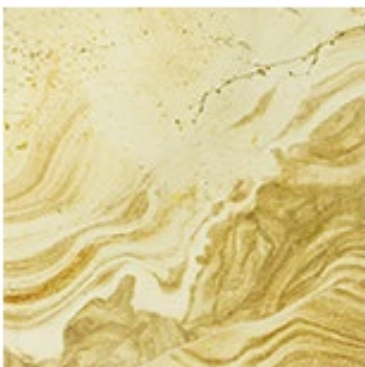

SMOKED HONEY surface

With its lighter tones, the Smoked Honey art panel will give a smooth yet elegant touch to any bathroom area.