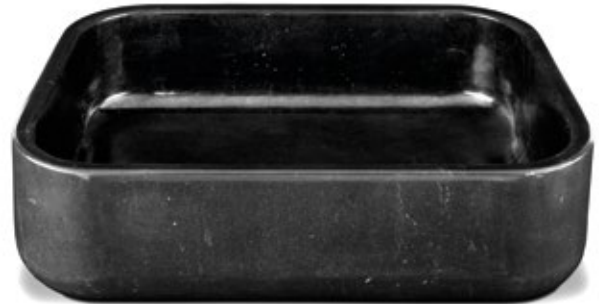

MAISON VALENTINA[®]
LUXURY BATHROOMS

The Sinks

KOI ROUND freestanding

The Koi Round vessel sink is available in Nero Marquina, Carrara and Estremoz marble. Its round shape makes it easy to match with any base or tap. Its versatility provides endless creations that will adorn any bathroom environment with a unique luxury touch. The majestic marbles are known for its durability and ease of cleaning.

SYMPHONY freestanding

The Symphony vessel sink is available in Nero Marquina, Carrara and Estremoz marble creating a genuine style and ensuring mystery and elegance in any luxury bathroom. This gear-wheel-shaped sink stands out for its mechanic look and contemporary design. Available in three different marbles you are able to take your creations to a completely new level combining it with endless colors.

LAPIAZ freestanding

The Lapiaz vessel sink made of casted brass can be Gold, Nickel and Copper Plated or even lacquered in any color. This irregular shaped piece will add to your bathroom the modern look you are searching for. You are able to combine it with many colored bases and taps from any size or shape creating your own unique design.

The Taps

VICTORIAN with hand shower

Victorian is a one of a kind tap with a hand shower included that stands for its classy look and ease of use. This floor tap is perfect for Free-Standing Tub's which are unconnected to walls and need space and a water supply that reaches it.