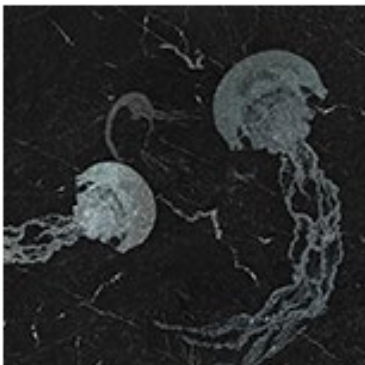

GROOVE wall mixer

Groove is a beautiful modern wall mixer tap. This piece stands out for its minimalistic look that bounds easily with any washbasin, freestanding or vessel sink. Its single handle allows shifting between water temperatures with precision assuring a fast response and ease of use.

VICTORIAN two wall mixer

The Victorian Two-Hole Mixer enhances any washbasin or freestanding classic look. If you are looking for a functional solution that stands out for its subtle yet beautiful look you will be pleased to choose Victorian. The several finishes you may choose from enable a customized look to your project.

The Surfaces

ABISM JELLYSIFH surface

The jellyfish's lines were integrated into this panel to provide a sensorial experience of freshness directly into a basic printing composition of black marble.

BLACK PARAMOUNT surface