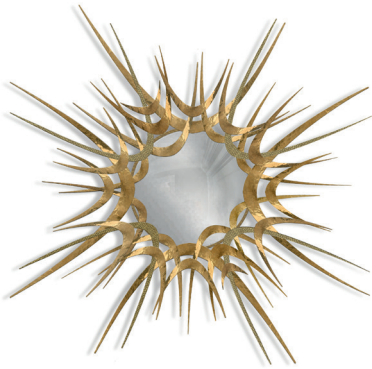

### *KOI Mirror*

The KOI Mirror shape resembles us a family crest where we can identify two carp scales. This format is inspired on a carp which is a major symbol in Japanese culture. The elegance of this mirror stands out with gold as its major color and adapts to any environment adding a luxury and contemporaneous.

## *Nature Mirrors*

### *KAIKU Mirror*

On HAIKU you will see reflected the best of you, as bamboo is considered in traditional Chinese culture to represent many qualities such as uprightness and tenacity. Although bamboo is not physically strong, it grows quickly in forests such as Haiku Forest of Maui, Hawaii, being an important source for food and building materials for many centuries. This copper ring of bamboo is the perfect complement to put above a washbasin and bring with it integrity, elegance and simplicity.

*Nature Mirrors*

*Guilt Mirror*

The Guilt Mirror is sculptured gold tones of hammered and textured metal with a hint of hard edge surround a perfectly cut convex mirror. Like the sun this unique piece is perfect to light every bathroom.