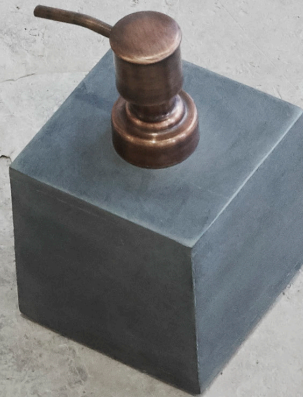

# creating the right atmosphere

---

Sphere Ceramics Series

Designed by Kristian Sofus Hansen & Tommy Hyldahl

Adding the Sphere Bell table and Sphere trays to the successful Sphere series has fulfilled the tribute to the archetypical 1950's ceramic shapes and forms.

# new kid on the block

---

Block Ceramics Series

Designed by IOI Copenhagen Design House

Adding to the popular Mango Block Vase, we are proud to present the Block Ceramic series, celebrating a unique and unusual shape, surface and outlook.

# don't drop the soap!

---

Bath Soapstone Series

Designed by IOI Copenhagen Design House

With its natural warmth and soft appearance the soapstone is an obvious fit for any surrounding. Combined with our simple design it becomes a useful object for the bathroom and absolutely amazing at carrying your soap.