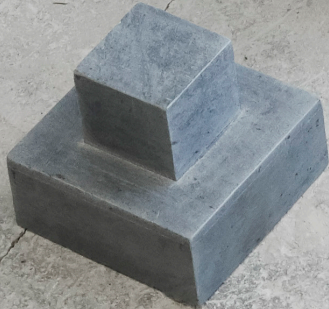

don't drop the soap!

Bath Soapstone Series

Designed by IOI Copenhagen Design House

With its natural warmth and soft appearance the soapstone is an obvious fit for any surrounding. Combined with our simple design it becomes a useful object for the bathroom and absolutely amazing at carrying your soap.