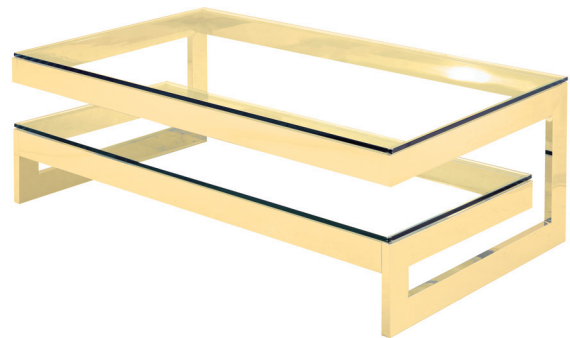

0318183

KURT

golden finish stainless steel & glass | acero inox acabado dorado & cristal
140 x 80 h.46.2 CM

956 PTS