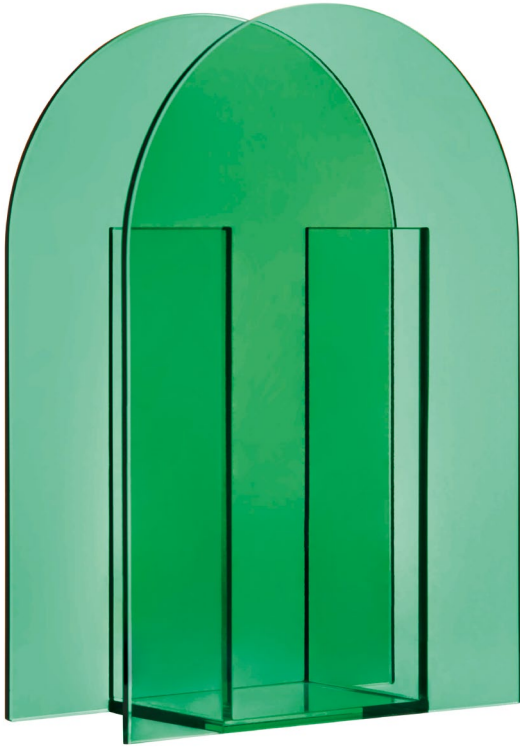

Table lamp dots black
30 cm dia – 4031-03

Ceramic photoframe
pink large 13 x 18 cm – 3521-04 / green small 10 x 15 cm – 3521-01 / pink small 10 x 15 cm – 3521-03

Tealight holder pearl
large 9 cm dia – 1307-41

Tealight holder pearl
small 7.5 cm dia – 1308-41

Vase holographic
24.5 x 11.5 cm dia – 3127-12

Tealight holder holographic
8 x 8 cm dia – 3127-11

Vase arch dark green
18 x 8 x 26 cm – 3520-03

Bamboo mirror weave
large 40 cm – 1582-05 large