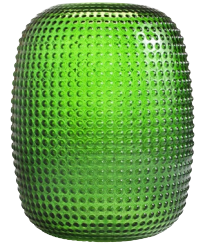

10 + 11

1. Cushion painted graphic 30 x 50 cm – 1554-10 **2. Vase circle** pink 17 x 8 x 17 cm – 3520-01 **3. Vase arch** green 13.5 x 8 x 20 cm – 3520-02 **4. Plant parloer ivy** 150 cm – 1059-05 **5. Plant monstera** 55 cm – 1059-02 **6. Plant stand assorted dark green** 70 x 24 cm dia – 2701-01 **7. Plant pothos** 60 cm – 1059-01 **8. Plant philodendron** 60 cm – 1059-03 **9. Plant stand** assorted light green 50 x 20 cm dia – 2701-01 **10. Bamboo mirror branch** small 27.5 cm dia – 1582-06 **11. Bamboo mirror branch** large 40 cm dia – 1582-07

Panther brass
30 x 20 cm – 3230-03

Vase dotted green
36.5 x 19.5 cm dia – 3228-01 large

Vase dotted green
26 x 20 cm dia – 3228-03 small

Bamboo mirror oval
50.5 cm – 1582-02

Bamboo mirror irregular
47 cm – 1582-03