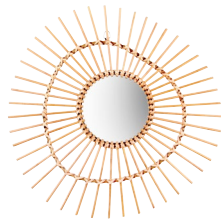

Panther brass
30 x 20 cm – 3230-03

Vase dotted green
36.5 x 19.5 cm dia – 3228-01 large

Vase dotted green
26 x 20 cm dia – 3228-03 small

Bamboo mirror oval
50.5 cm – 1582-02

Bamboo mirror irregular
47 cm – 1582-03