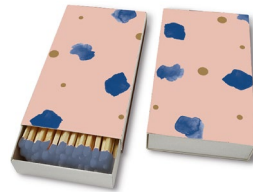

Matches memphis
11 x 6.5 cm – 1348-01