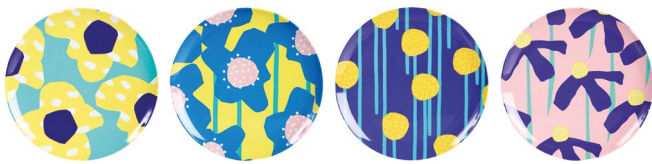

Bamboo plates flower assorted
23 cm dia – 5049-00