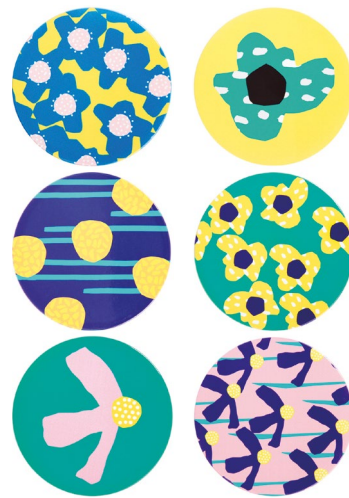

Anouk fishplate green, yellow
31 x 11 cm – 2796-08

Anouk fishplate yellow
26 cm dia – 2802-05

Anouk fishplate green
26 cm dia – 2802-04

Anouk fishplate yellow
small 16.5 x 9 cm – 2796-03

Anouk fishplate green
31 x 10.5 cm – 2796-06

Anouk fishplate blue green
31 x 11 cm – 2796-07

Flower
power

1

2

1

2

3

3

4

4

1. Glasses flower set of 4 14 x 7 cm dia – 335-01 **2. Tea towel flower** green set of 2 50 x 70 cm – 6040-01 **3. Ceramic coasters flower** set of 6 10 cm dia – 1557-01 **4. Riffle glasses green** set of 4 10 x 7.5 cm dia - 337-01