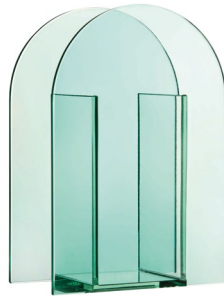

Vase arch green
13.5 x 8 x 20 cm – 3520-02