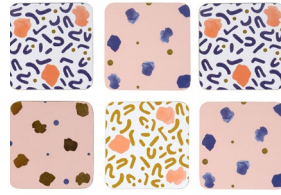

Wonderball palm tree
8 x 8.5 cm – 1031-37

Pineapple hook brass
12 x 5 cm – 3231-04

Cactus hook brass
5 x 14.5 cm – 3231-14

Velvet case dark green
small 22 x 10 cm – 2544-02

Velvet case blue
small 22 x 10 cm – 2544-03

Embroidered vegetable brooches assorted
4 cm – 5556-01

Velvet case green
small 22 x 10 cm – 2544-01

Wonderball palm tree
8 x 8.5 cm – 1031-36

Wonderball dinosaur
8 x 8.5 cm – 1031-35

Memphis cork coasters
10.5 x 10.5 cm – 1556-08

&klevering notes
15 x 21 cm – 3500-01

Porcelain 2 tone holder pink blue assorted
5.5 x 7 cm dia – 1325-00

Matches memphis
11 x 6.5 cm – 1348-01

Matches whoops
11 x 6.5 cm – 1348-02

Coinbank toucan yellow
33 cm – 1688-16