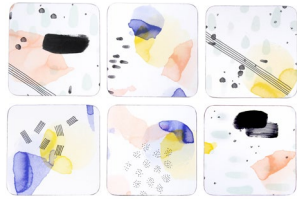

Watercolour cork coasters
10.5 x 10.5 cm – 1556-10