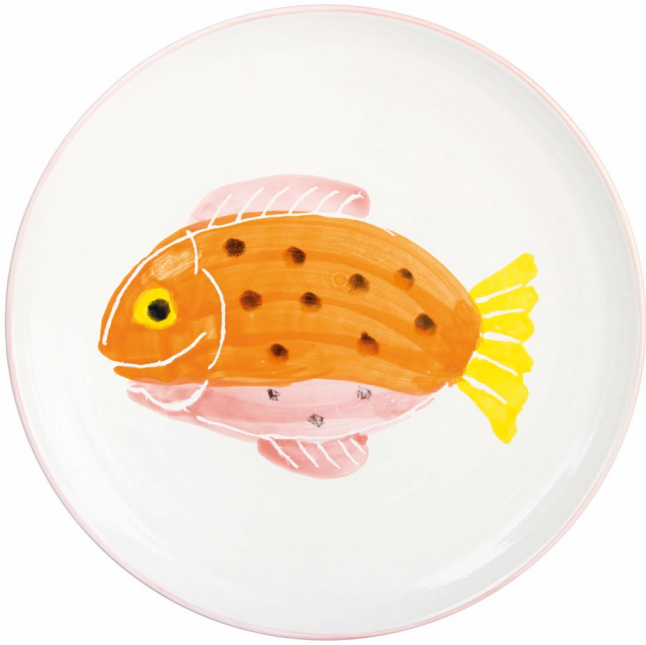

Riffle jug green
23 x 9.5 cm dia – 337-02

Bottle stopper brass
cactus 6 cm – 3231-10 / palm tree 7 cm – 3231-11 /
watermelon 5.5 cm – 3231-12 / banana 4 cm – 3231-13

Riffle glasses green set of 4
10 x 7.5 cm dia – 337-01

Rattan coasters set of 4
10 cm dia – 1558-01

Waterglass gold set of 4
8.5 x 7 cm dia – 325-02

Cactus salt & pepper
8 x 7.5 x 3 cm dia – 1320-04

Anouk fishplate pink
26 cm dia – 2802-02

Anouk fishplate lobster red
26 cm dia – 2802-01

Anouk fishplate blue
26 cm dia – 2802-03

Anouk fishplate red
medium 21 x 15.5 cm – 2796-02

Anouk fishplate red
small 15 x 8 cm – 2796-04

Lobster napkin red
16.5 x 16.5 cm – 1358-13

Lobster salt & pepper
6 x 3.5 x 9 cm – 1799-06

Anouk fishplate lobster
31 x 12.5 cm – 2796-01

Anouk fishplate blue
medium 30 x 7.5 cm – 2796-05

Mini plates brush set of 2
blue 8.5 cm dia – 2746-01

Mugs brush blue set of 2
7.5 x 8 cm dia – 2745-01

Plates brush blue set of 4
large 21 cm dia – 2747-02