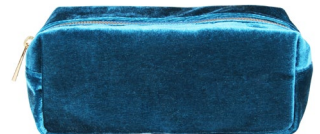

Wonderball palm tree
8 x 8.5 cm – 1031-37

Pineapple hook brass
12 x 5 cm – 3231-04

Cactus hook brass
5 x 14.5 cm – 3231-14

Velvet case dark green
small 22 x 10 cm – 2544-02

Velvet case blue
small 22 x 10 cm – 2544-03