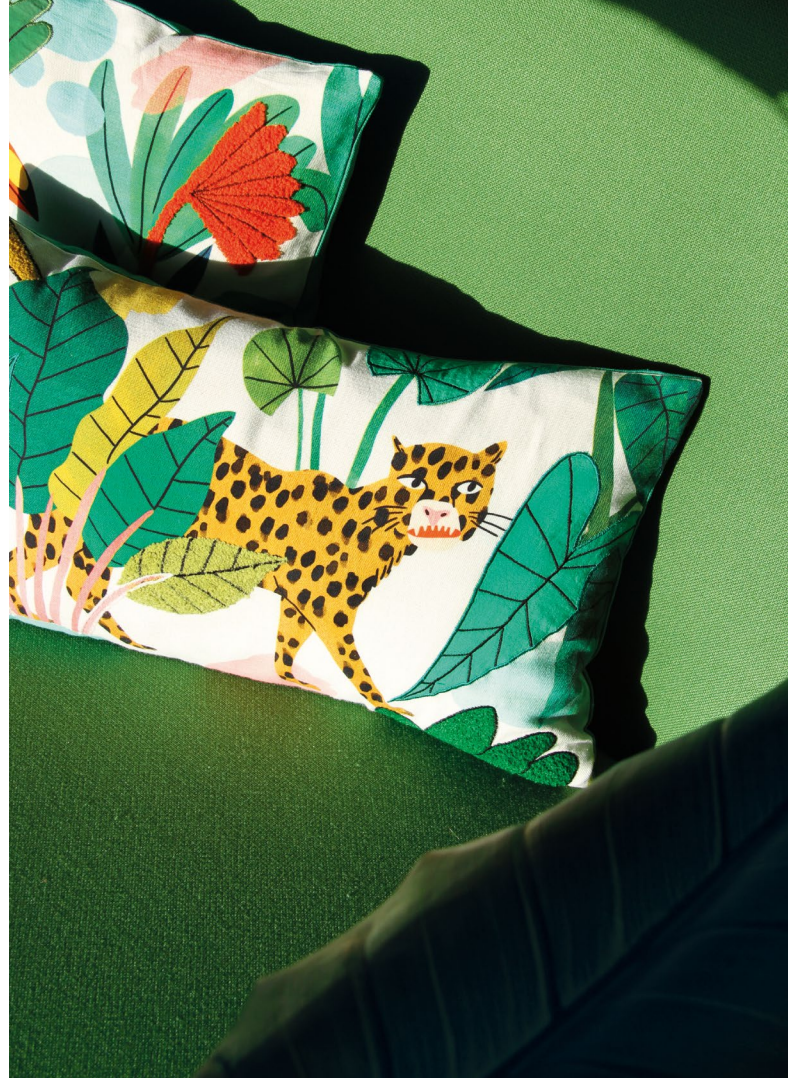

Purse bodil sloth large
26.5 x 21 cm – 1553-04

Purse bodil leopard large
26.5 x 21 cm – 1553-02

Leopard candle holder
10.5 x 18 cm – 1893-05 assorted

Cushion bodil
50 x 30 cm – 1554-08

Candle monstera 6 pack
3.5 cm – 1073-02