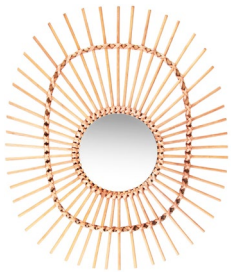

10 + 11

1. Cushion painted graphic 30 x 50 cm – 1554-10 **2. Vase circle** pink 17 x 8 x 17 cm – 3520-01 **3. Vase arch** green 13.5 x 8 x 20 cm – 3520-02 **4. Plant parloer ivy** 150 cm – 1059-05 **5. Plant monstera** 55 cm – 1059-02 **6. Plant stand assorted dark green** 70 x 24 cm dia – 2701-01 **7. Plant pothos** 60 cm – 1059-01 **8. Plant philodendron** 60 cm – 1059-03 **9. Plant stand** assorted light green 50 x 20 cm dia – 2701-01 **10. Bamboo mirror branch** small 27.5 cm dia – 1582-06 **11. Bamboo mirror branch** large 40 cm dia – 1582-07

Panther brass
30 x 20 cm – 3230-03

Vase dotted green
36.5 x 19.5 cm dia – 3228-01 large

Vase dotted green
26 x 20 cm dia – 3228-03 small

Bamboo mirror oval
50.5 cm – 1582-02

Bamboo mirror irregular
47 cm – 1582-03