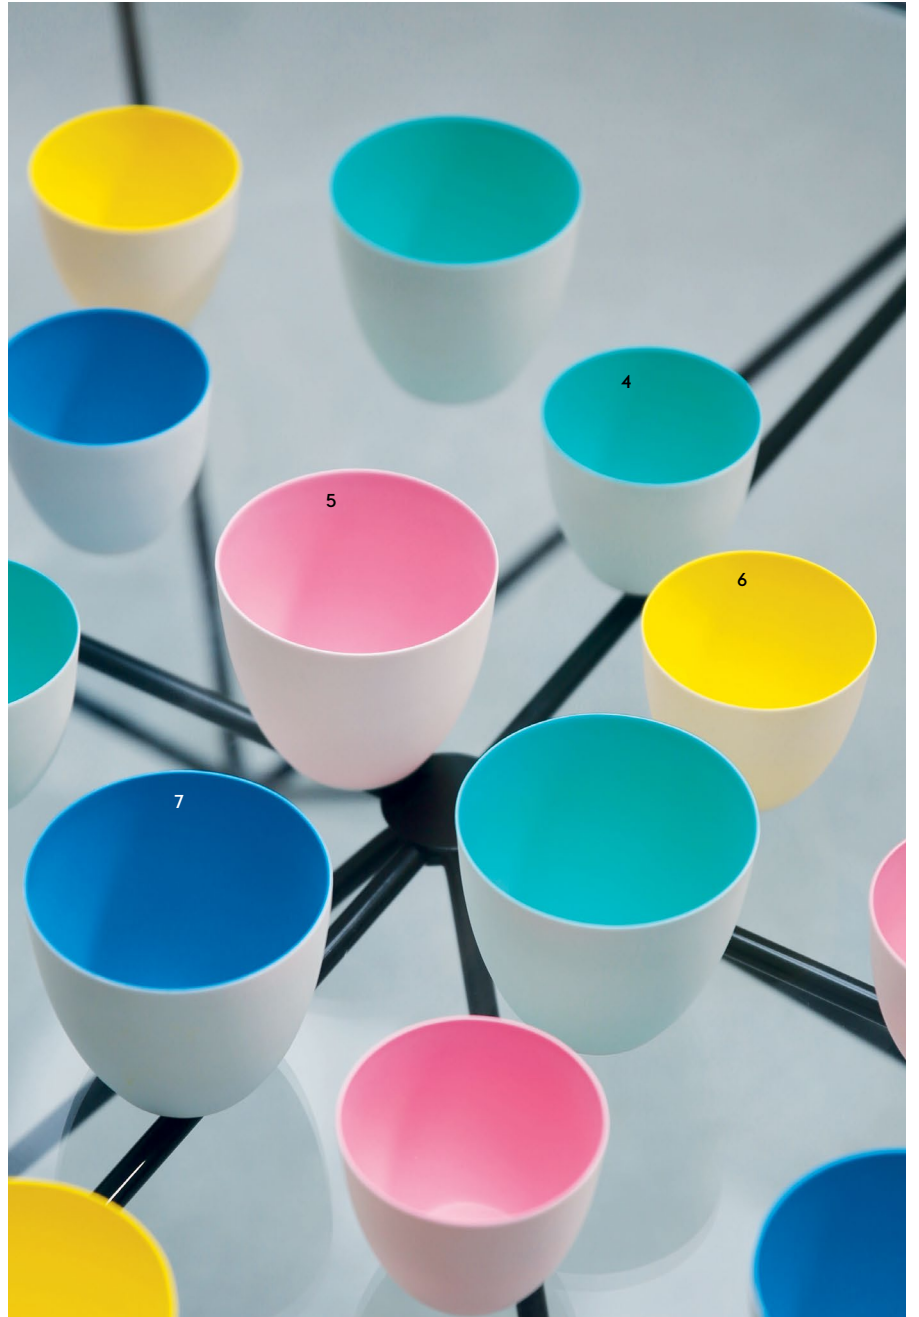

bodiljane.com

table

ware

1. Glasses flower set of 4 14 x 7 cm dia – 335-01 **2. Ceramic coasters flower** set of 6 10 cm dia – 1557-01 **3. Bamboo plates flower** 24pcs assorted 23 cm dia – 5049-00 **4. Tealigholder summer** green small 6.5 cm dia – 1307-44 **5. Tealigholder summer** pink large 8 cm dia – 1307-45 **6. Tealigholder summer** yellow small 6.5 cm dia – 1307-46 **7. Tealigholder summer** blue large 8 cm dia – 1307-47