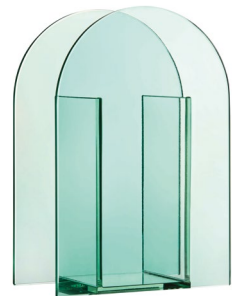

Round, round and round we go

1

2

3

2

3